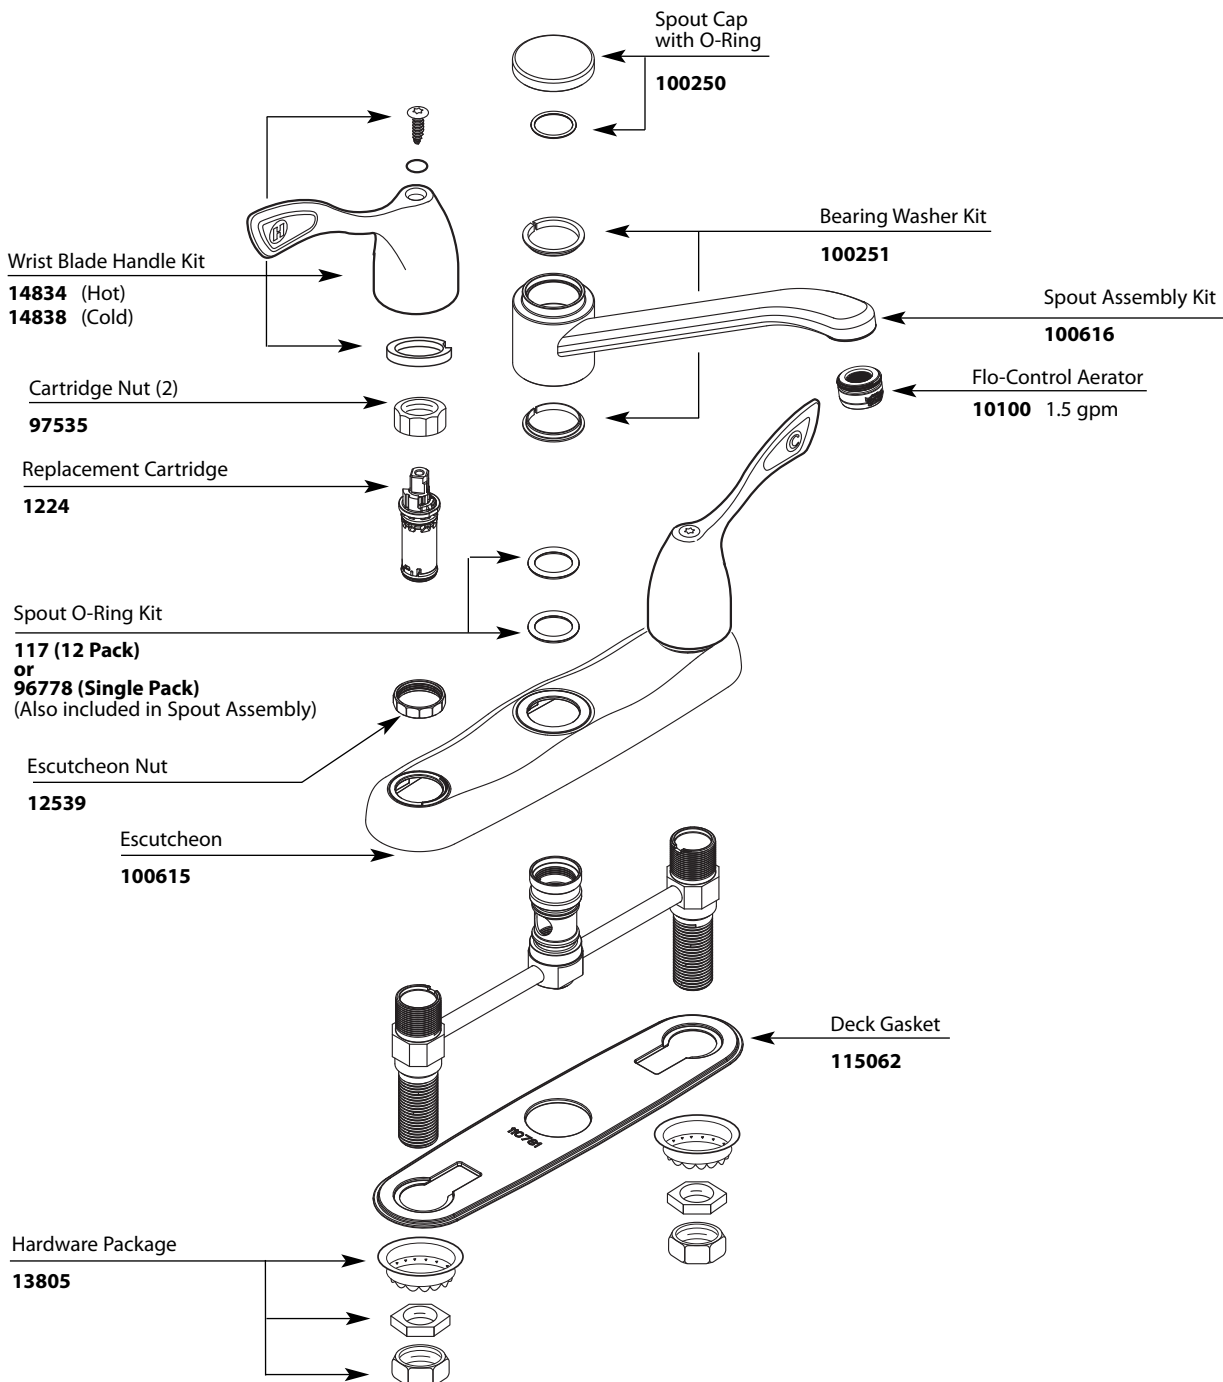

■ Order by Part Number

There is more than 1 version of this model.
Page down to identify the version you have.

Single-Handle Lever Style Kitchen Faucet		
MODEL	TYPE	FINISH
8798	Kitchen w/o spray	Chrome
DISCONTINUED SKUS		
8797	Kitchen w/spray	Chrome

■ Order by Part Number

Single-Handle Lever Style Kitchen Faucet		
MODEL	TYPE	FINISH
8798	Kitchen w/o spray	Chrome
DISCONTINUED SKUS		
8797	Kitchen w/spray	Chrome