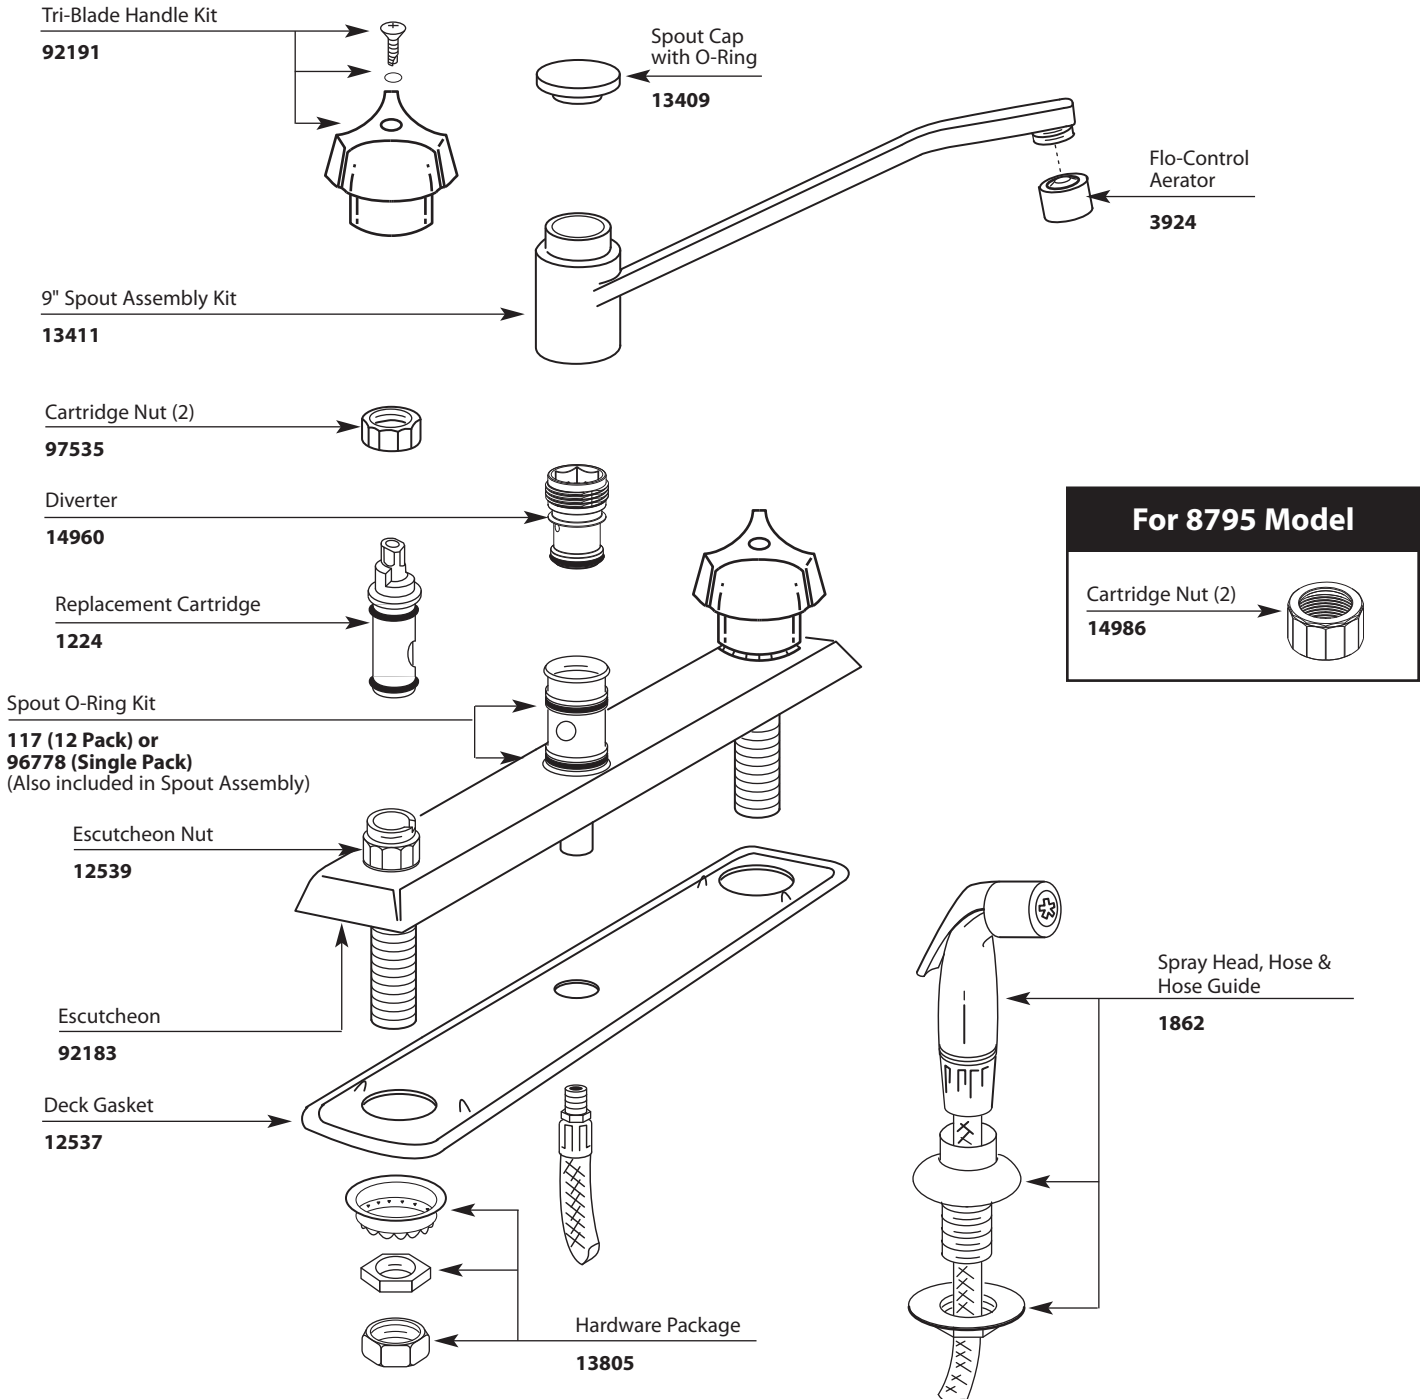

■ Order by Part Number

*There is more than 1 version of this model.
Page down to identify the version you have.*

Two-Handle Kitchen Faucet		
MODEL	TYPE	FINISH
8793	Kitchen w/o spray	Chrome
DISCONTINUED SKUS		
8795	Kitchen w/spray	Chrome

For 8795 Model

Cartridge Nut (2)
14986

■ Order by Part Number

Two-Handle Kitchen Faucet		
MODEL	TYPE	FINISH
8793	Kitchen w/o spray	Chrome
DISCONTINUED SKUS		
8795	Kitchen w/spray	Chrome

TO ORDER PARTS CALL: 1-800-BUY-MOEN
www.moen.com