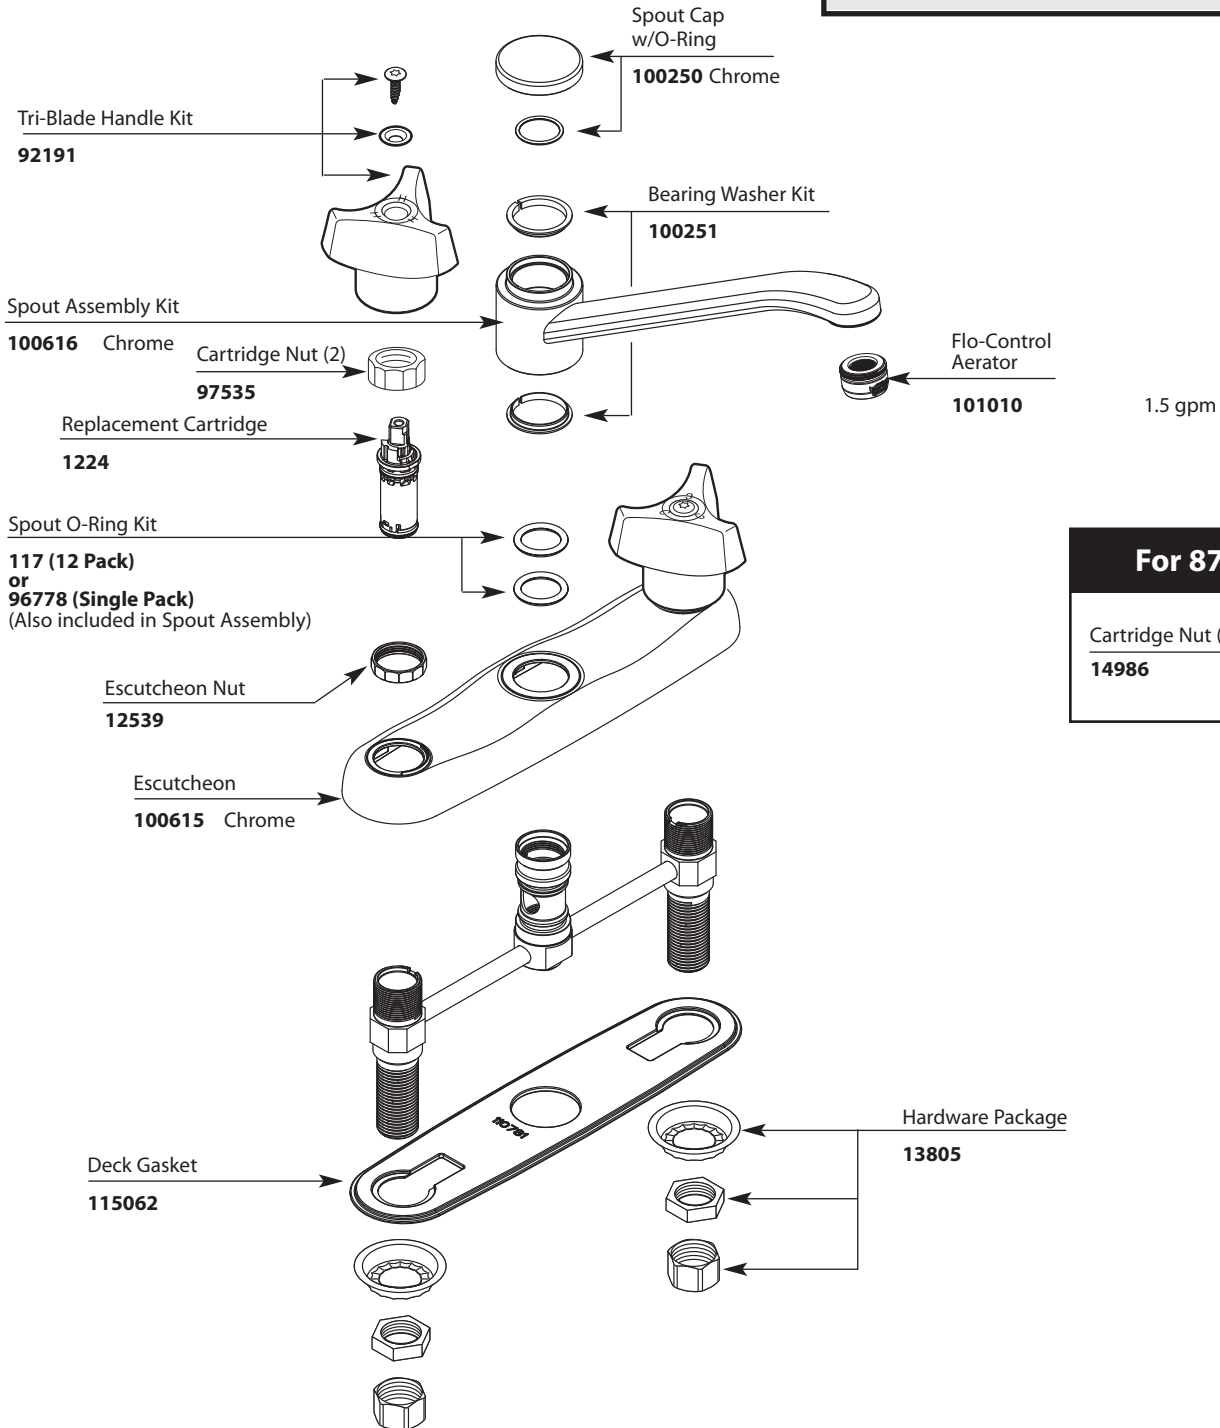

■ Order by Part Number

*There is more than 1 version of this model.
Page down to identify the version you have.*

Two-Handle Kitchen Faucet		
MODEL	TYPE	FINISH
8793	Kitchen w/o spray	Chrome
DISCONTINUED SKUS		
8795	Kitchen w/spray	Chrome

For 8795 Model

Cartridge Nut (2)
14986

■ Order by Part Number

Two-Handle Kitchen Faucet		
MODEL	TYPE	FINISH
8793	Kitchen w/o spray	Chrome
DISCONTINUED SKUS		
8795	Kitchen w/spray	Chrome

TO ORDER PARTS CALL: 1-800-BUY-MOEN
www.moen.com