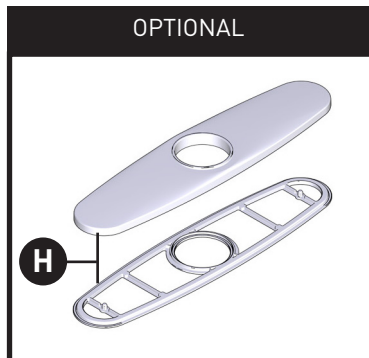

EDWYN™

Single-Handle Magnetix Pulldown Kitchen Faucet

87924 Series

ORDER BY PART NUMBER

ID	Kit Number	Finish
A*	220984	See Below
B	125989	N/A
C	158550 (1.5gpm)	N/A
D*	220985	See Below
E*	220986	See Below
F*	201724	See Below
G	416263	N/A
H*	141002	See Below
I	220983	Used for Chrome Used for Spot Resist Stainless
	220983BL	Used for Matte Black and Bronzed Gold
J	218052	N/A
K	228305	N/A
L	221199	N/A