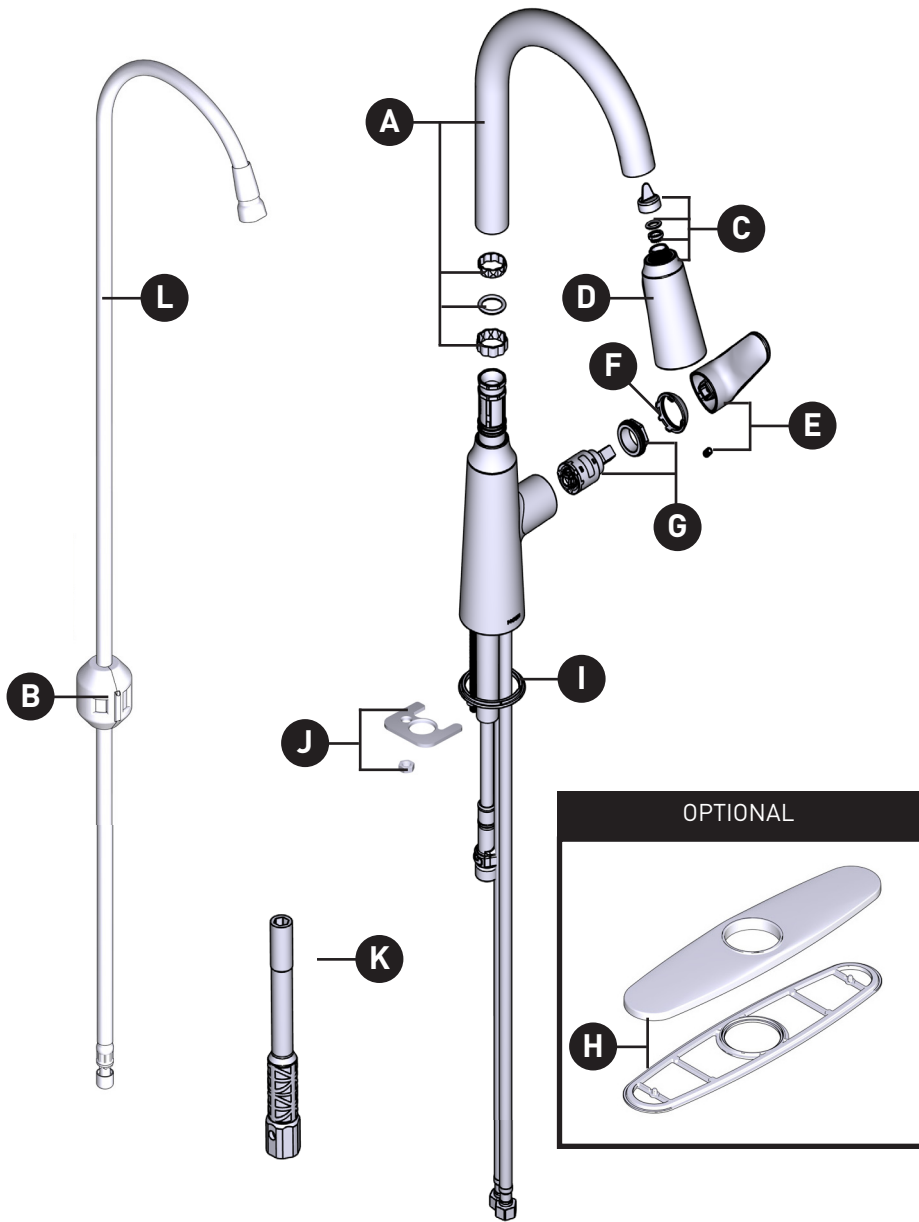

EDWYN™

Single-Handle Magnetix Pulldown Kitchen Faucet

87924 Series

ORDER BY PART NUMBER

ID	Kit Number	Finish
A*	220984	See Below
B	125989	N/A
C	158550 (1.5gpm)	N/A
D*	220985	See Below
E*	220986	See Below
F*	201724	See Below
G	416263	N/A
H*	141002	See Below
I	220983	Used for Chrome Used for Spot Resist Stainless
	220983BL	Used for Matte Black and Bronzed Gold
J	218052	N/A
K	228305	N/A
L	221199	N/A

*Finish Determined by Suffix	
<u>Finish</u>	<u>Description</u>
C	Chrome
BL	Matte Black
SRS	Spot Resist Stainless
BZG	Bronzed Gold