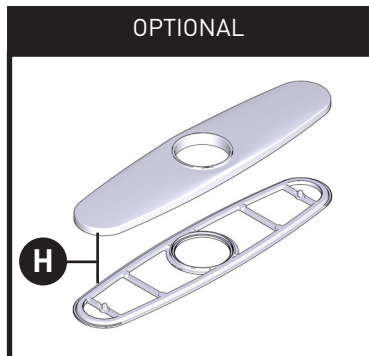

Georgene™

Single-Handle Magnetix Pulldown Kitchen Faucet

87923 Series

ORDER BY PART NUMBER

ID	Kit Number	Finish
A*	220980	See Below
B	125989	N/A
C	158550 (1.5gpm)	N/A
D*	220981	See Below
E*	220982	See Below
F*	201724	See Below
G	416263	N/A
H*	141002	See Below
I	220983	Used for Chrome Used for Spot Resist Stainless
	220983BL	Used for Matte Black
J	218052	N/A
K	228305	N/A
L	221199	N/A

*Finish Determined by Suffix	
<u>Finish</u>	<u>Description</u>
C	Chrome
BL	Matte Black
SRS	Spot Resist Stainless