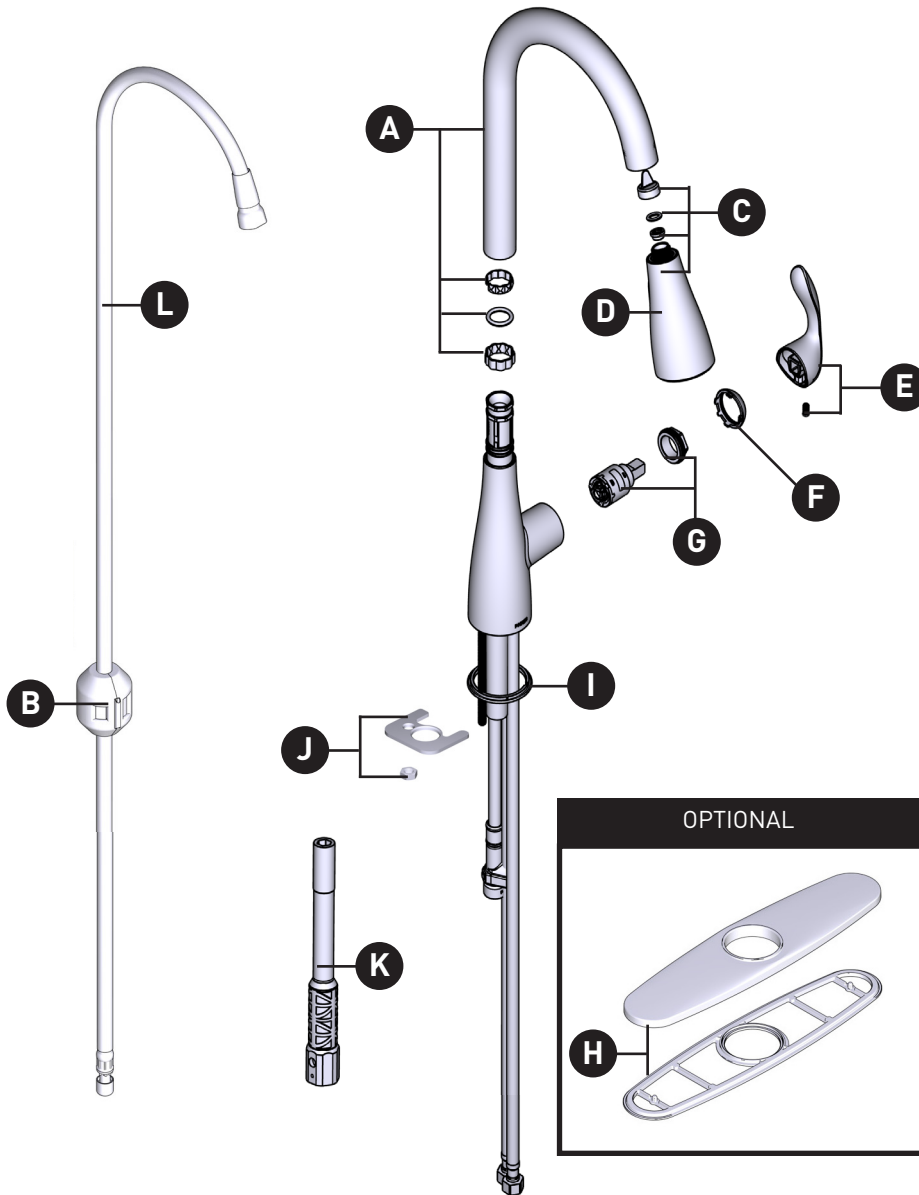

Georgene™

Single-Handle Magnetix Pulldown Kitchen Faucet

87923 Series

ORDER BY PART NUMBER

ID	Kit Number	Finish
A*	220980	See Below
B	125989	N/A
C	158550 (1.5gpm)	N/A
D*	220981	See Below
E*	220982	See Below
F*	201724	See Below
G	416263	N/A
H*	141002	See Below
I	220983	Used for Chrome Used for Spot Resist Stainless
	220983BL	Used for Matte Black
J	218052	N/A
K	228305	N/A
L	221199	N/A

*Finish Determined by Suffix	
<u>Finish</u>	<u>Description</u>
C	Chrome
BL	Matte Black
SRS	Spot Resist Stainless