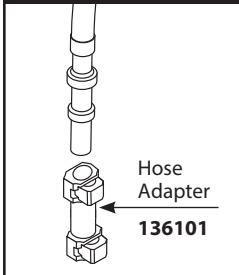

■ Order by Part Number

There is more than 1 version of this model.
Page down to identify the version you have.

Kipton™ Single-Handle High Arc Pulldown Kitchen Faucet		
<u>MODEL</u>	<u>TYPE</u>	<u>FINISH</u>
87910	Lever	Chrome

MOEN, KIPTON, 87910, 30001456, 141002

■ Order by Part Number

Kipton™		
Single-Handle High Arc Pulldown Kitchen Faucet		
MODEL	TYPE	FINISH
87910	Lever	Chrome

**QUICK CONNECTION
PRIOR TO 12/2009**

HOSE ADAPTER CLIP