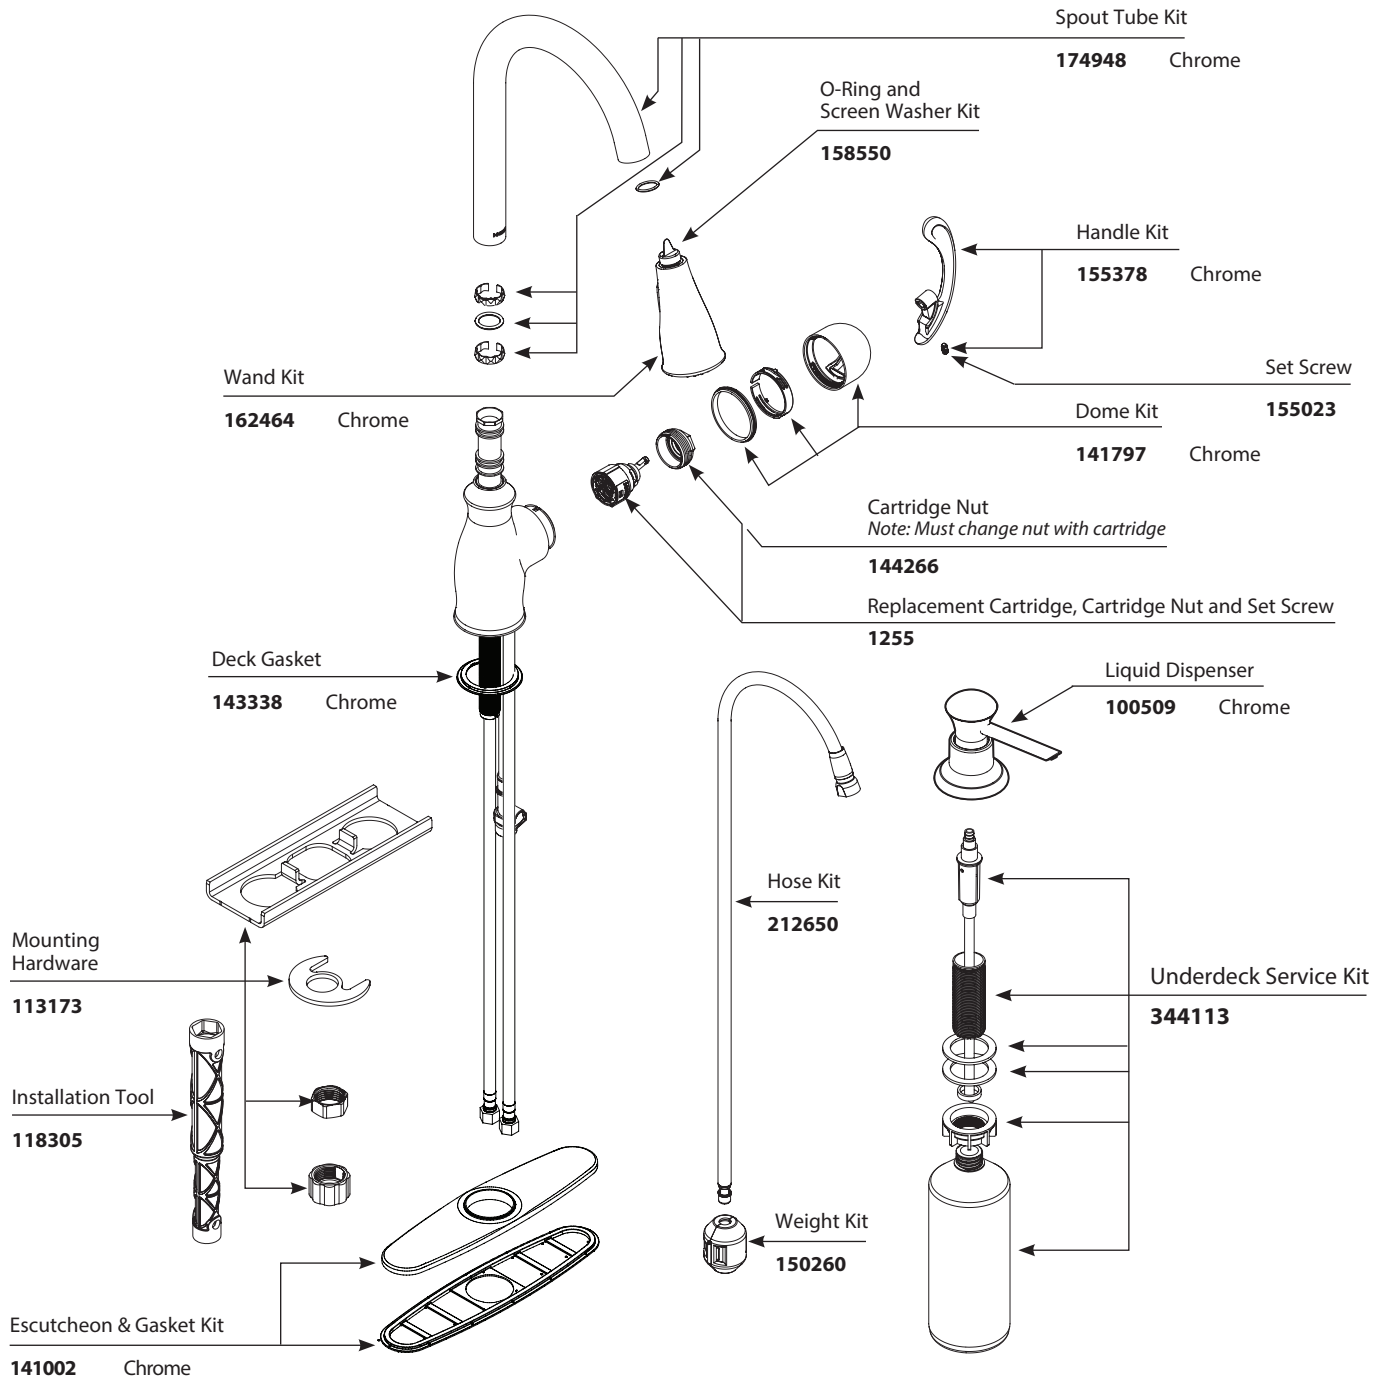

■ Order by Part Number

There is more than 1 version of this model.
Page down to identify the version you have.

Kipton™ Single-Handle High Arc Pulldown Kitchen Faucet		
<u>MODEL</u>	<u>TYPE</u>	<u>FINISH</u>
87910	Lever	Chrome

MOEN, KIPTON, 87910, 30001456, 141002

■ Order by Part Number

Kipton™		
Single-Handle High Arc Pulldown Kitchen Faucet		
MODEL	TYPE	FINISH
87910	Lever	Chrome

**QUICK CONNECTION
PRIOR TO 12/2009**

HOSE ADAPTER CLIP