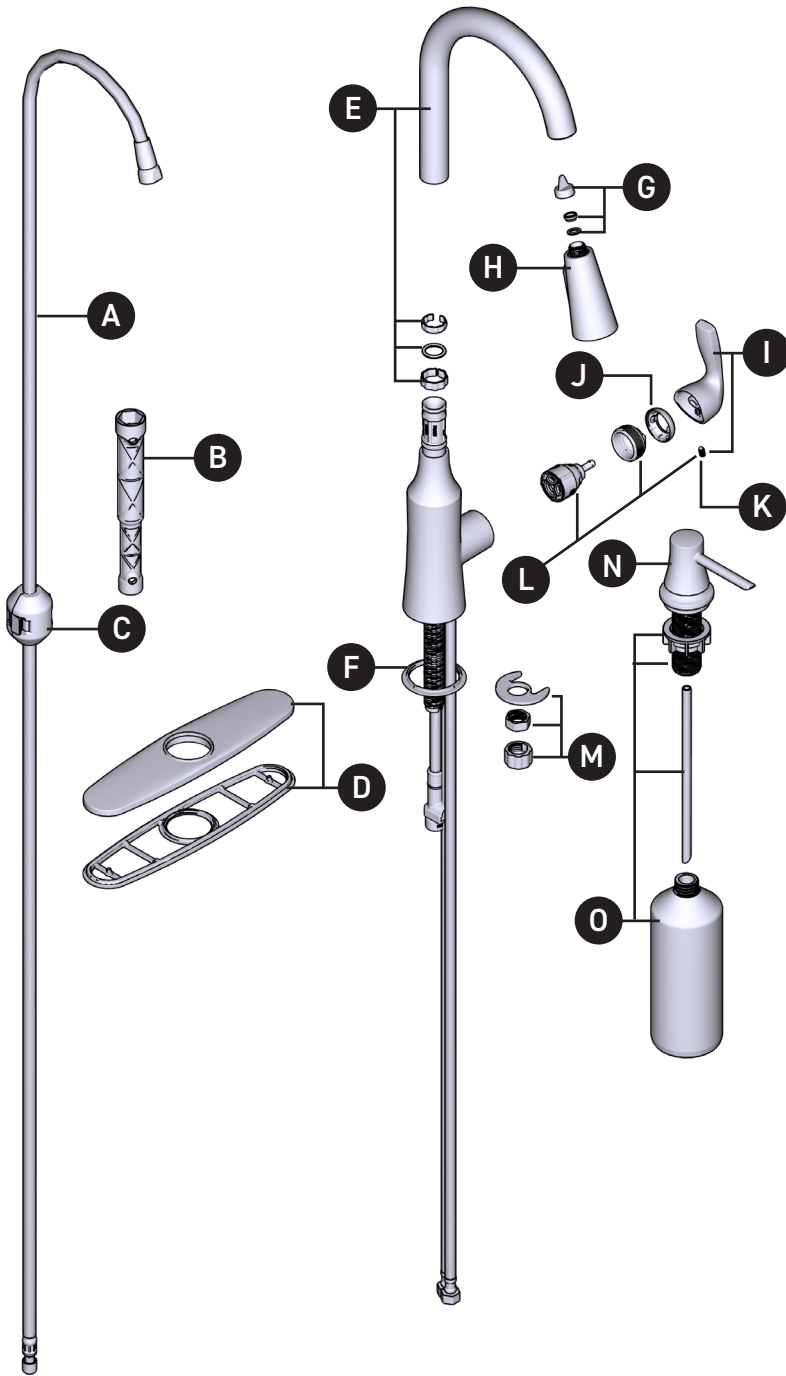

**MODEL**  
87869SRS

**HANDLE**  
Lever

**FINISH**  
Spot Resist Stainless

ID	Kit Description	Kit Number	Finish
A	Hose Kit	150259	N/A
B	Installation Tool	118305	N/A
C	Hose Weight	125989	N/A
D	Escutcheon Kit	141002SRS	Spot Resist Stainless
E	Spout Tube Kit	176078SRS	Spot Resist Stainless
F	Deck Gasket	143338	N/A
G	O-Ring & Screen Washer Kit	141025	N/A
H	Wand Kit	198279SRS	Spot Resist Stainless
I	Handle Kit	206875SRS	Spot Resist Stainless
J	Dome Kit	160660SRS	Spot Resist Stainless
K	Set Screw (Requires 3/32" hex key)	155023	N/A
L	Replacement Cartridge, Cart.Nut & Set Screw	160657	N/A
M	Mounting Hardware	192155	N/A
N	Soap Dispenser	196229SRS	Spot Resist Stainless
O	Underdeck Kit	344113	N/A