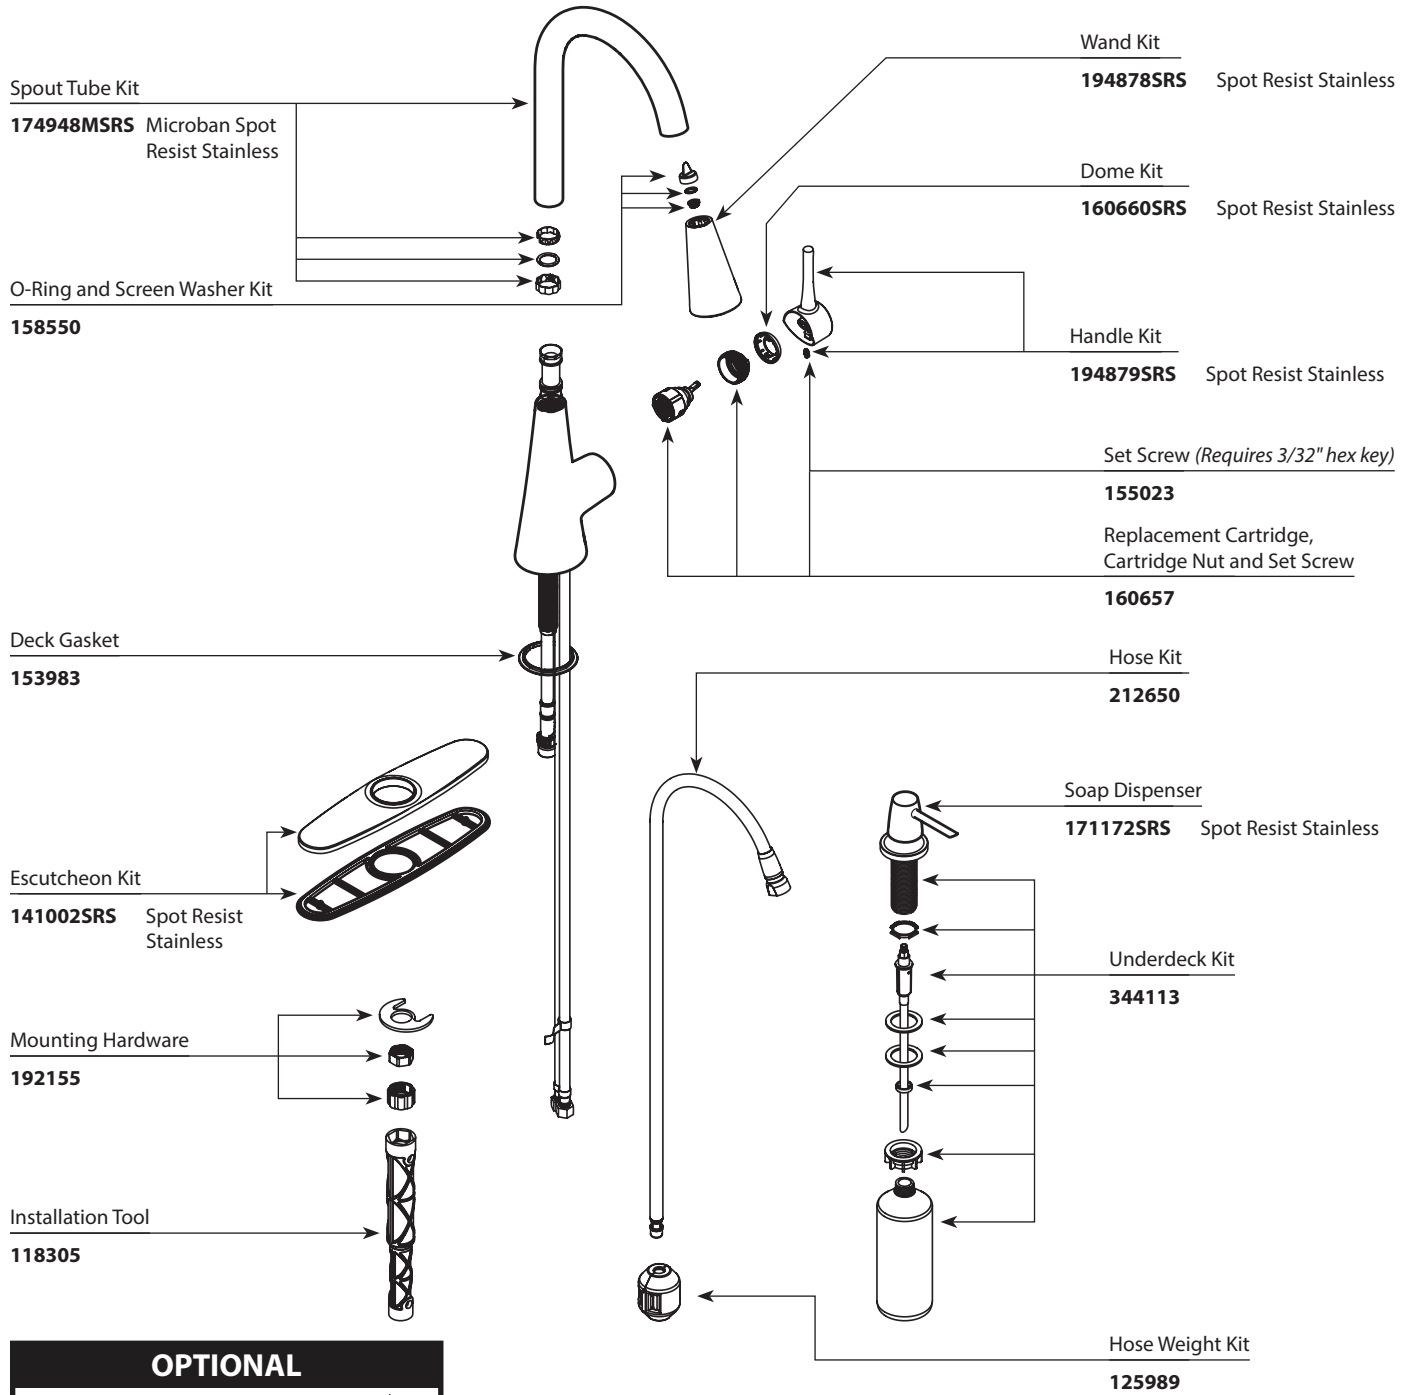

■ Order by Part Number

SARAI™		
Single-Handle High Arc Pulldown Kitchen Faucet		
<b>MODEL</b>	<b>HANDLE</b>	<b>FINISH</b>
87836SRS	Lever	Spot Resist Stainless

**OPTIONAL**

Mounting Bracket  
176787