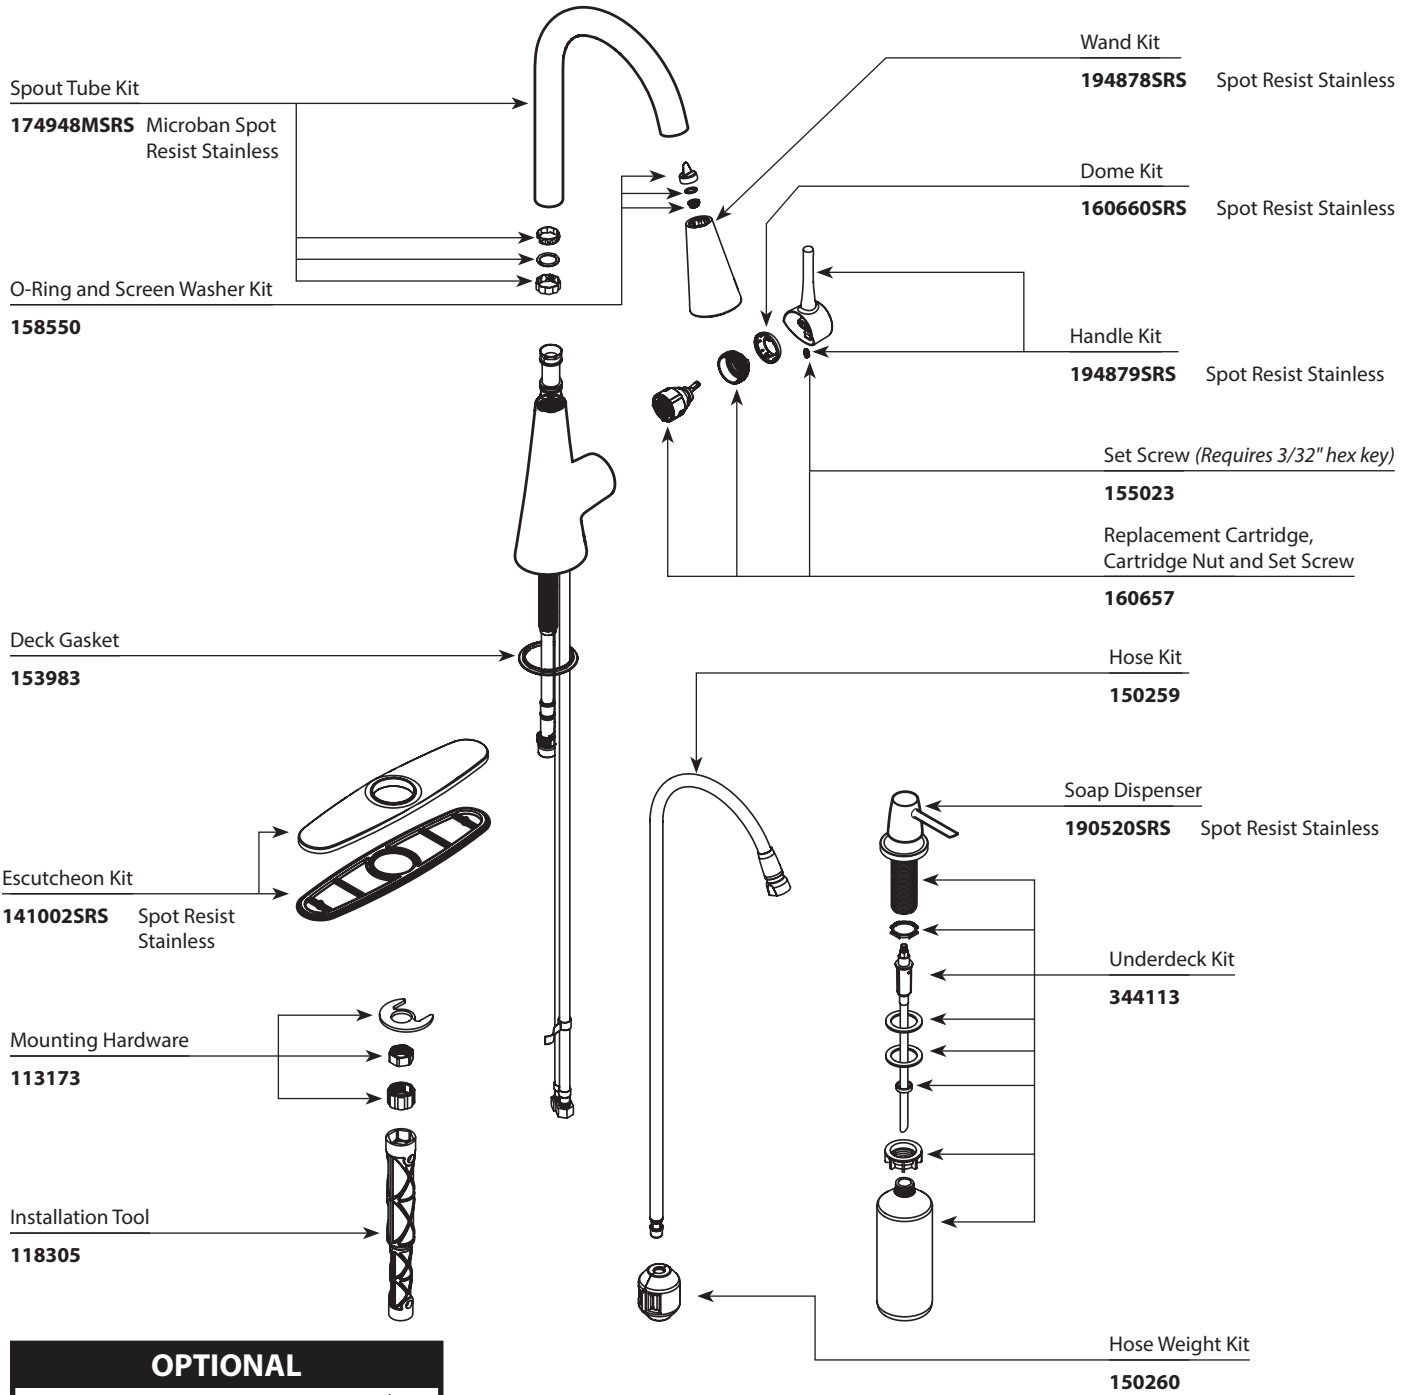

■ Order by Part Number

SARAI™		
Single-Handle High Arc Pulldown Kitchen Faucet		
MODEL	HANDLE	FINISH
87836SRS	Lever	Spot Resist Stainless

OPTIONAL

Mounting Bracket
176787