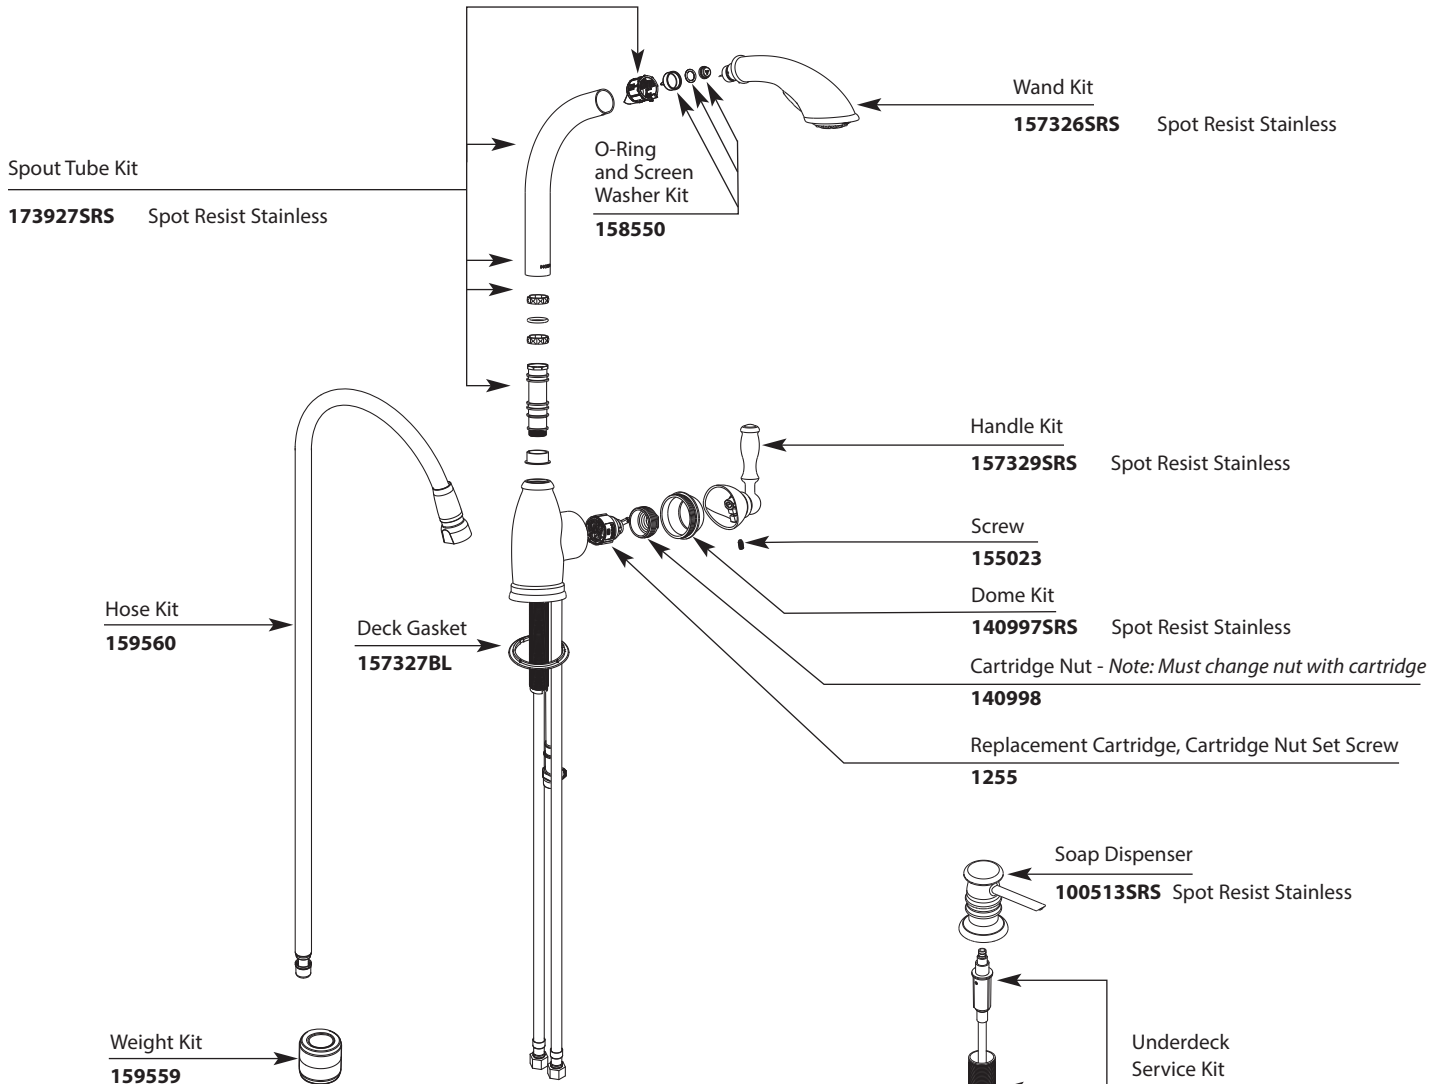

Buy it for looks. Buy it for life.®

■ **Order by Part Number**  
**For full product order 169556SRS**

*There is more than 1 version of this model.  
 Page down to identify the version you have.*

# Illustrated Parts

EMI™		
One-Handle Kitchen Faucet		
MODEL	HANDLE	FINISH
87799SRS	Lever	Spot Resist Stainless

**Not included in 169556SRS**

Escutcheon & Gasket Kit  
**157328SRS** Spot Resist Stainless