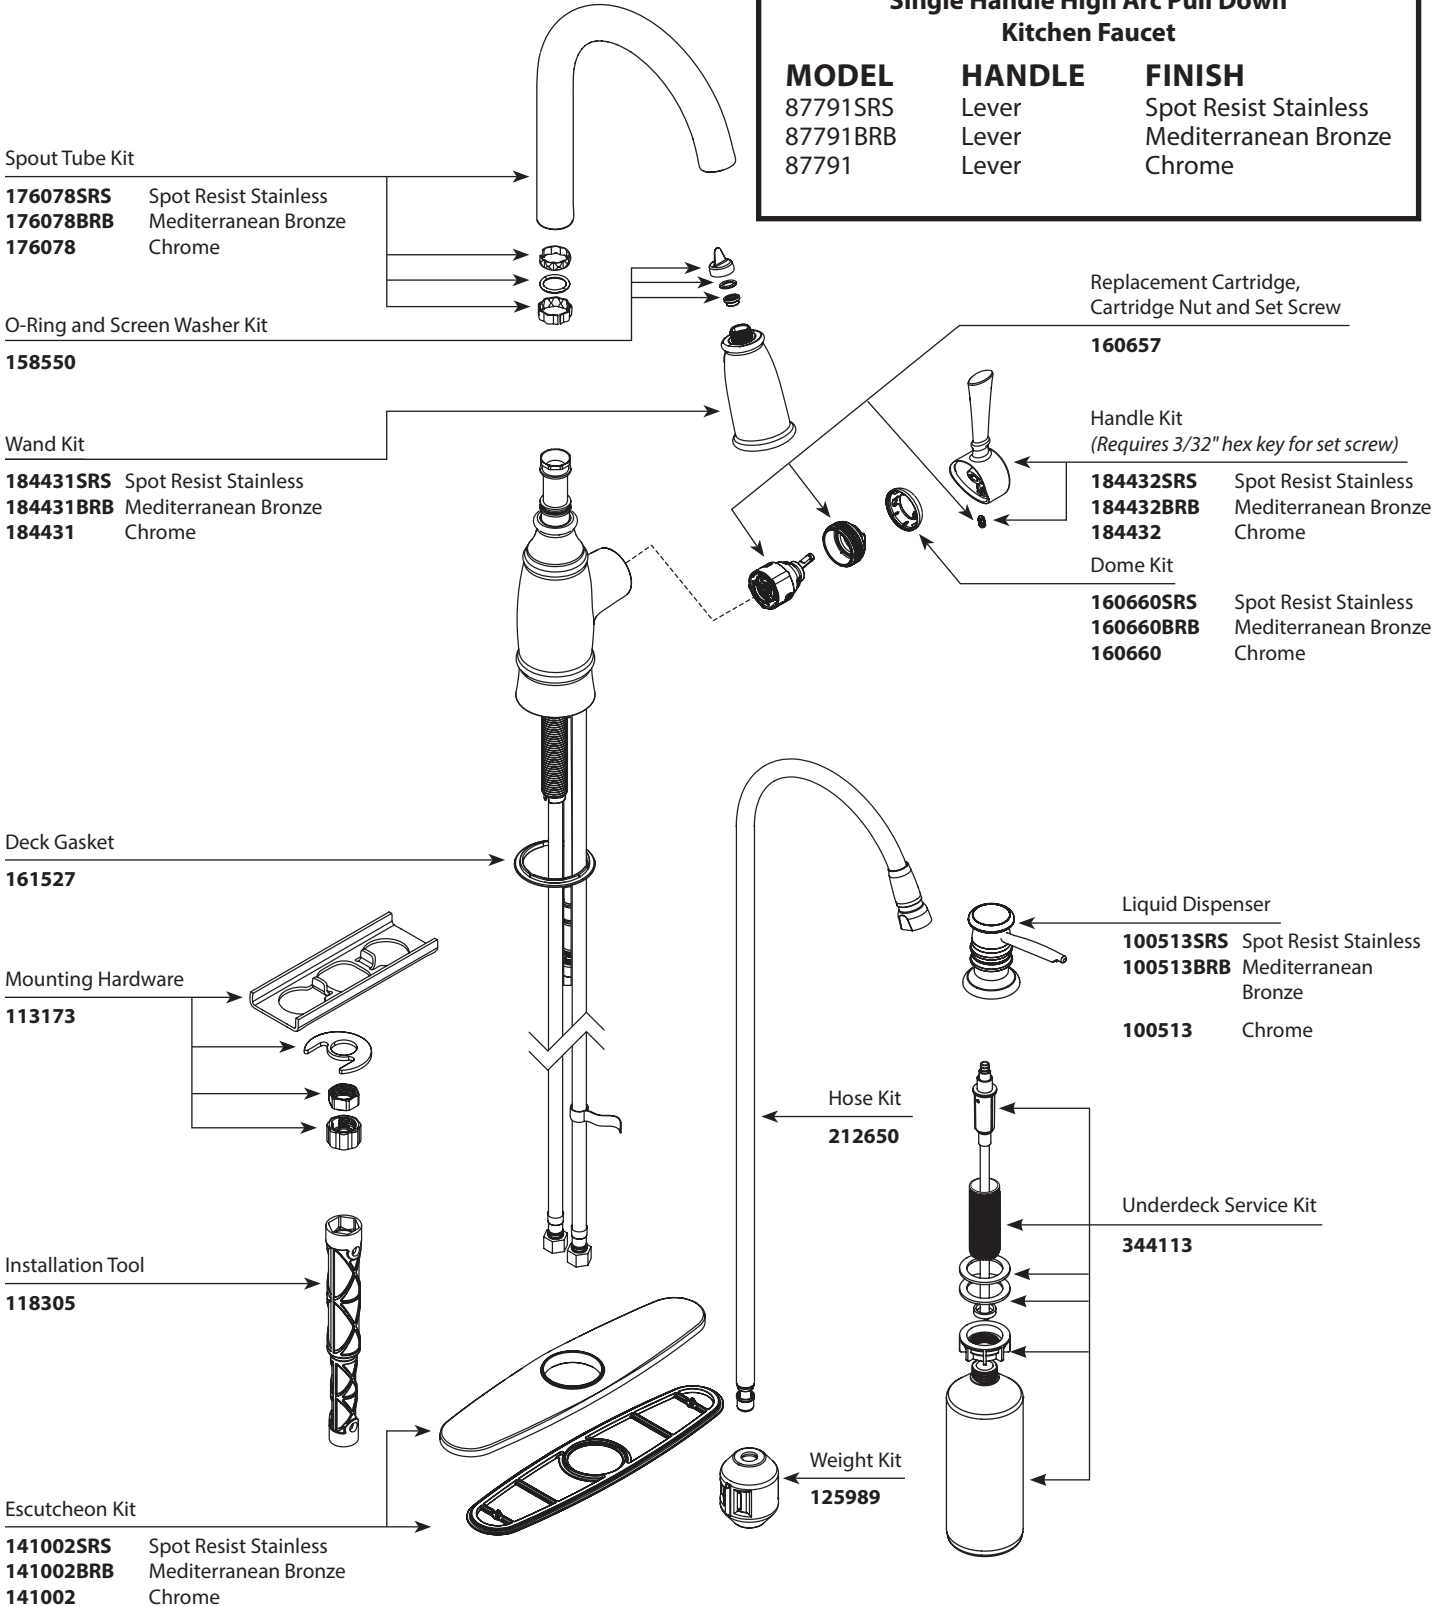

■ Order by Part Number

NOELL™
Single Handle High Arc Pull Down
Kitchen Faucet

MODEL	HANDLE	FINISH
87791SRS	Lever	Spot Resist Stainless
87791BRB	Lever	Mediterranean Bronze
87791	Lever	Chrome