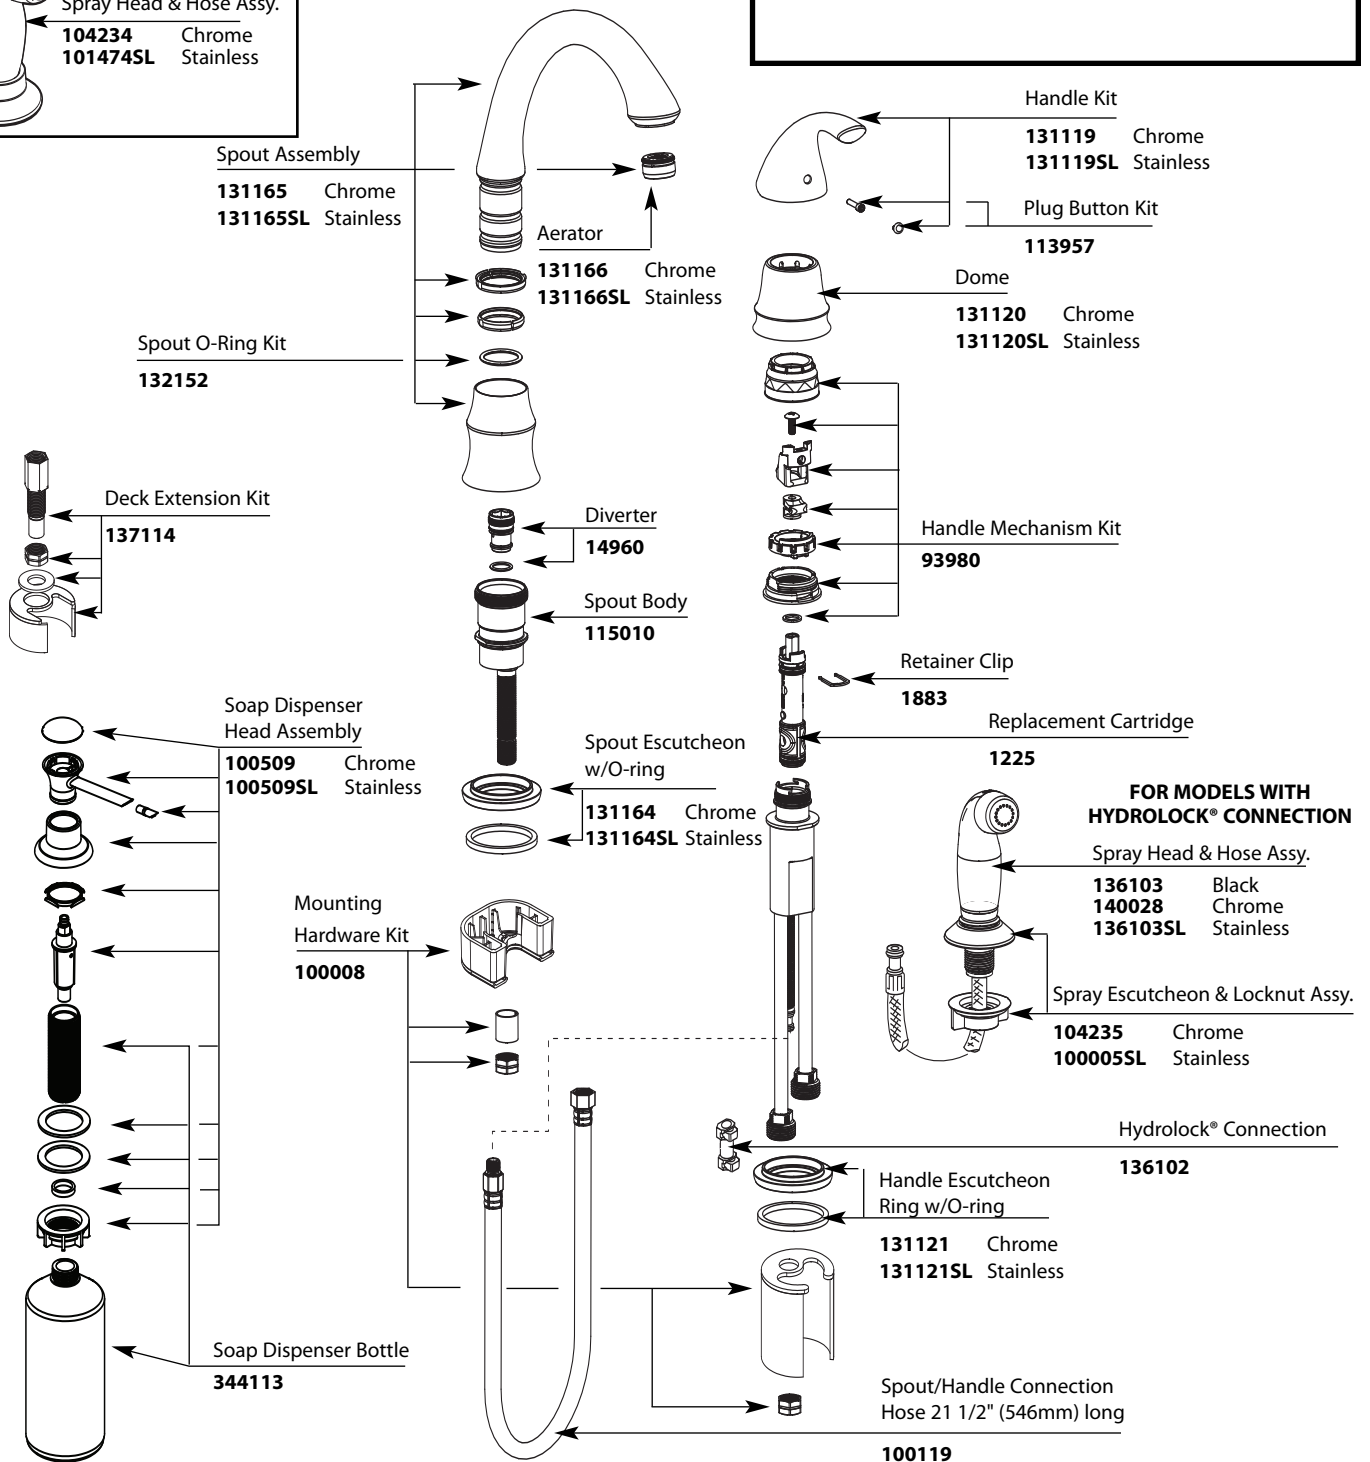

Buy it for looks. Buy it for life.®

Illustrated Parts

■ Order by Part Number

FOR MODELS WITH THREADED CONNECTION

Spray Head & Hose Assy.
104234 Chrome
101474SL Stainless

Adeline™
Single-Handle Kitchen Faucet

MODEL		FINISH
87787	w/ Spray	Chrome
87787SL	w/ Spray	Stainless

TO ORDER PARTS CALL: 1-800-BUY-MOEN

www.moen.com