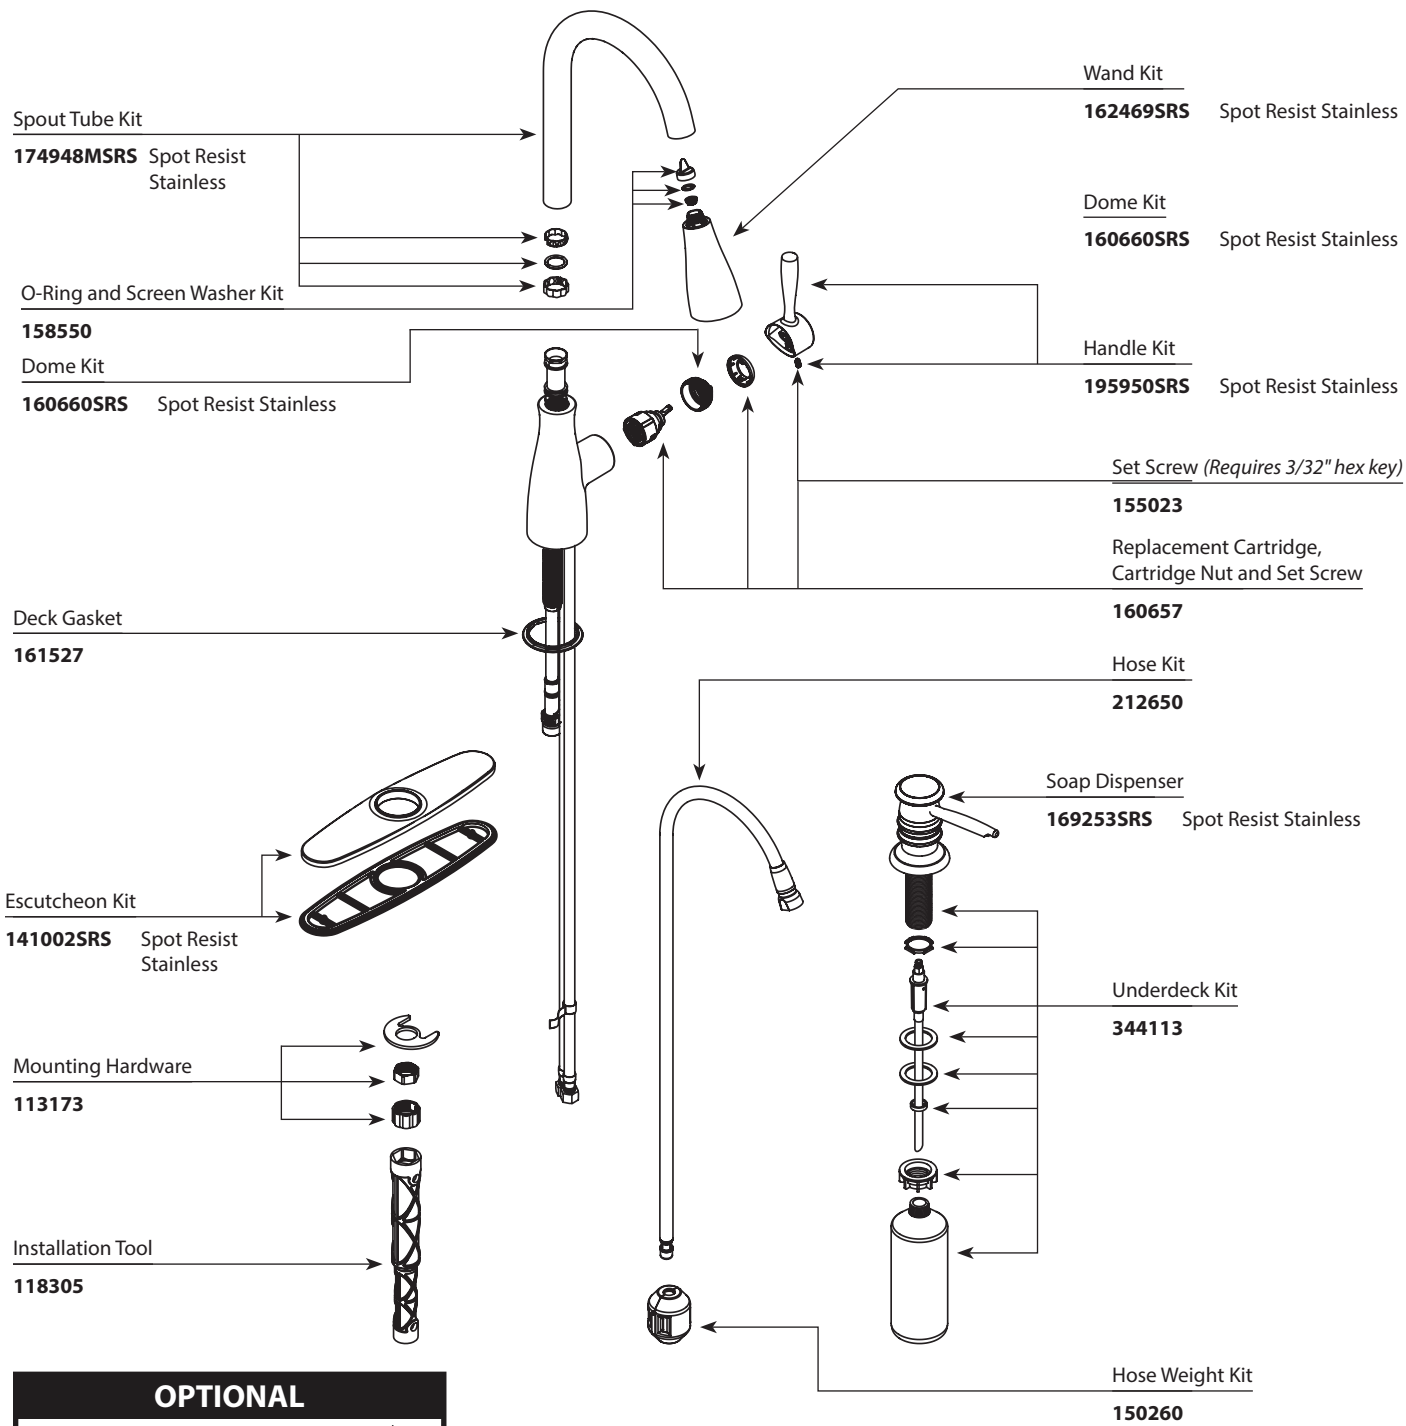

■ Order by Part Number

LUCIRA™		
Single-Handle High Arc Pulldown Kitchen Faucet		
MODEL	HANDLE	FINISH
87699SRS	Lever	Spot Resist Stainless

OPTIONAL

Mounting Bracket
176787