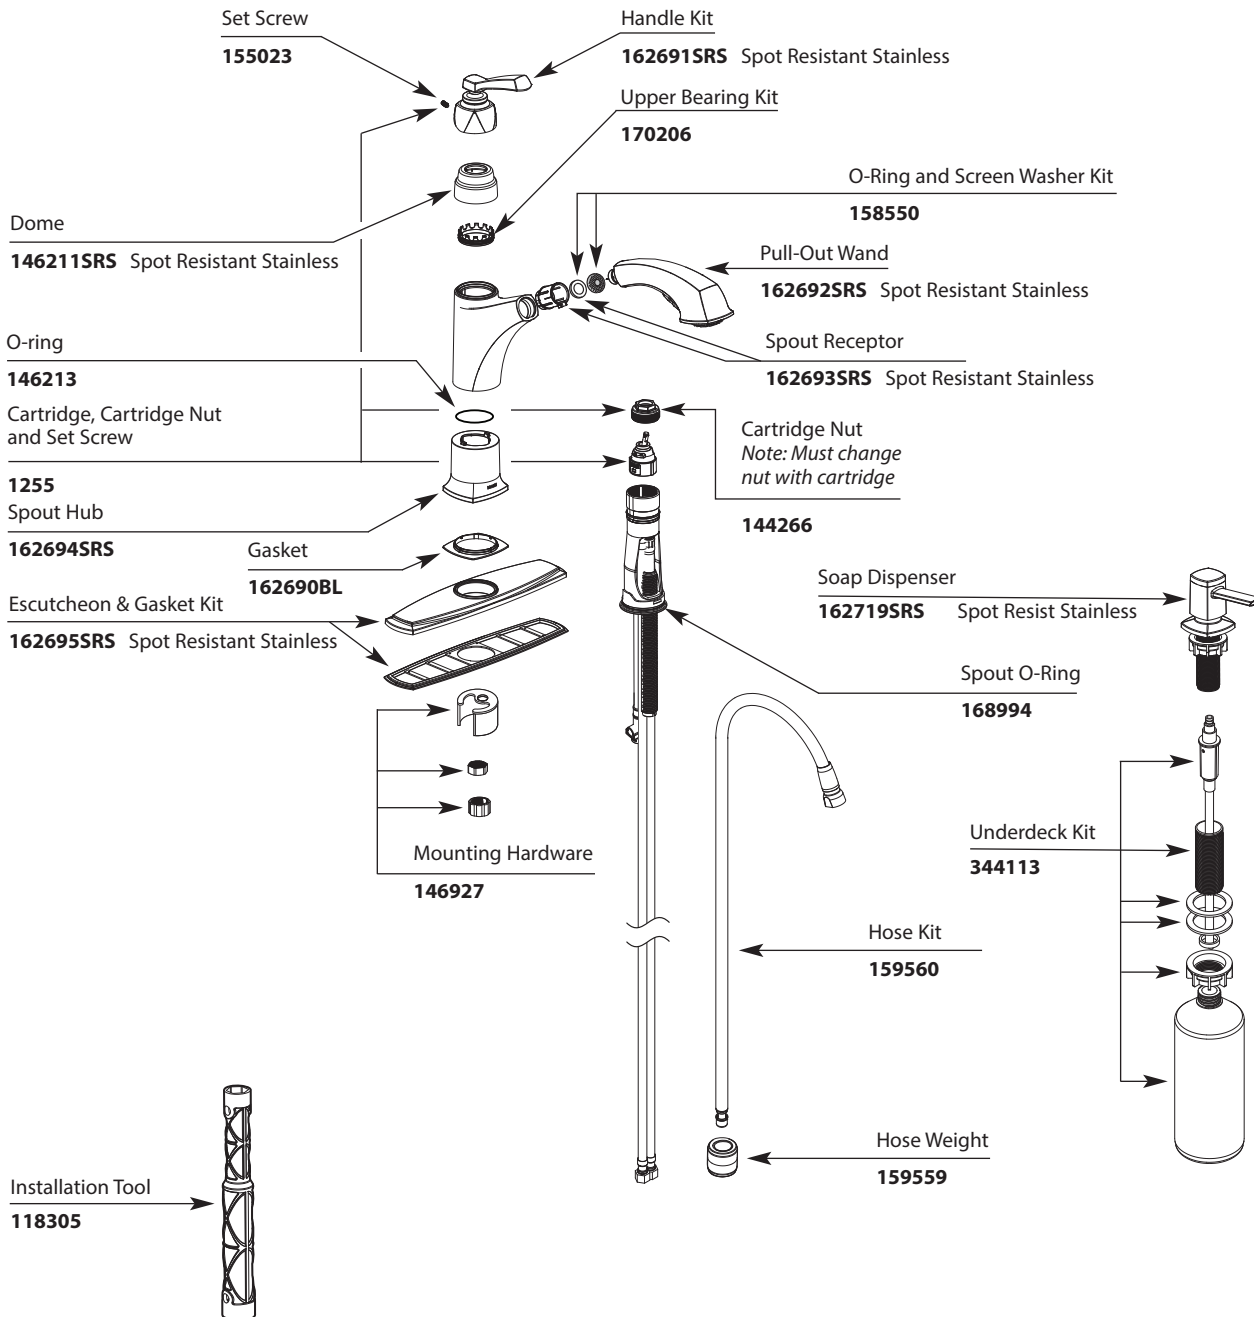

# Illustrated Parts

■ Order by Part Number

*There is more than 1 version of this model.  
Page down to identify the version you have.*

<b>BOARDWALK Kitchen Pull Out Faucet</b>	
<b>MODEL</b> 87659SRS	<b>FINISH</b> Spot Resistant Stainless

# Illustrated Parts

■ Order by Part Number

BOARDWALK Kitchen Pull Out Faucet	
<b>MODEL</b> 87659SRS	<b>FINISH</b> Spot Resistant Stainless

HOSE ADAPTER CLIP	
	Clip 152767