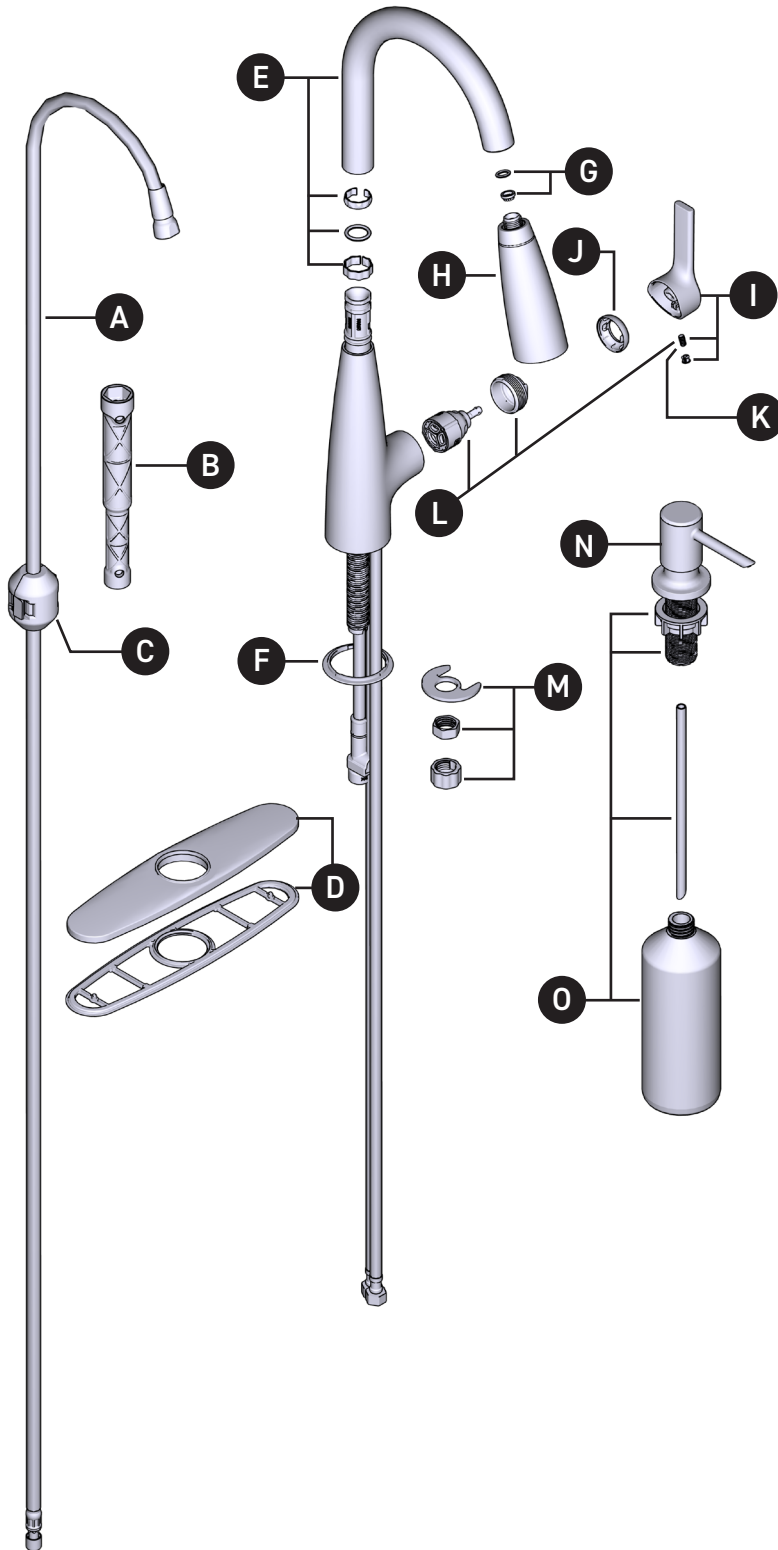

## Illustrated Parts

### Haelyn™

Single-Handle High Arc Pulldown Kitchen Faucet with Self Powered LED Wand

MODEL	HANDLE	FINISH
87627EIBL	Lever	Matte Black
87627EISRS	Lever	Spot Resist Stainless

ID	Kit Description	Kit Number	Finish
A	Hose Kit	150259	N/A
B	Installation Tool	118305	N/A
C	Hose Weight	125989	N/A
D	Escutcheon Kit	141002BL 141002SRS	Matte Black Spot Resist Stainless
E	Spout Tube Kit	176077BL 176077SRS	Matte Black Spot Resist Stainless
F	Deck Gasket	143338	N/A
G	O-Ring & Screen Washer Kit	141025	N/A
H	Wand Kit	190443EIBL 190443EISRS	Matte Black Spot Resist Stainless
I	Handle Kit	210116BL 210116SRS	Matte Black Spot Resist Stainless
J	Dome Kit	160660BL 160660SRS	Matte Black Spot Resist Stainless
K	Set Screw (Requires 3/32" hex key)	155023	N/A
L	Replacement Cartridge, Cart.Nut & Set Screw	160657	N/A
M	Mounting Hardware	192155	N/A
N	Soap Dispenser	171172BL 171172SRS	Matte Black Spot Resist Stainless
O	Underdeck Kit	344113	N/A