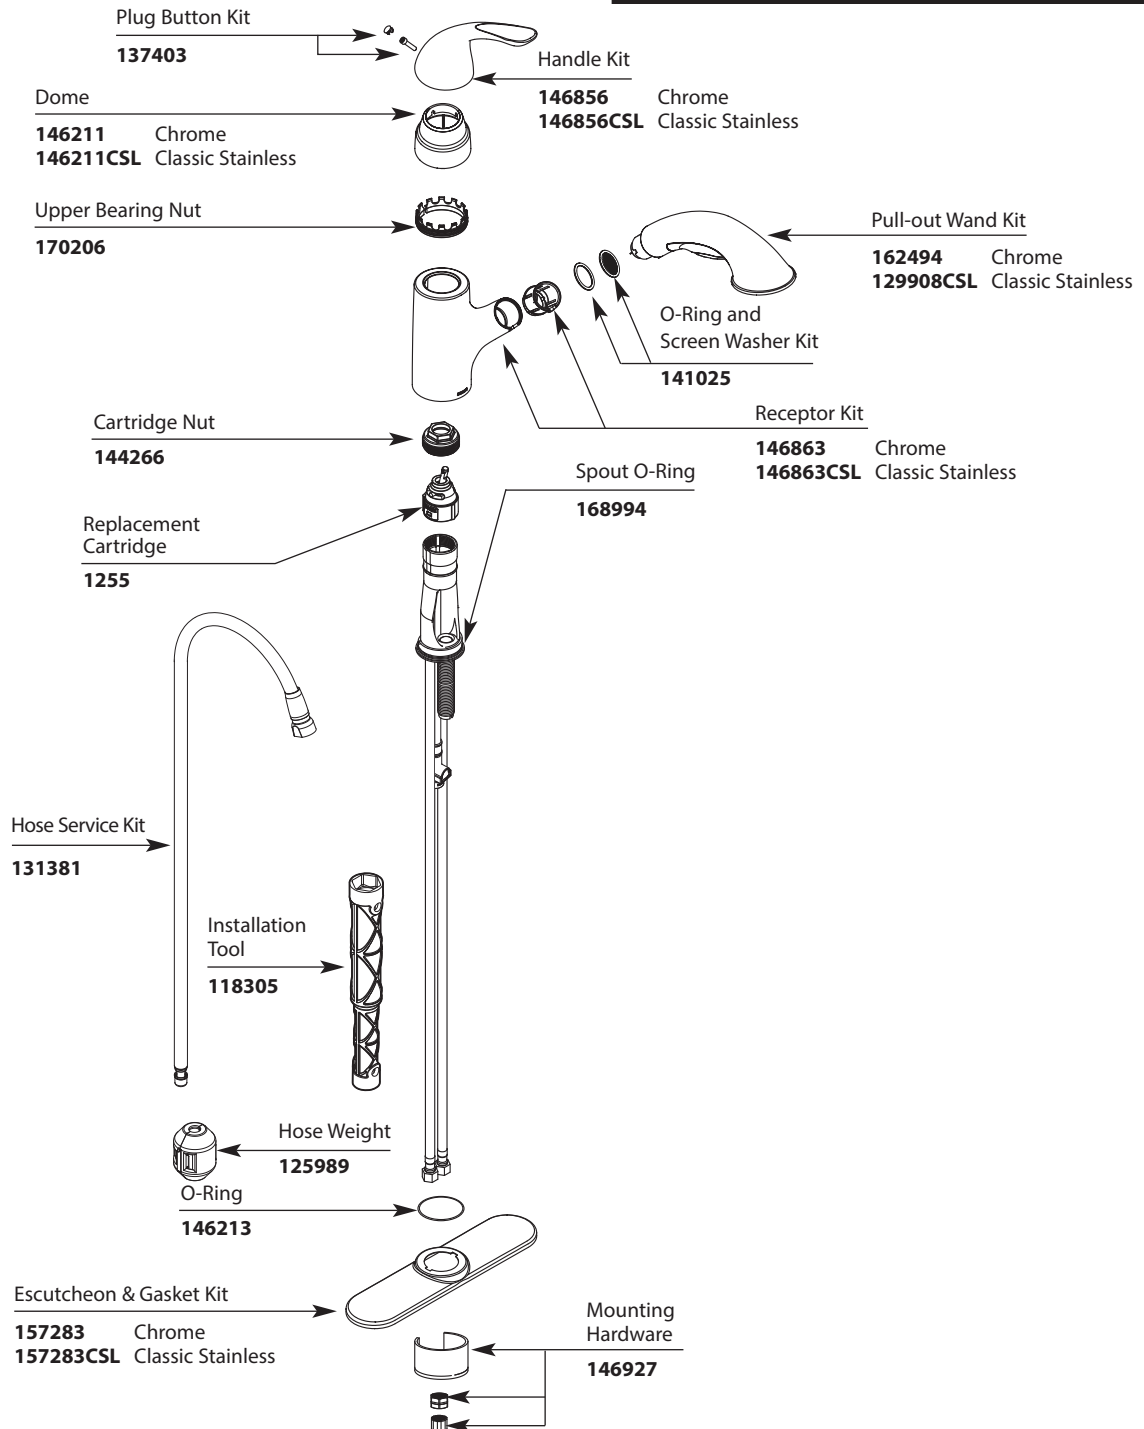

# Illustrated Parts

<b>Caprillo® Single Control Kitchen Faucet with Pullout Spray</b>		
<b>MODEL</b>	<b>HANDLE TYPE</b>	<b>FINISH</b>
87550C	Lever	Chrome
87550SL	Lever	Stainless

Buy it for looks. Buy it for life.®

# Illustrated Parts

**Moen®**  
**Single Control Kitchen Faucet with Pullout Spray**

MODEL	HANDLE TYPE	FINISH
87550C	Lever	Chrome
87550SL	Lever	Stainless

**Replacement Handle Service Kit**

Handle Kit

124737 Chrome  
 124737SL Stainless

Hose Service Kit (Includes screen washer & integral check valve)  
 124662

Hose Weight  
 98317

Duralock™ Adapter  
 136101

Buy it for looks. Buy it for life.®

■ Order by Part Number

# Illustrated Parts

Moen® Single Control Kitchen Faucet with Pullout Spray		
MODEL	HANDLE TYPE	FINISH
87550C	Lever	Chrome
87550SL	Lever	Stainless