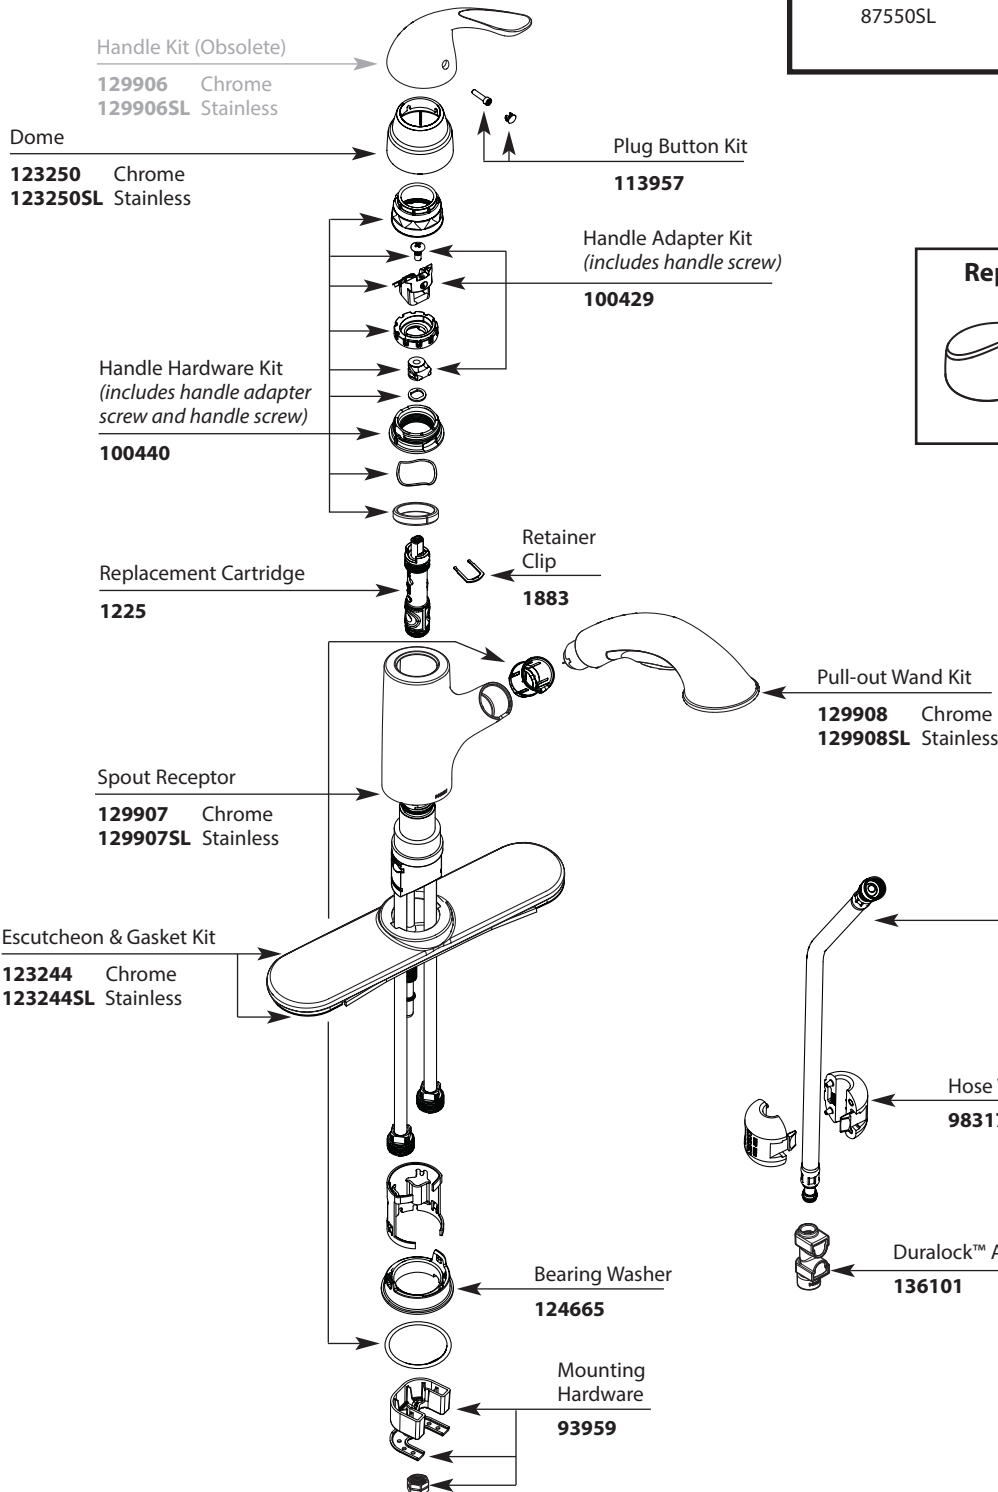

# Illustrated Parts

<b>Caprillo® Single Control Kitchen Faucet with Pullout Spray</b>		
<b>MODEL</b>	<b>HANDLE TYPE</b>	<b>FINISH</b>
87550C	Lever	Chrome
87550SL	Lever	Stainless

Buy it for looks. Buy it for life.®

■ Order by Part Number

# Illustrated Parts

**Moen®**  
**Single Control Kitchen Faucet with Pullout Spray**

MODEL	HANDLE TYPE	FINISH
87550C	Lever	Chrome
87550SL	Lever	Stainless

**Replacement Handle Service Kit**

Handle Kit

124737 Chrome  
 124737SL Stainless

# Illustrated Parts

Moen® Single Control Kitchen Faucet with Pullout Spray		
MODEL	HANDLE TYPE	FINISH
87550C	Lever	Chrome
87550SL	Lever	Stainless