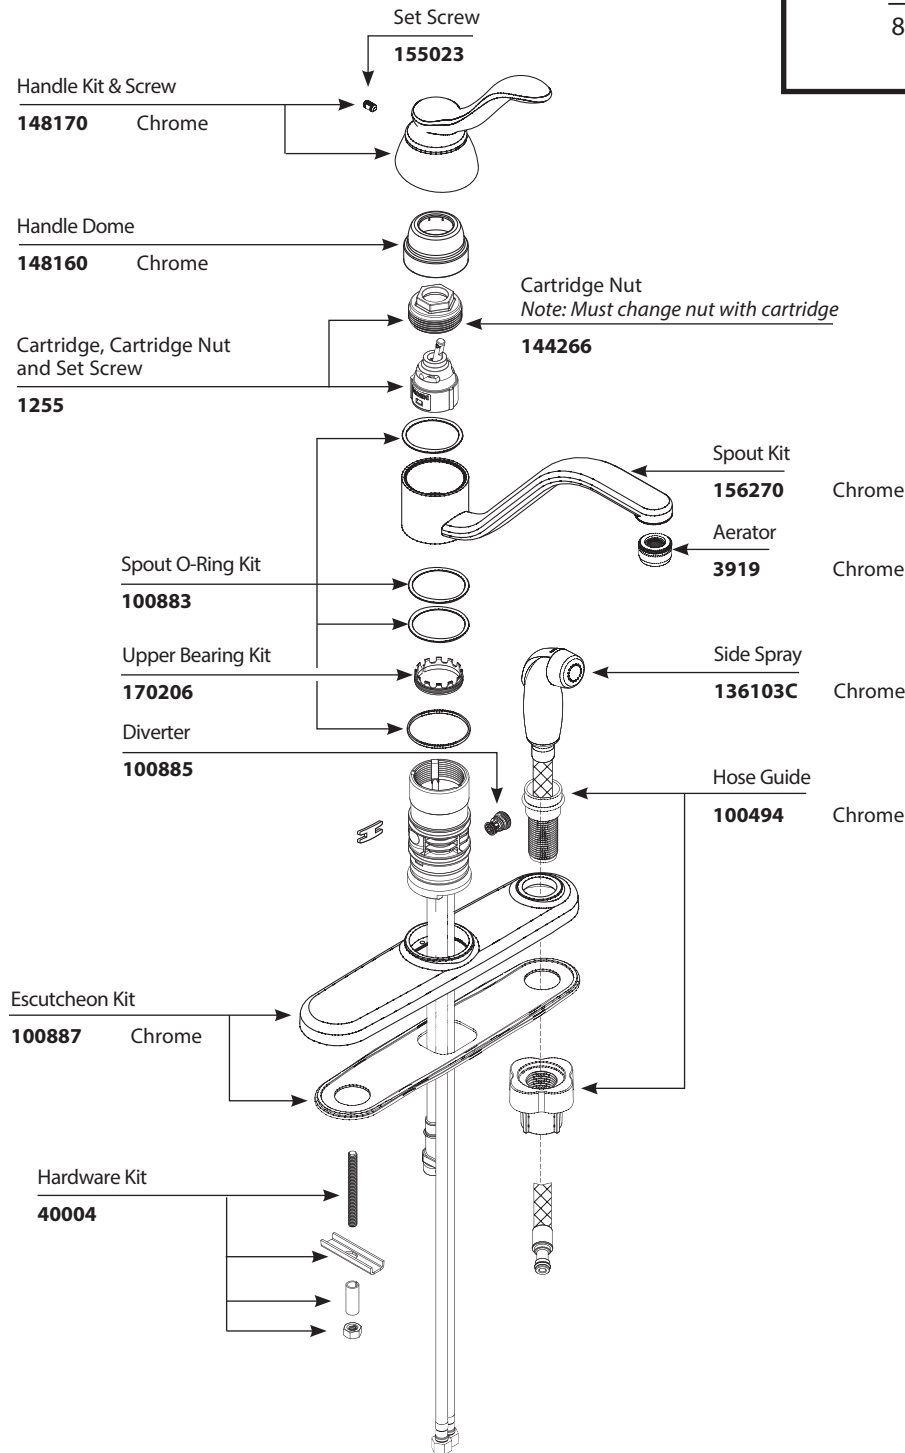

Buy it for looks. Buy it for life.®

Illustrated Parts

■ Order by Part Number

*There is more than 1 version of this model.
Page down to identify the version you have.*

For models after 4/2011

BANBURY®		
Single Handle Lever Kitchen Faucet w/Protégé Side Spray in Deck Escutcheon		
MODEL	HANDLE	FINISH
87527	Lever	Chrome

Buy it for looks. Buy it for life.®

Illustrated Parts

■ **Order by Part Number**
For models prior to 4/2011

TOUCH CONTROL®
Single Handle Lever Kitchen Faucet
w/Protégé Side Spray
in Deck Escutcheon

MODEL	HANDLE	FINISH
87527	Lever	Chrome