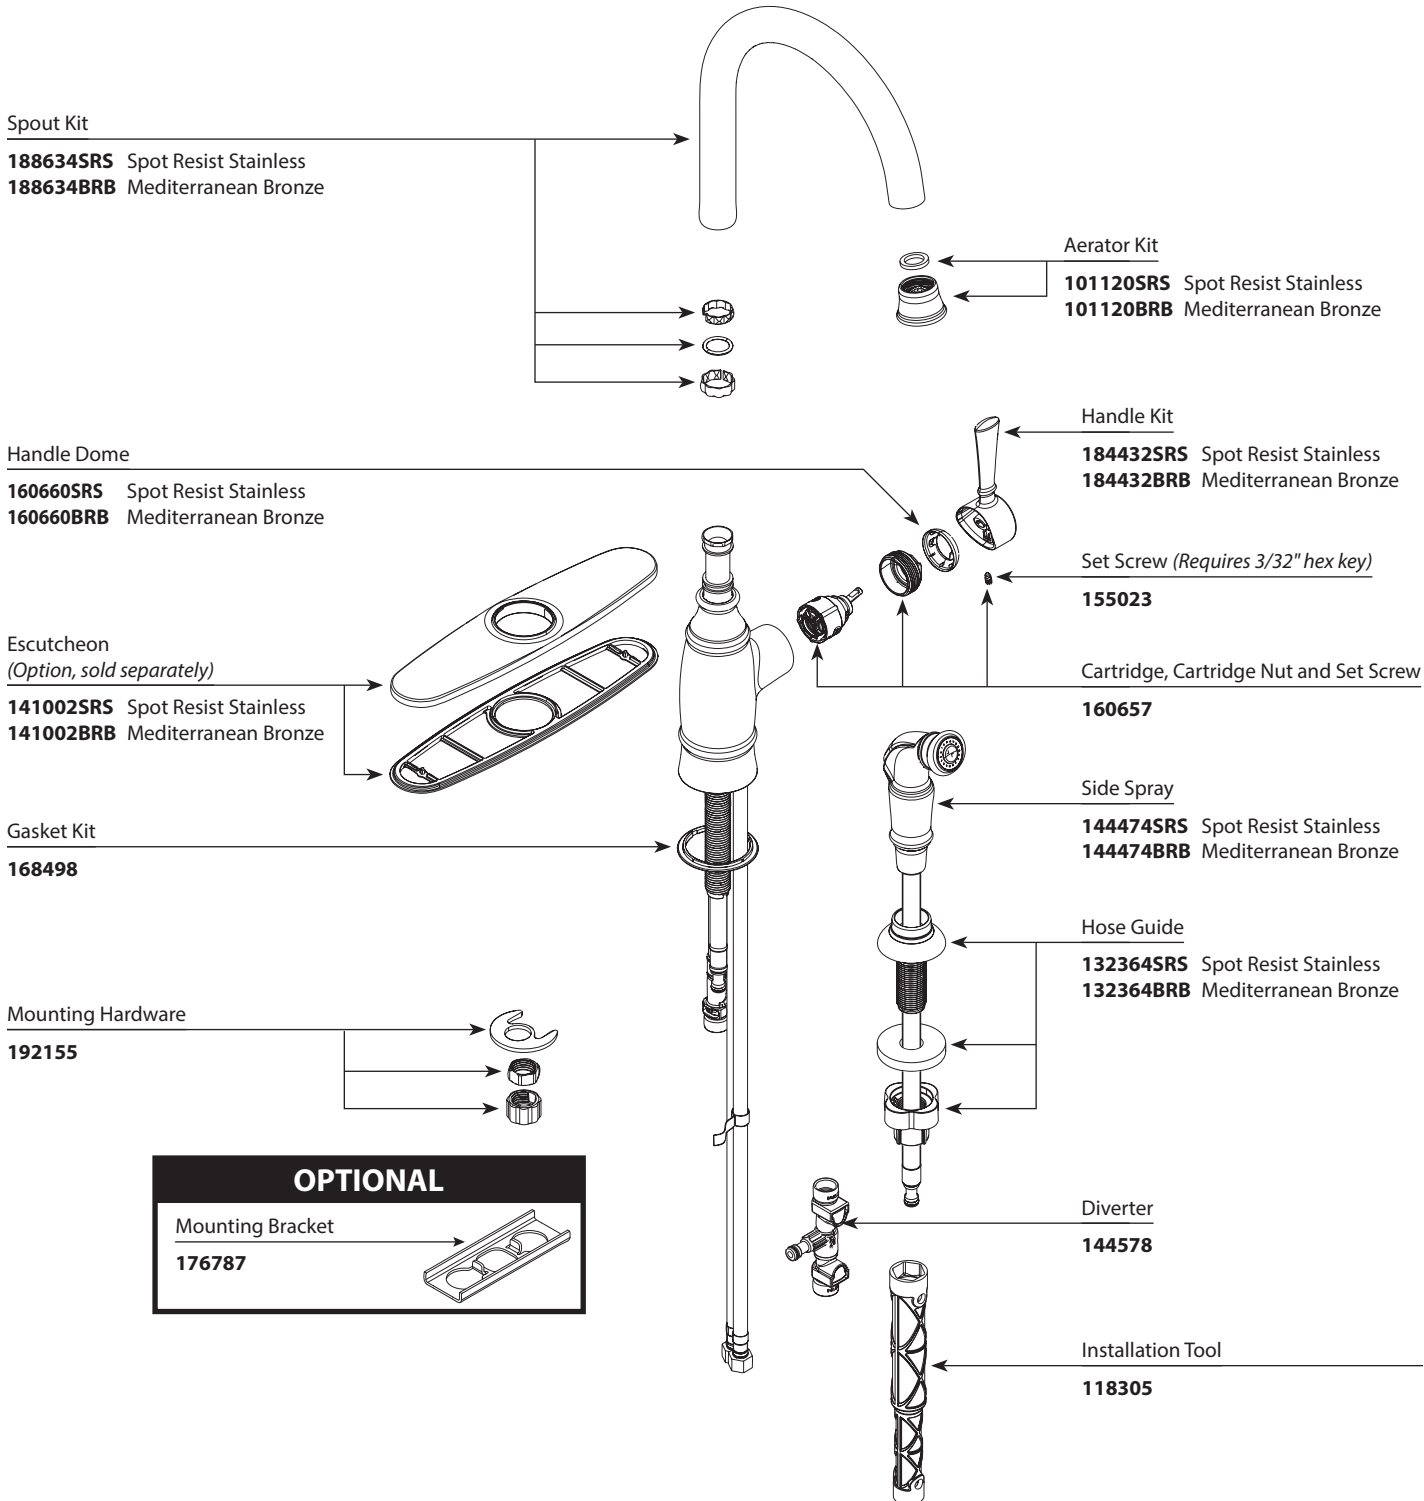

■ Order by Part Number

There is more than one version of this model.  
Page down to identify the version you have.

NOELL™		
Single Handle High Arc Kitchen Faucet with Side Spray		
MODEL	HANDLE	FINISH
87506SRS	Lever	Spot Resist Stainless
87506BRB	Lever	Mediterranean Bronze

■ Order by Part Number

## Illustrated Parts

NOELL™		
Single Handle High Arc Kitchen Faucet with Side Spray		
MODEL	HANDLE	FINISH
87506SRS	Lever	Spot Resist Stainless