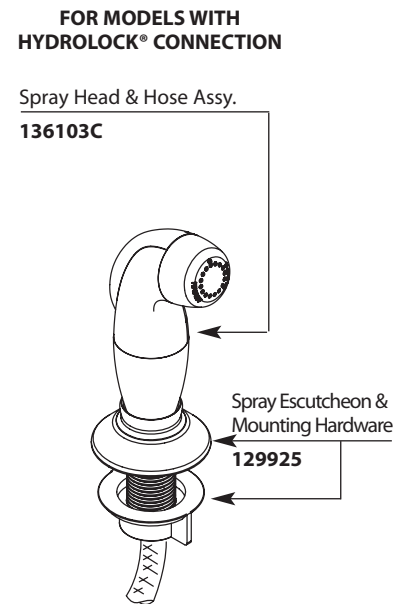

Buy it for looks. Buy it for life.®

There is more than 1 version of this model.
Page down to identify the version you have.

■ Order by Part Number

* Models **after** 3/07

Illustrated Parts

Two-Handle Kitchen Faucet w/Protégé Side Spray

MODEL	HANDLE	FINISH
87429	Lever	Chrome

Buy it for looks. Buy it for life.®

Illustrated Parts

■ Order by Part Number

* Models **before** 3/07

Two-Handle Kitchen Faucet w/Protégé Side Spray		
MODEL	HANDLE	FINISH
87429	Lever	Chrome
87421	Lever	Chrome (less spray)