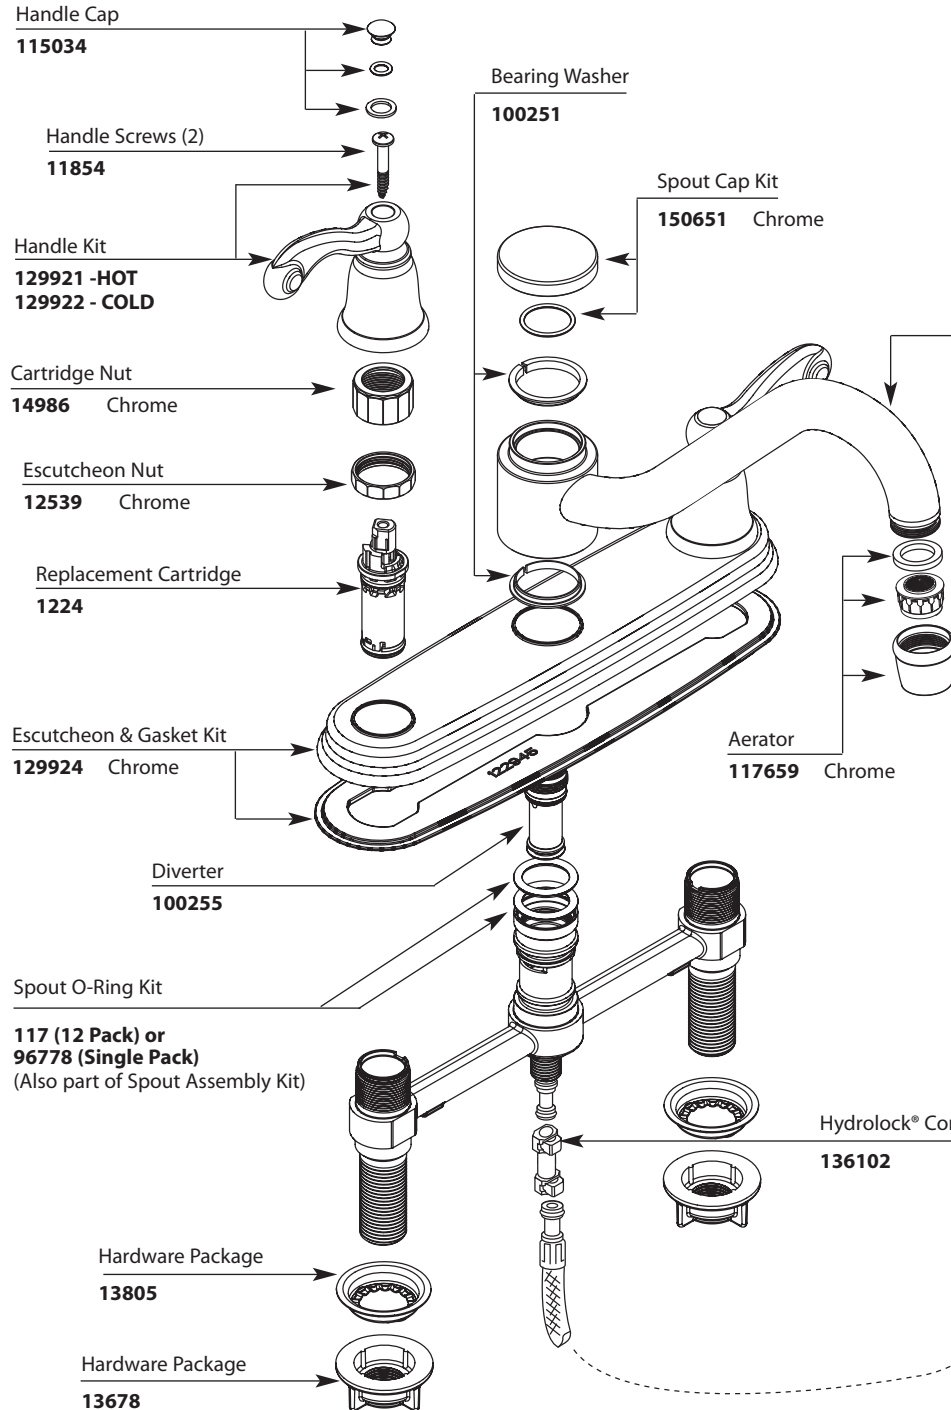

Buy it for looks. Buy it for life.®

There is more than 1 version of this model.
Page down to identify the version you have.

■ Order by Part Number

* Models **after** 3/07

Illustrated Parts

Two-Handle Kitchen Faucet w/Protégé Side Spray

MODEL	HANDLE	FINISH
87429	Lever	Chrome

Buy it for looks. Buy it for life.®

Illustrated Parts

■ Order by Part Number

* Models **before** 3/07

Two-Handle Kitchen Faucet w/Protégé Side Spray		
MODEL	HANDLE	FINISH
87429	Lever	Chrome
87421	Lever	Chrome (less spray)