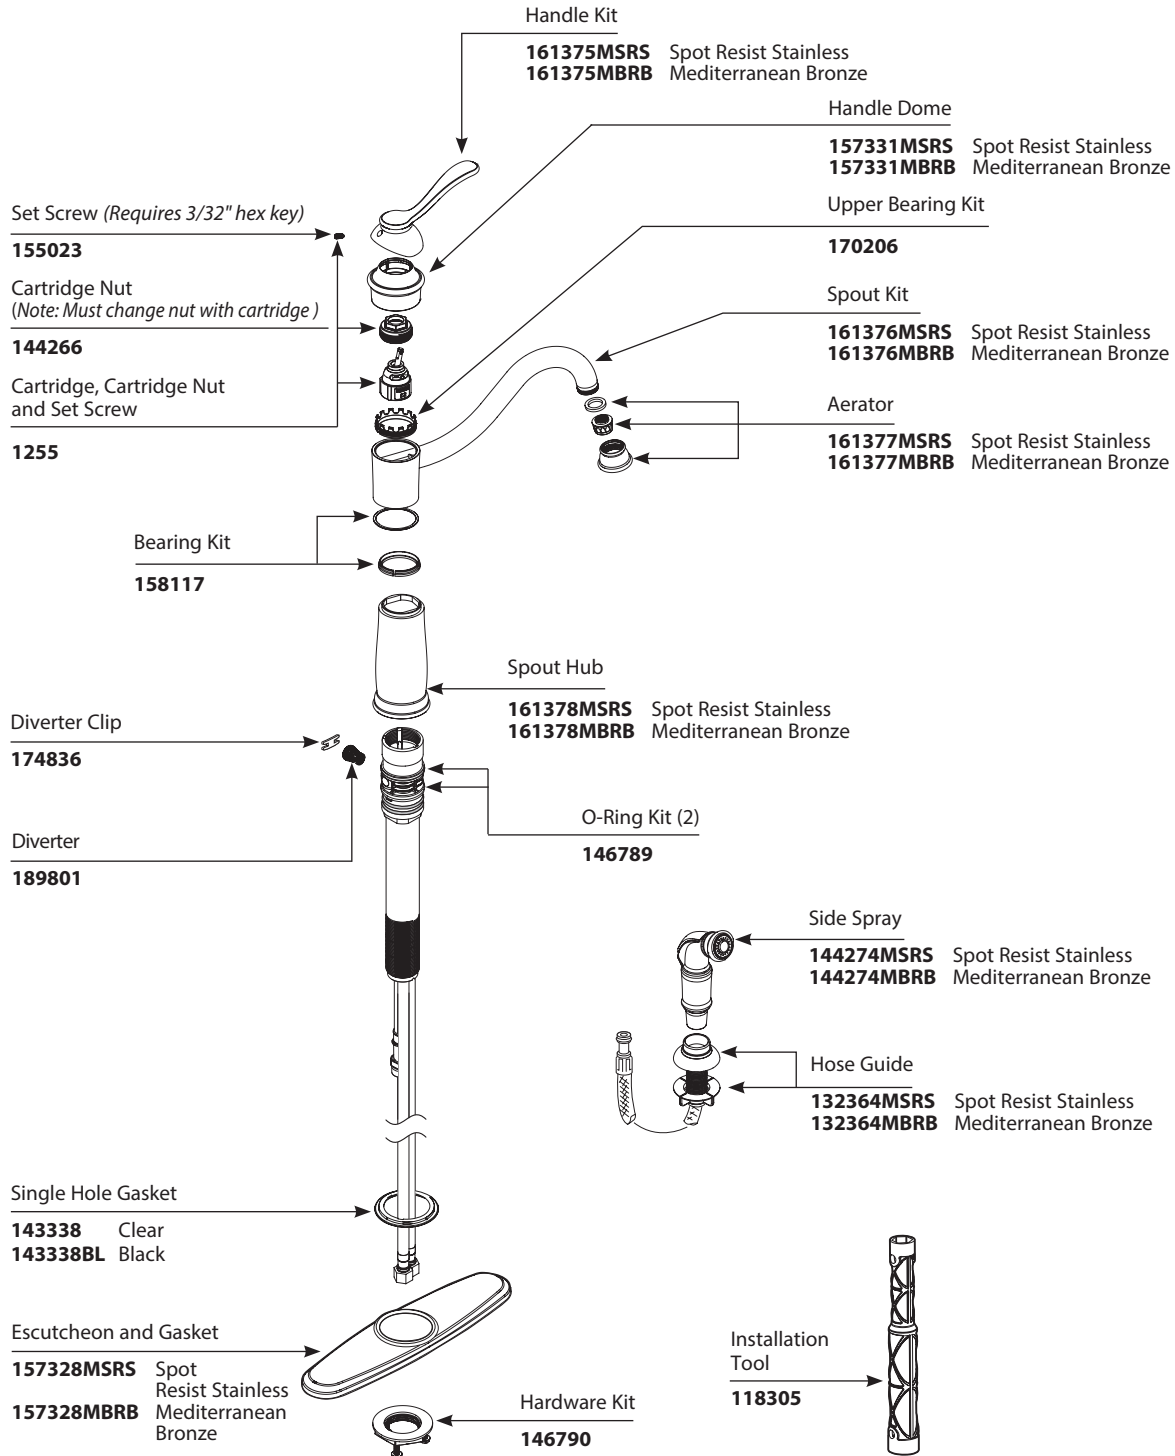

■ Order by Part Number

*There is more than one version of this model.  
Page down to identify the version you have.*

<b>Walden™</b>		
<b>Single-Handle Kitchen Faucet w/side spray</b>		
<u>MODEL</u>	<u>TYPE</u>	<u>FINISH</u>
87427MSRS	Lever	Spot Resist Stainless
87427MBRB	Lever	Mediterranean Bronze

Walden™		
Single-Handle Kitchen Faucet w/side spray		
MODEL	TYPE	FINISH
87427MSRS	Lever	Spot Resist Stainless
87427MBRB	Lever	Mediterranean Bronze

<b>Walden™</b>		
<b>Single-Handle Kitchen Faucet w/side spray</b>		
<u>MODEL</u>	<u>TYPE</u>	<u>FINISH</u>
87427MSRS	Lever	Spot Resist Stainless