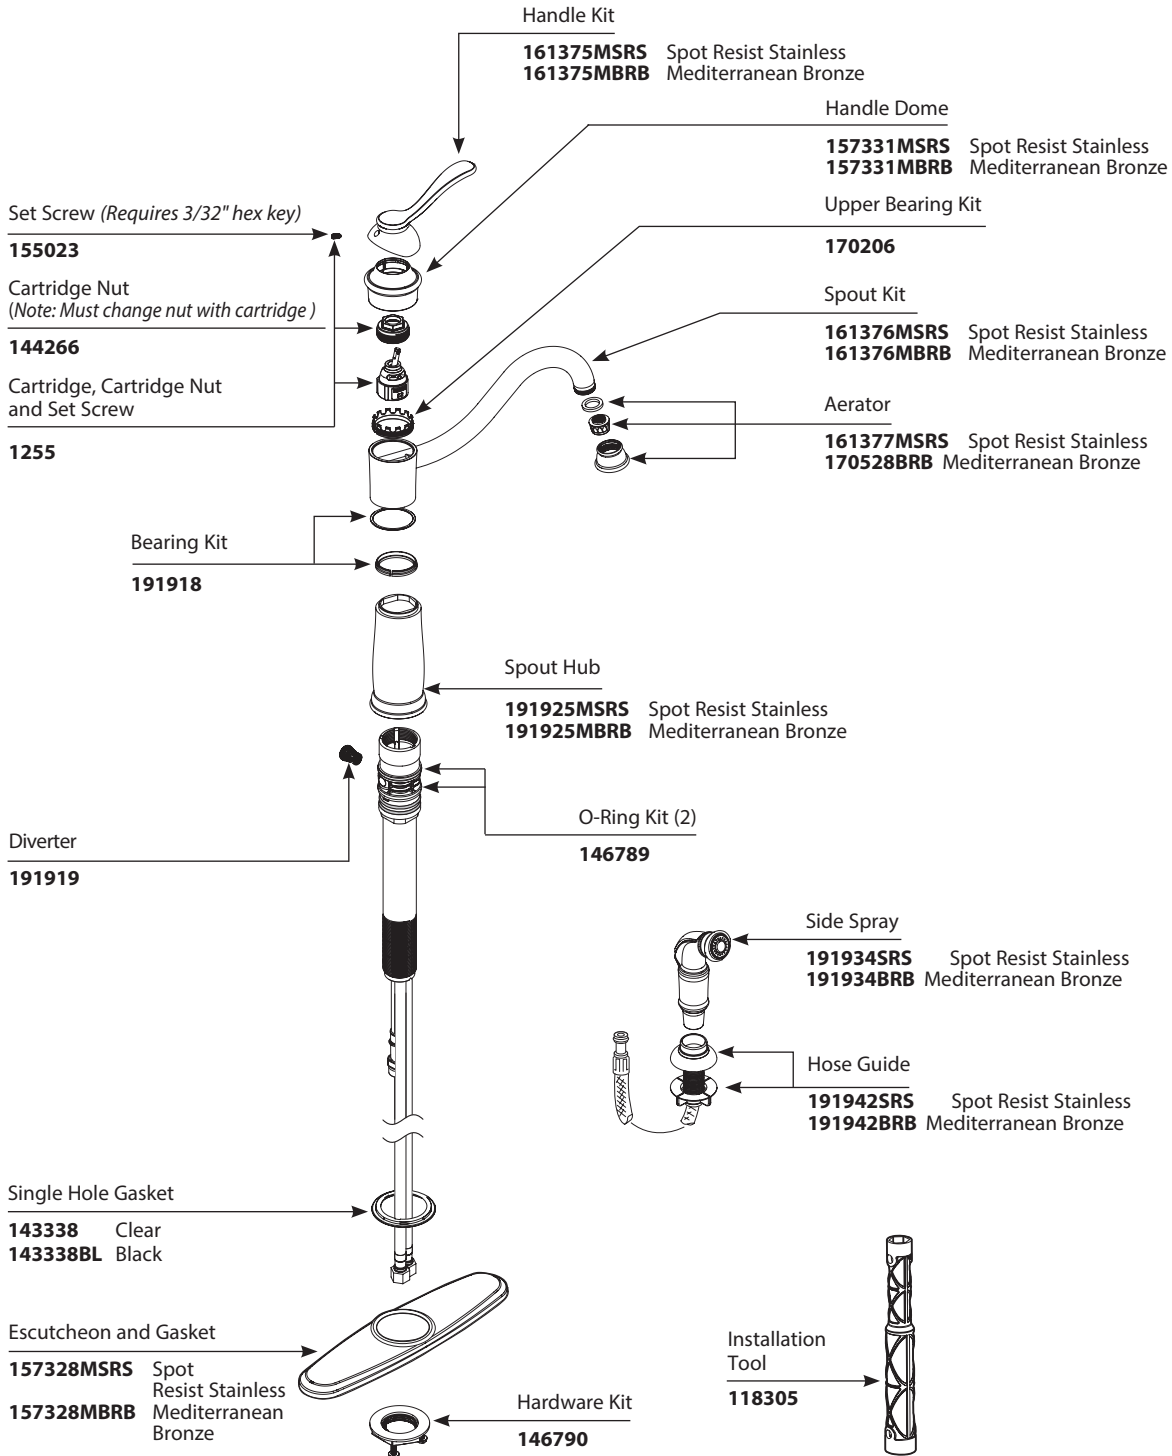

■ Order by Part Number

*There is more than one version of this model.  
Page down to identify the version you have.*

<b>Walden™</b>		
<b>Single-Handle Kitchen Faucet w/side spray</b>		
<u>MODEL</u>	<u>TYPE</u>	<u>FINISH</u>
87427MSRS	Lever	Spot Resist Stainless
87427MBRB	Lever	Mediterranean Bronze

Walden™		
Single-Handle Kitchen Faucet w/side spray		
MODEL	TYPE	FINISH
87427MSRS	Lever	Spot Resist Stainless
87427MBRB	Lever	Mediterranean Bronze

<b>Walden™</b>		
<b>Single-Handle Kitchen Faucet w/side spray</b>		
<u>MODEL</u>	<u>TYPE</u>	<u>FINISH</u>
87427MSRS	Lever	Spot Resist Stainless