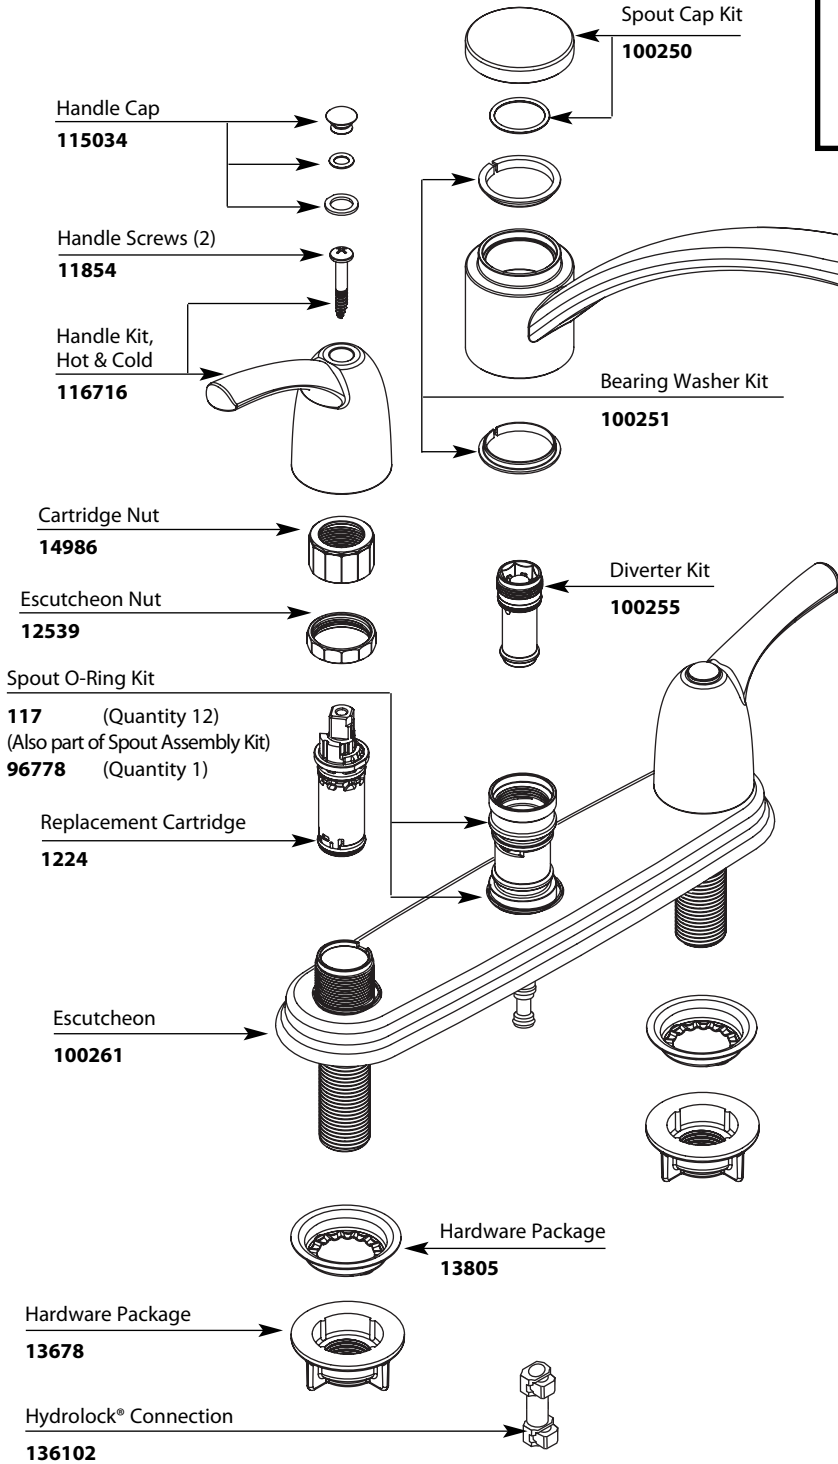

# Illustrated Parts

■ Order by Part Number

Two-Handle Kitchen Faucet w/Protégé Side Spray	
<b>MODEL</b>	<b>FINISH</b>
87413	Chrome
87412	Chrome (less spray)

FOR MODELS WITH HYDROLOCK® CONNECTION

FOR MODELS WITH THREADED CONNECTION