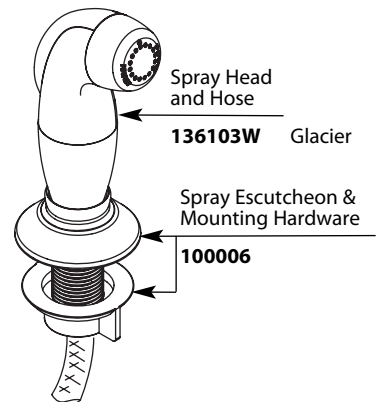

# Illustrated Parts

■ Order by Part Number

Two-Handle Kitchen Faucet w/Protégé Side Spray	
<b>MODEL</b>	<b>FINISH</b>
87413	Chrome
87412	Chrome (less spray)

FOR MODELS WITH HYDROLOCK® CONNECTION

FOR MODELS WITH THREADED CONNECTION