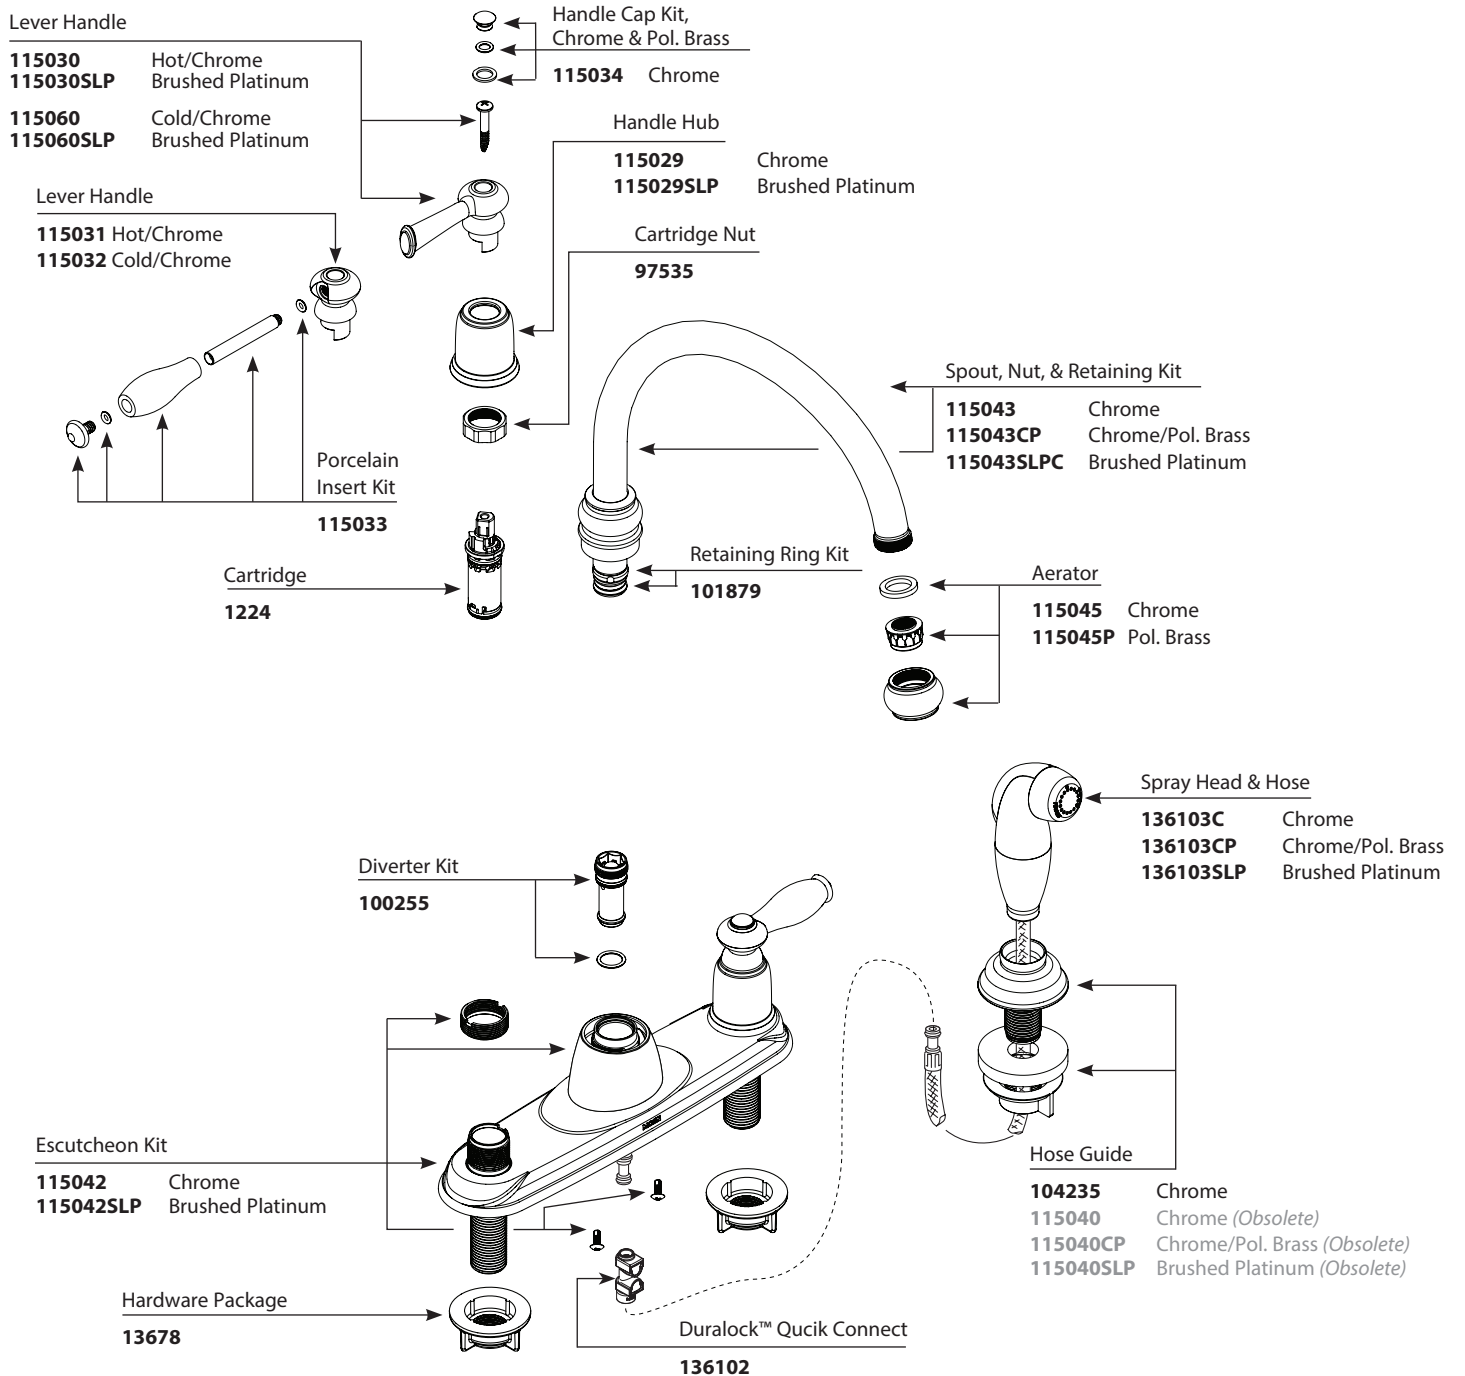

■ Order by Part Number

There is more than one version of this model.
Page down to identify the version you have.

Banbury™ Two-Handle Lever Style Kitchen Faucet		
MODEL		FINISH
87400	w/Spray	Chrome
87400CP	w/Spray	Chrome/Pol. Brass
87400SLPC	w/Spray	Brushed Platinum/Chrome
87399	w/o Spray	Chrome

■ Order by Part Number

Banbury™		
Two-Handle Lever Style Kitchen Faucet		
<u>MODEL</u>		<u>FINISH</u>
87400	w/Spray	Chrome
87400CP	w/Spray	Chrome/Pol. Brass
87400SLPC	w/Spray	Brushed Platinum/Chrome
87399	w/o Spray	Chrome