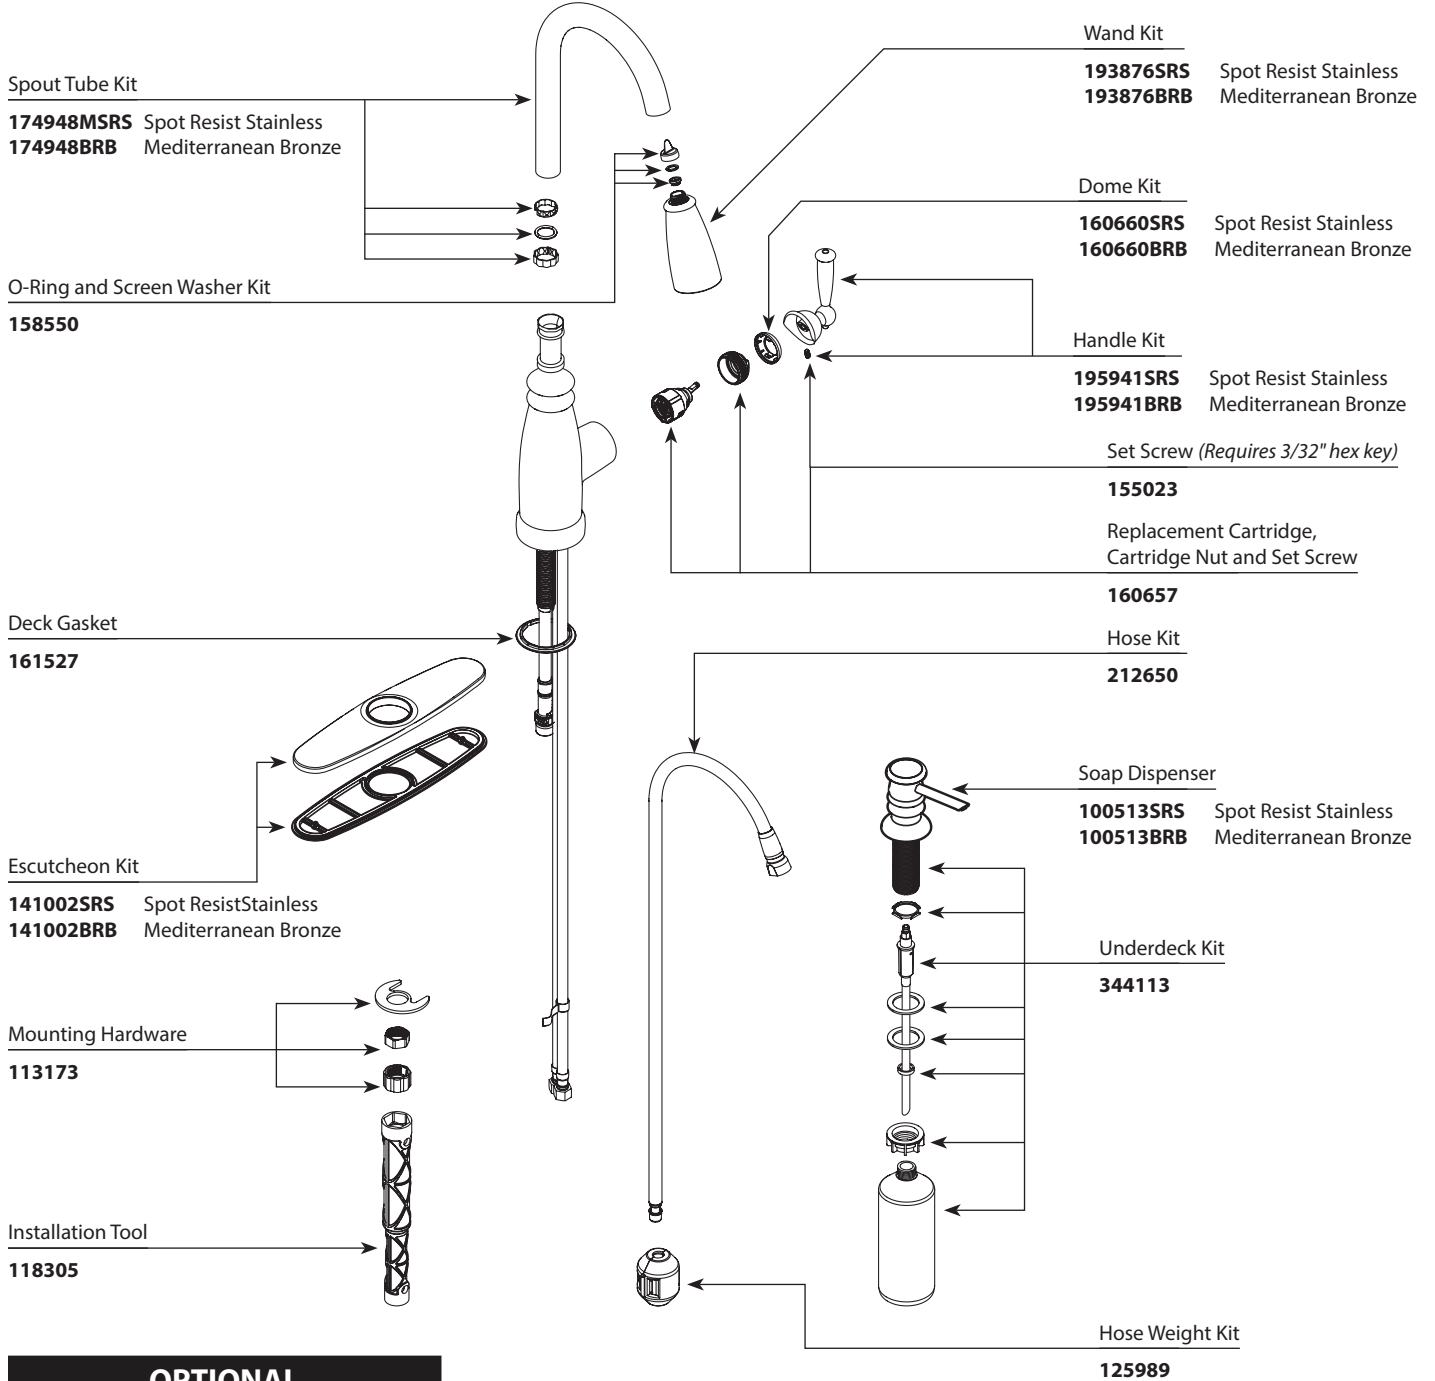

■ Order by Part Number

Illustrated Parts

MORADO™		
Single-Handle High Arc Pulldown Kitchen Faucet		
MODEL	HANDLE	FINISH
87394SRS	Lever	Spot Resist Stainless
87394BRB	Lever	Mediterranean Bronze

OPTIONAL

Mounting Bracket
176787