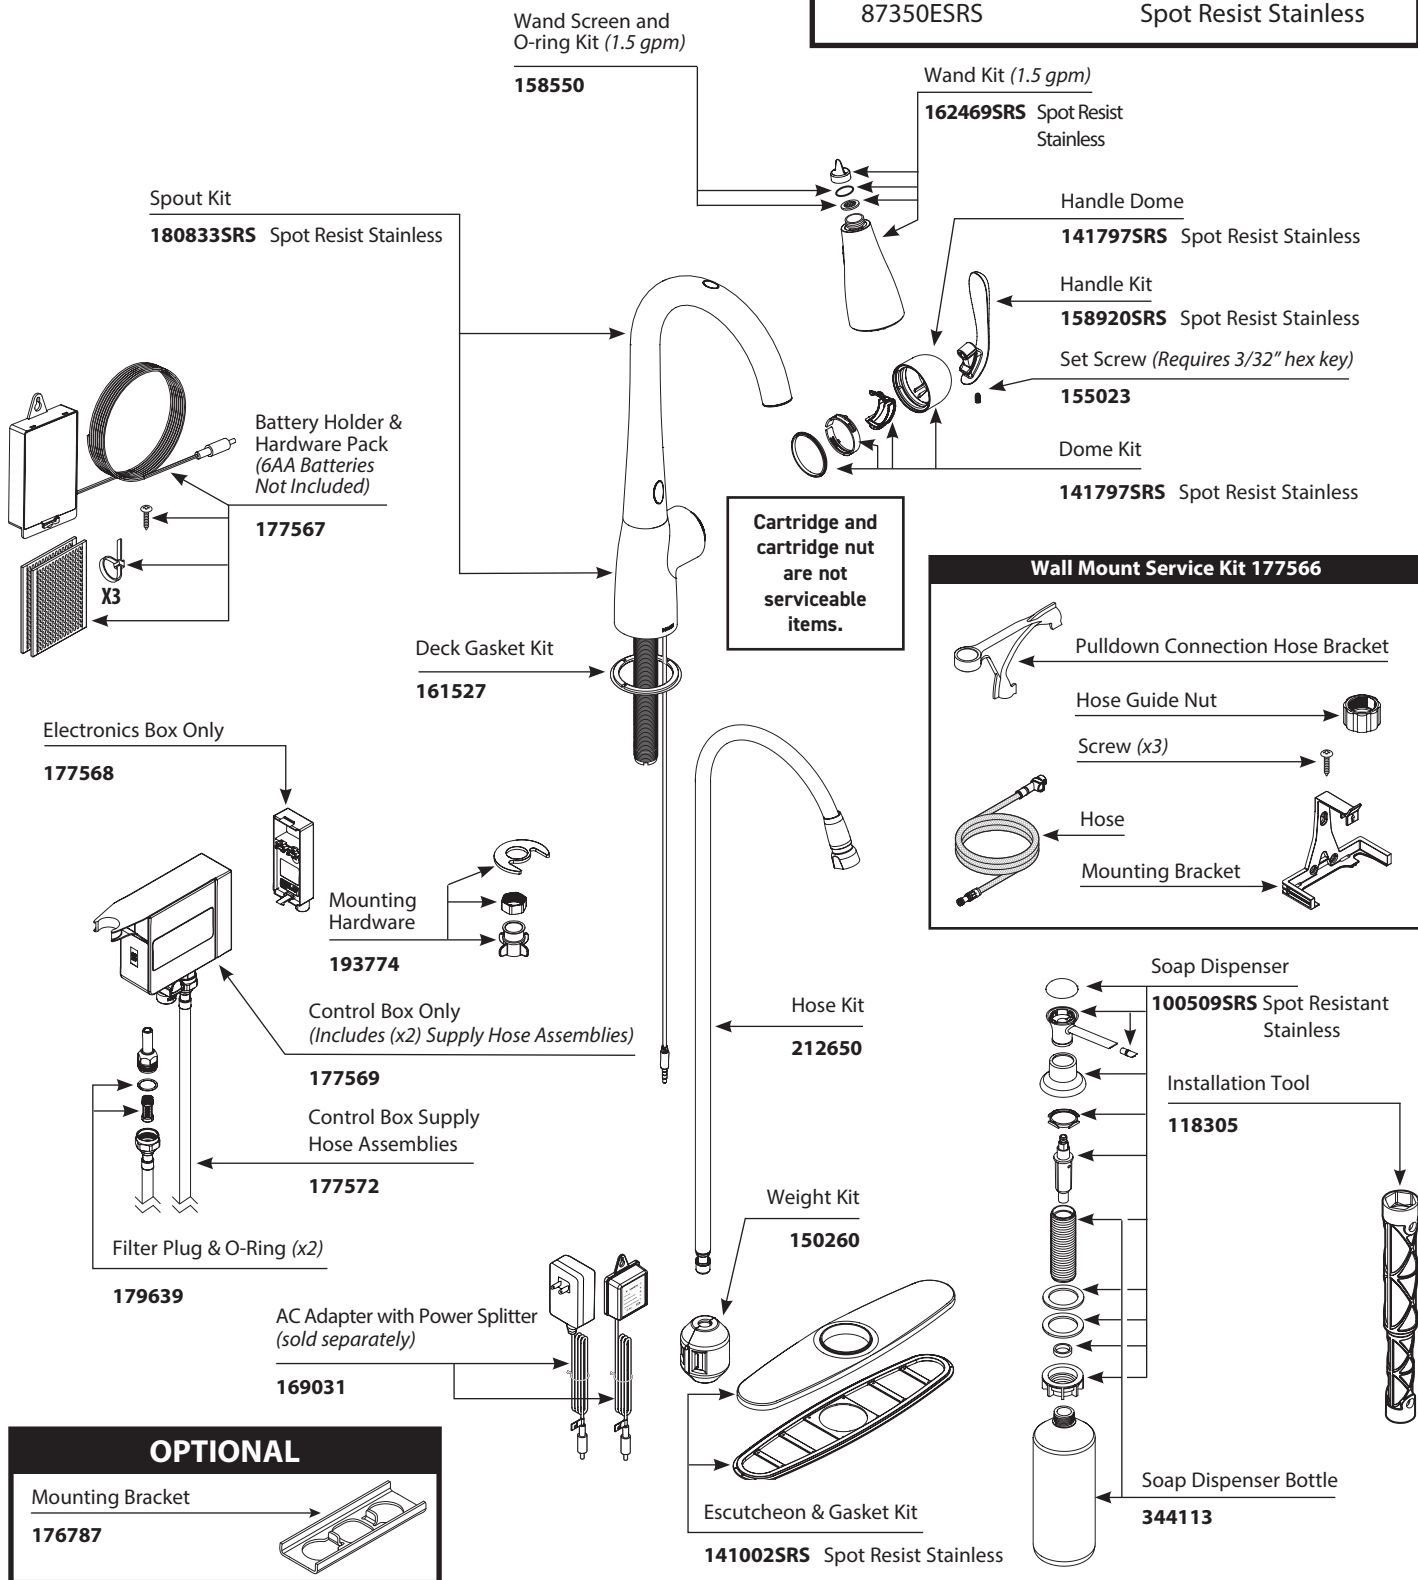

## Illustrated Parts

Order by Part Number

*There is more than one version of this model.  
Page down to identify the version you have.*

**Haysfield™ with MOTIONSENSE™**  
**Hands-Free, Single-Handle High Arc  
Pulldown Kitchen Faucet**  
**MODEL** 87350ESRS      **FINISH** Spot Resist Stainless

Wand Screen and O-ring Kit (1.5 gpm)

158550

Wand Kit (1.5 gpm)

162469SRS Spot Resist Stainless

Spout Kit

180833SRS Spot Resist Stainless

Handle Dome

141797SRS Spot Resist Stainless

Handle Kit

158920SRS Spot Resist Stainless

Set Screw (Requires 3/32" hex key)

155023

Dome Kit

141797SRS Spot Resist Stainless

Battery Holder & Hardware Pack  
(6AA Batteries Not Included)

177567

179639

AC Adapter with Power Splitter (sold separately)

169031

Hose Kit

212650

Weight Kit

150260

Soap Dispenser