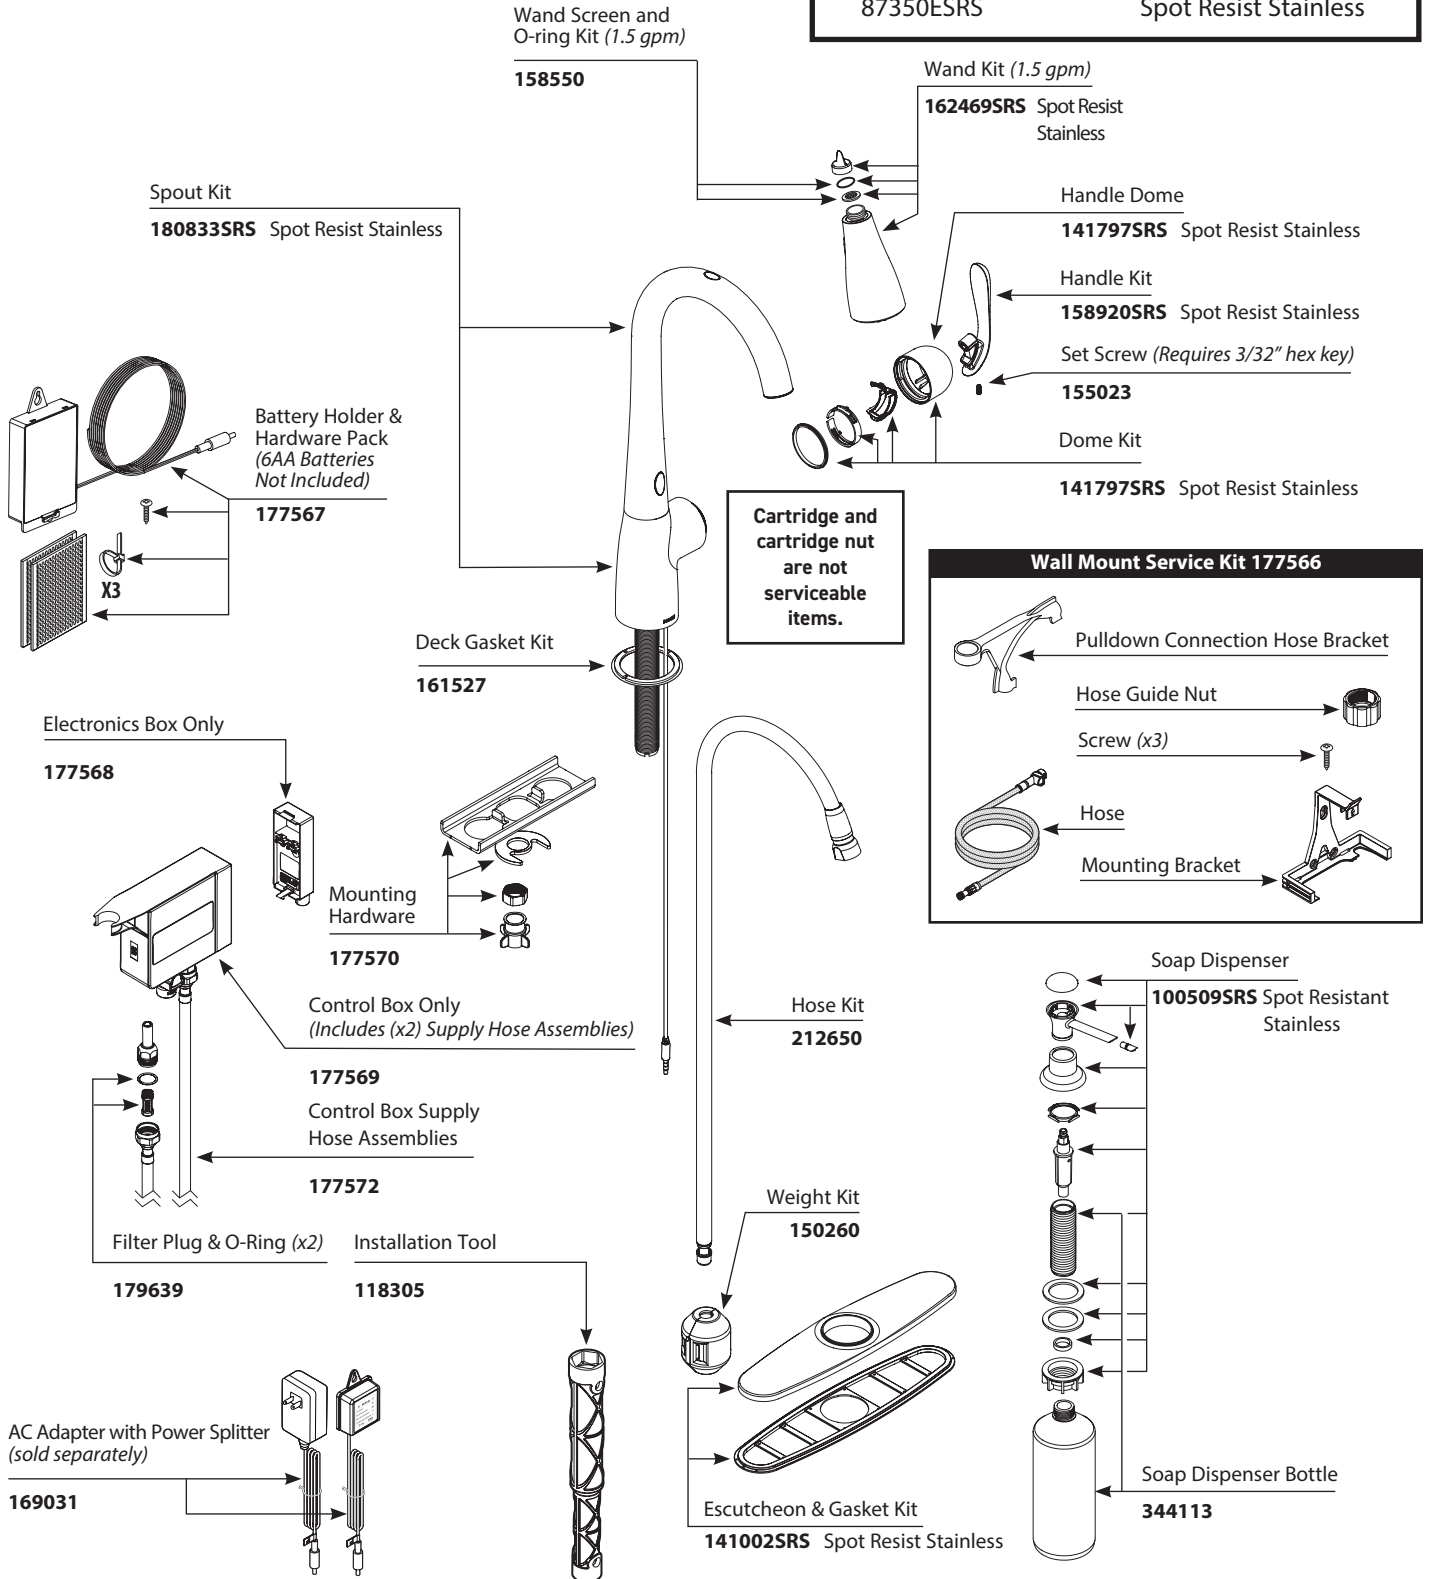

■ Order by Part Number

Illustrated Parts

Haysfield™ with MOTIONSENSE™ Hands-Free, Single-Handle High Arc Pulldown Kitchen Faucet

MODEL
87350ESRS

FINISH
Spot Resist Stainless