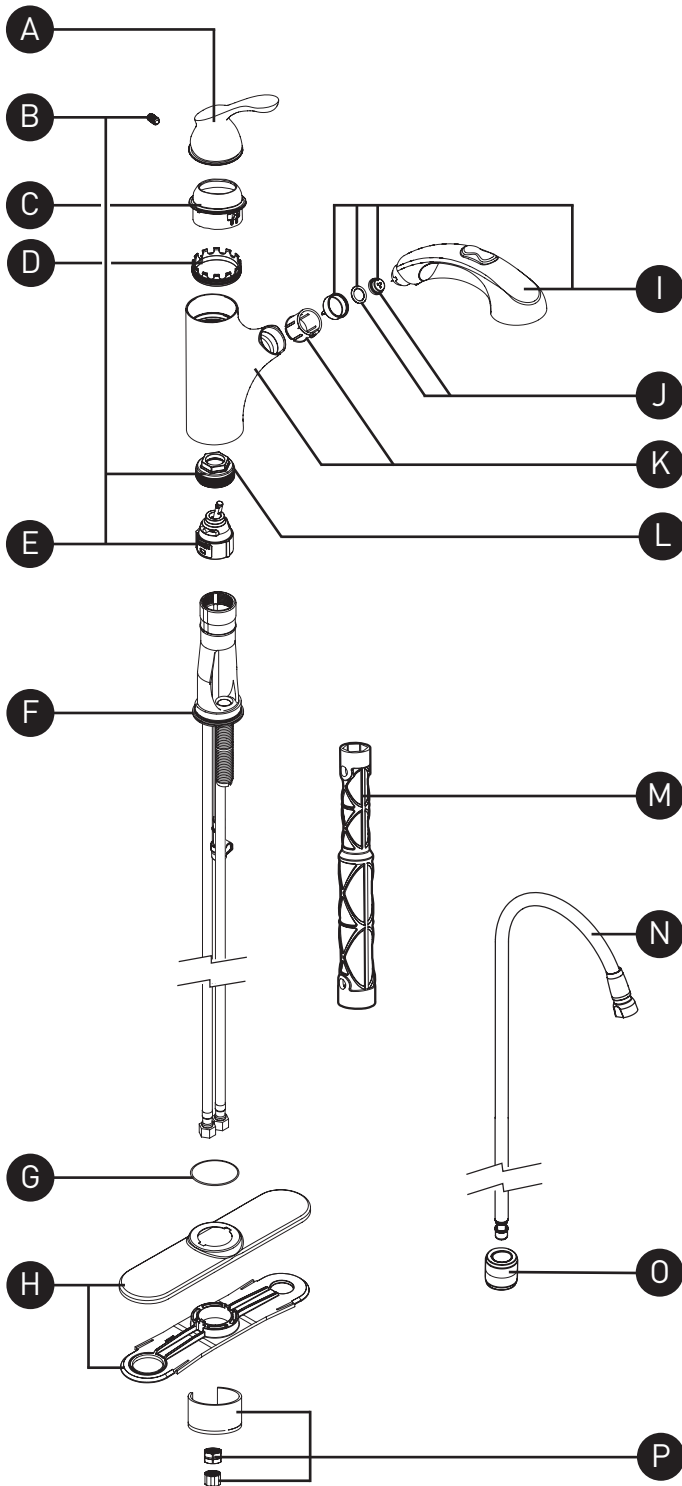

MOEN®

ORDER BY PART NUMBER

Illustrated Parts

Weylon®

Single Control Kitchen Pullout Faucet

MODEL
87303SRS

FINISH
Spot Resist Stainless

ID	Kit Description	Kit Number	Finish
A	Handle Kit	169244	Chrome
		169244SRS	Spot Resist Stainless
		169244V	Lvory
		169244W	Glacier
		169244BL	Matte Black
B	Set Screw	155023	N/A
C	Dome	169245	Chrome
		169245SRS	Spot Resist Stainless
		169245V	Lvory
		169245W	Glacier
		169245BL	Matte Black
D	Upper Bearing kit	170206	N/A
E	Cartridge, Cart. Nut & Set screw	160657	N/A
F	Lower Bearing Kit	171892	N/A
G	O-ring (for single hole mount only)	174352	N/A
H	Escutcheon & Gasket Kit	157283	Chrome
		157283SRS	Spot Resist Stainless
		157283V	Lvory
		157283W	Glacier
		157283BL	Matte Black
I	Wand Kit	169246	Chrome
		169246SRS	Spot Resist Stainless
		169246V	Lvory
		169246W	Glacier
		169246BL	Matte Black
J	Wand Screen and O-ring Kit(1.5gpm)	158550	N/A
K	Receptor Kit	169247	Chrome
		169247SRS	Spot Resist Stainless
		169247V	Lvory
		169247W	Glacier
		169247BL	Matte Black
L	Cartridge Nut Note: Must change nut with cartridge	144266	
M	Installation Tool	118305	N/A
N	Hose Service Kit	159560	N/A
O	Hose Weight	159559	N/A
P	Mounting Hardware	146927	N/A