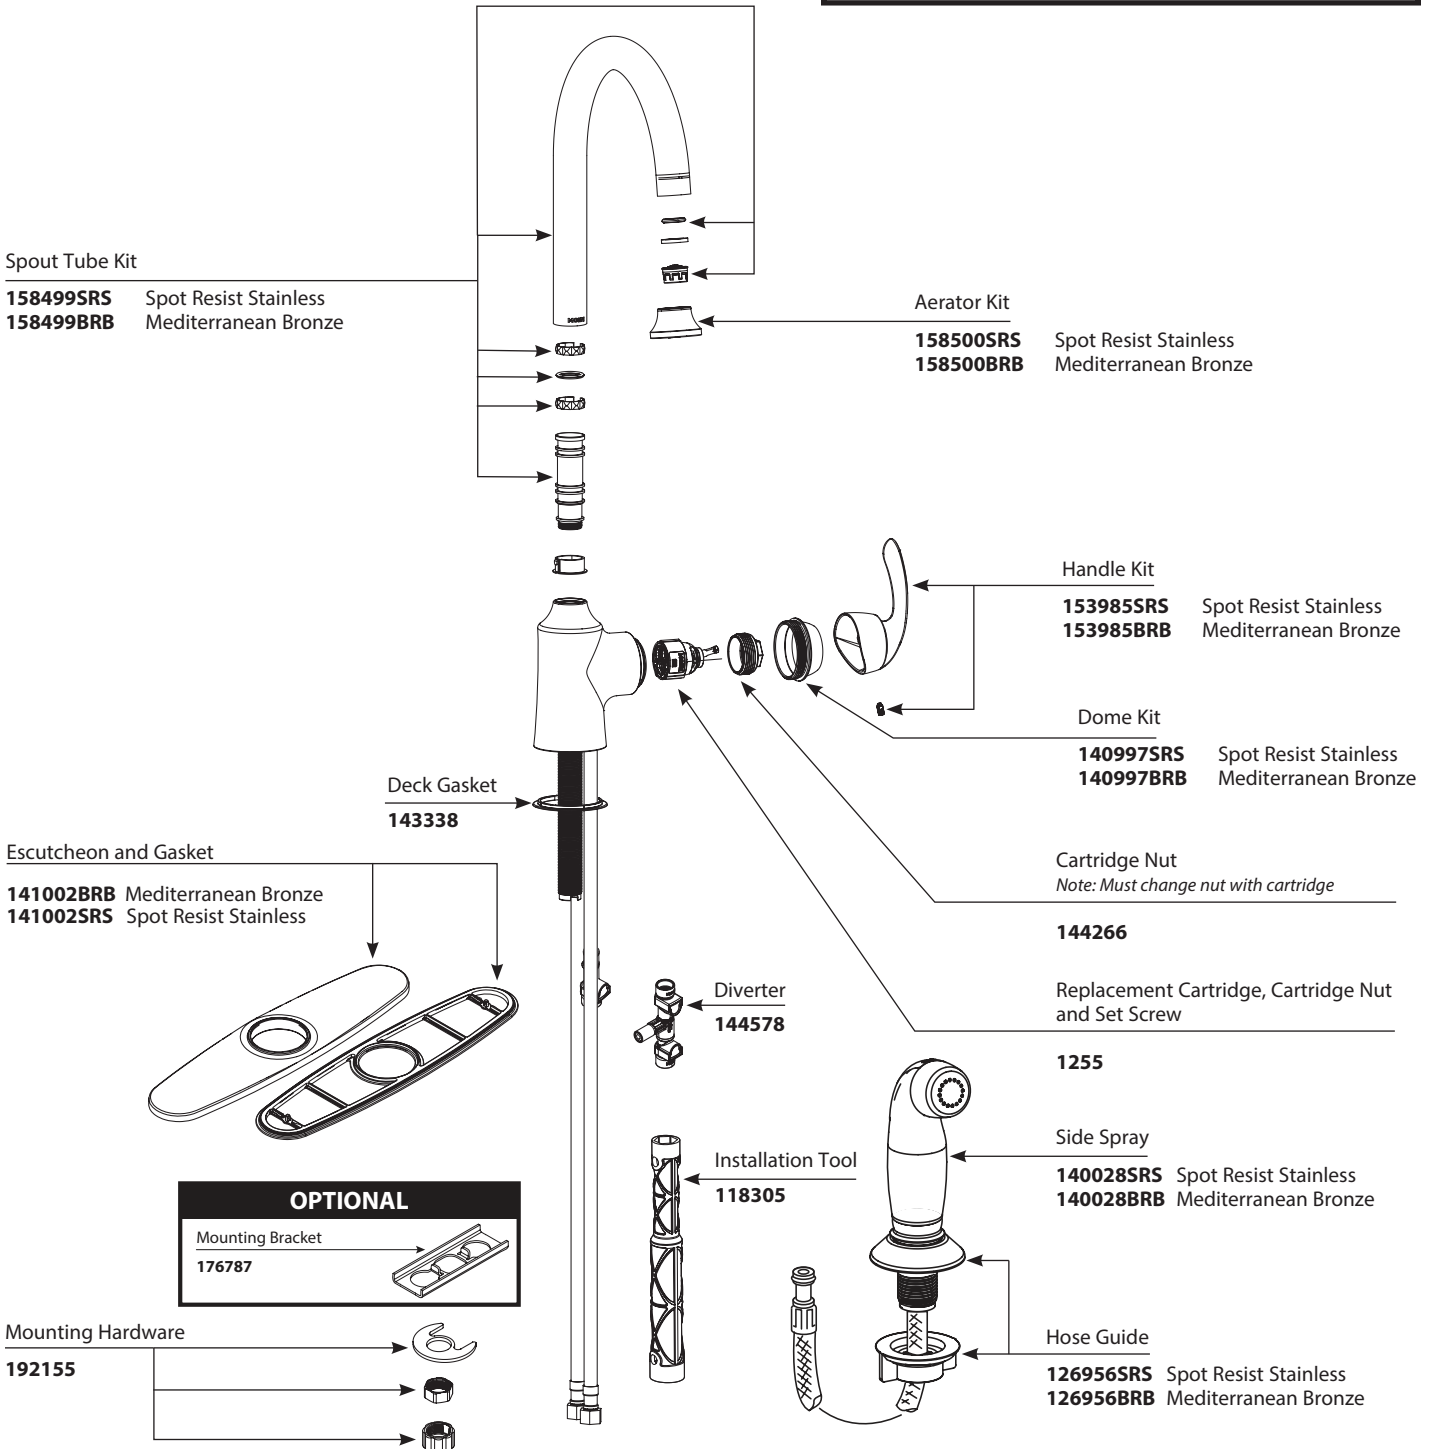

There is more than 1 version of this model.
Page down to identify the version you have.

■ Order by Part Number

Bayhill™ Single-Handle Kitchen Faucet		
MODEL	TYPE	FINISH
87301SRS	Lever	Spot Resist Stainless
87301BRB	Lever	Mediterranean Bronze

■ Order by Part Number

Bayhill™ Single-Handle Kitchen Faucet

MODEL	TYPE	FINISH
87301SRS	Lever	Spot Resist Stainless
87301BRB	Lever	Mediterranean Bronze

■ Order by Part Number

Bayhill™ Single-Handle Kitchen Faucet

MODEL	TYPE	FINISH
87301SRS	Lever	Spot Resist Stainless
87301BRB	Lever	Mediterranean Bronze