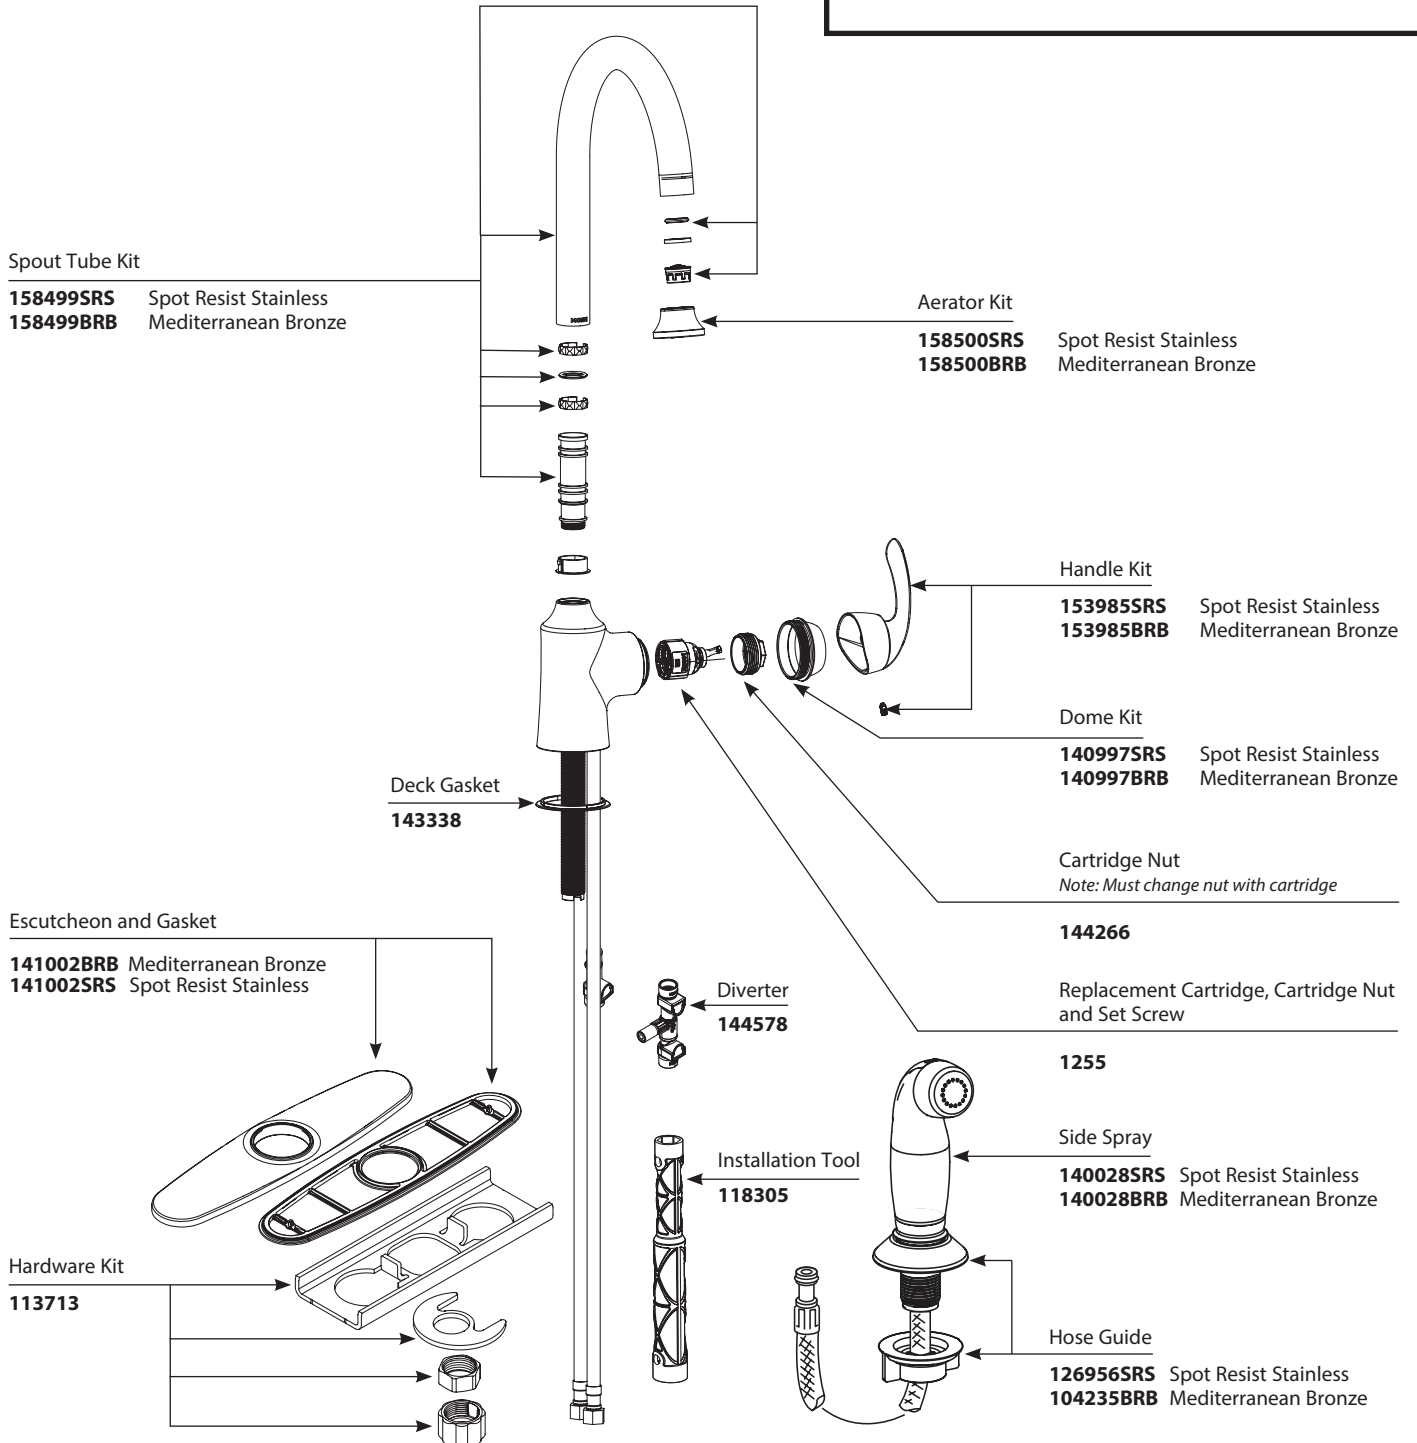

There is more than 1 version of this model.
Page down to identify the version you have.

■ Order by Part Number

Bayhill™ Single-Handle Kitchen Faucet		
MODEL	TYPE	FINISH
87301SRS	Lever	Spot Resist Stainless
87301BRB	Lever	Mediterranean Bronze

■ Order by Part Number

Bayhill™ Single-Handle Kitchen Faucet

MODEL	TYPE	FINISH
87301SRS	Lever	Spot Resist Stainless
87301BRB	Lever	Mediterranean Bronze

■ Order by Part Number

Bayhill™ Single-Handle Kitchen Faucet

MODEL	TYPE	FINISH
87301SRS	Lever	Spot Resist Stainless
87301BRB	Lever	Mediterranean Bronze