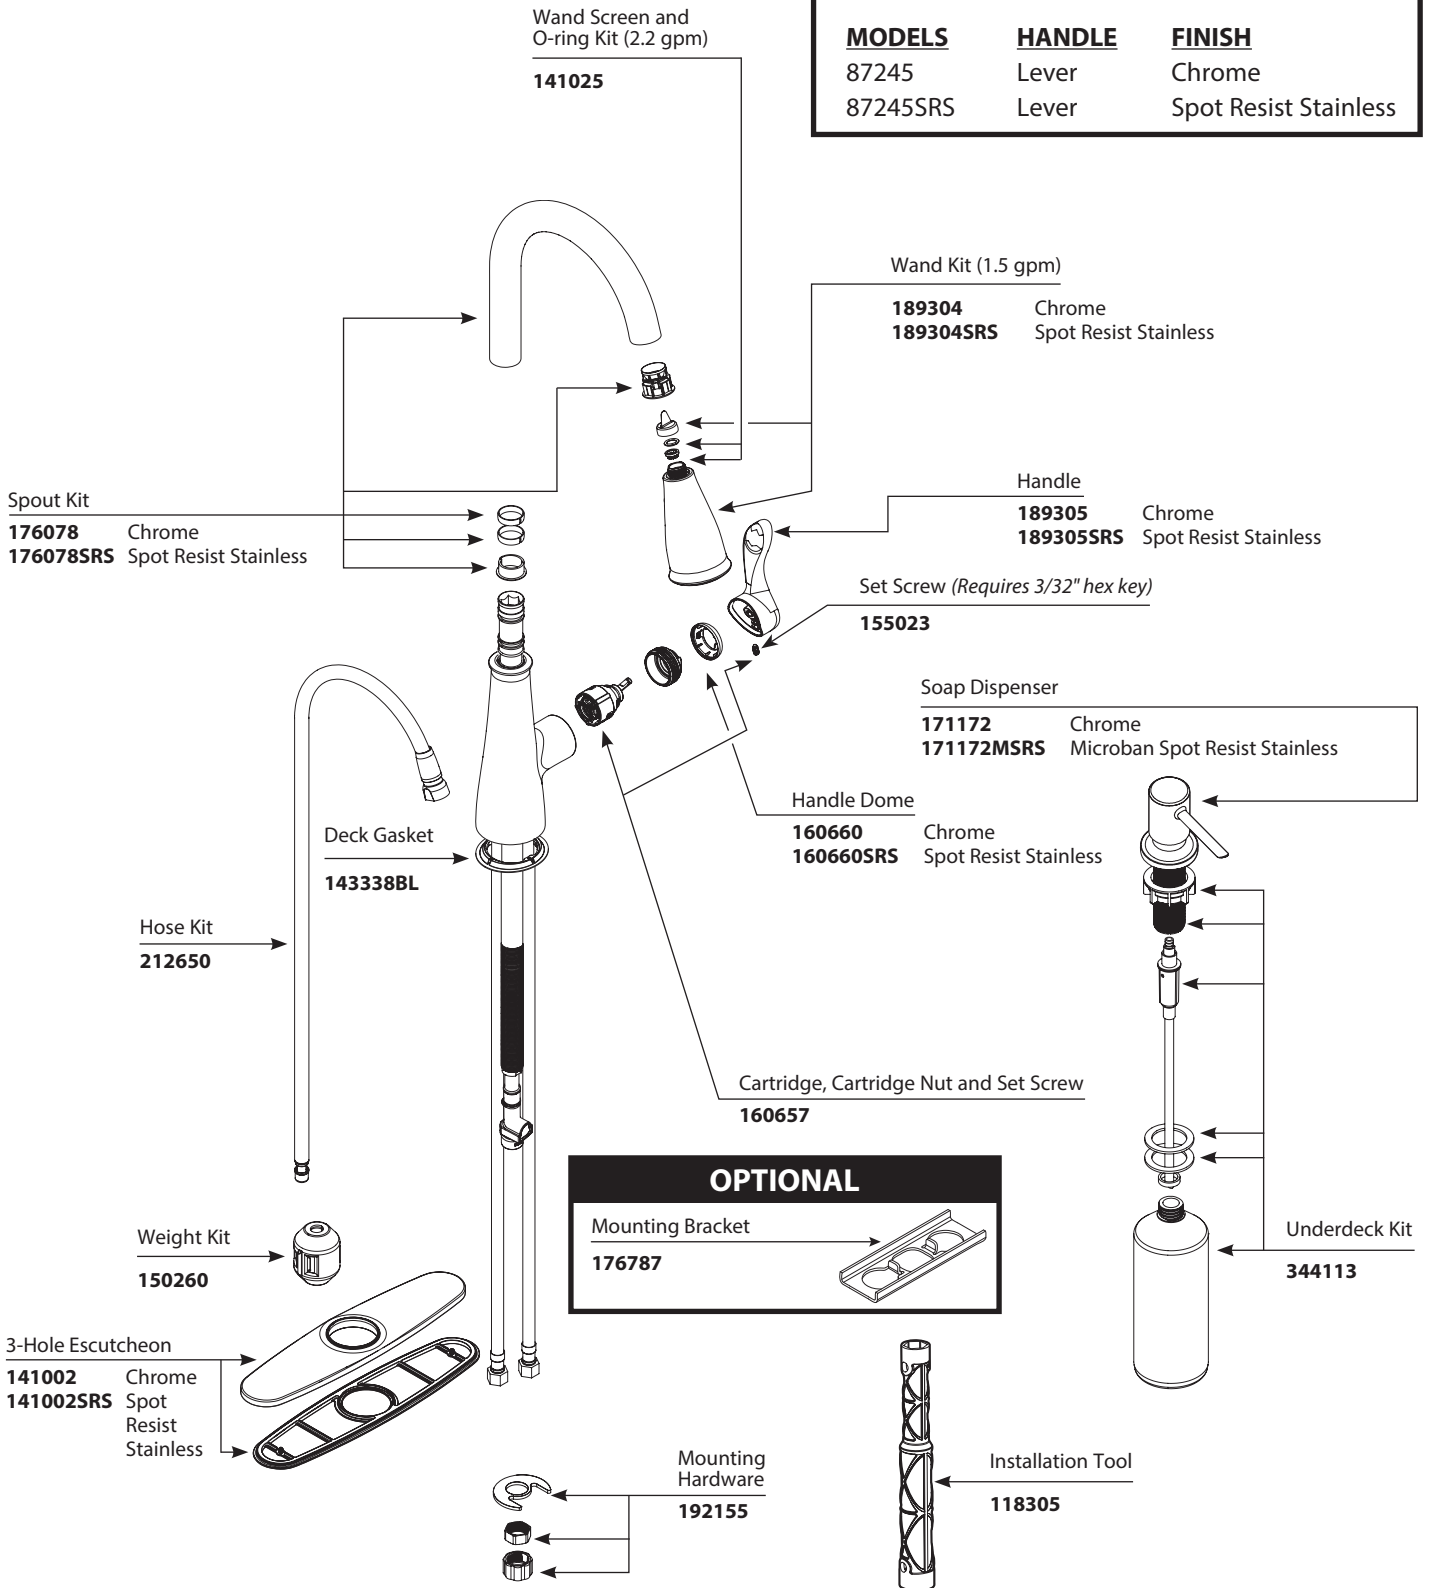

■ Order by Part Number

*There is more than one version of this model.
Page down to identify the version you have.*

HADLEY™		
Single-Handle High Arc Pulldown Kitchen Faucet		
<u>MODELS</u>	<u>HANDLE</u>	<u>FINISH</u>
87245	Lever	Chrome
87245SRS	Lever	Spot Resist Stainless

■ Order by Part Number

Illustrated Parts

HADLEY™		
Single-Handle High Arc Pulldown Kitchen Faucet		
<u>MODELS</u>	<u>HANDLE</u>	<u>FINISH</u>
87245	Lever	Chrome
87245SRS	Lever	Spot Resist Stainless