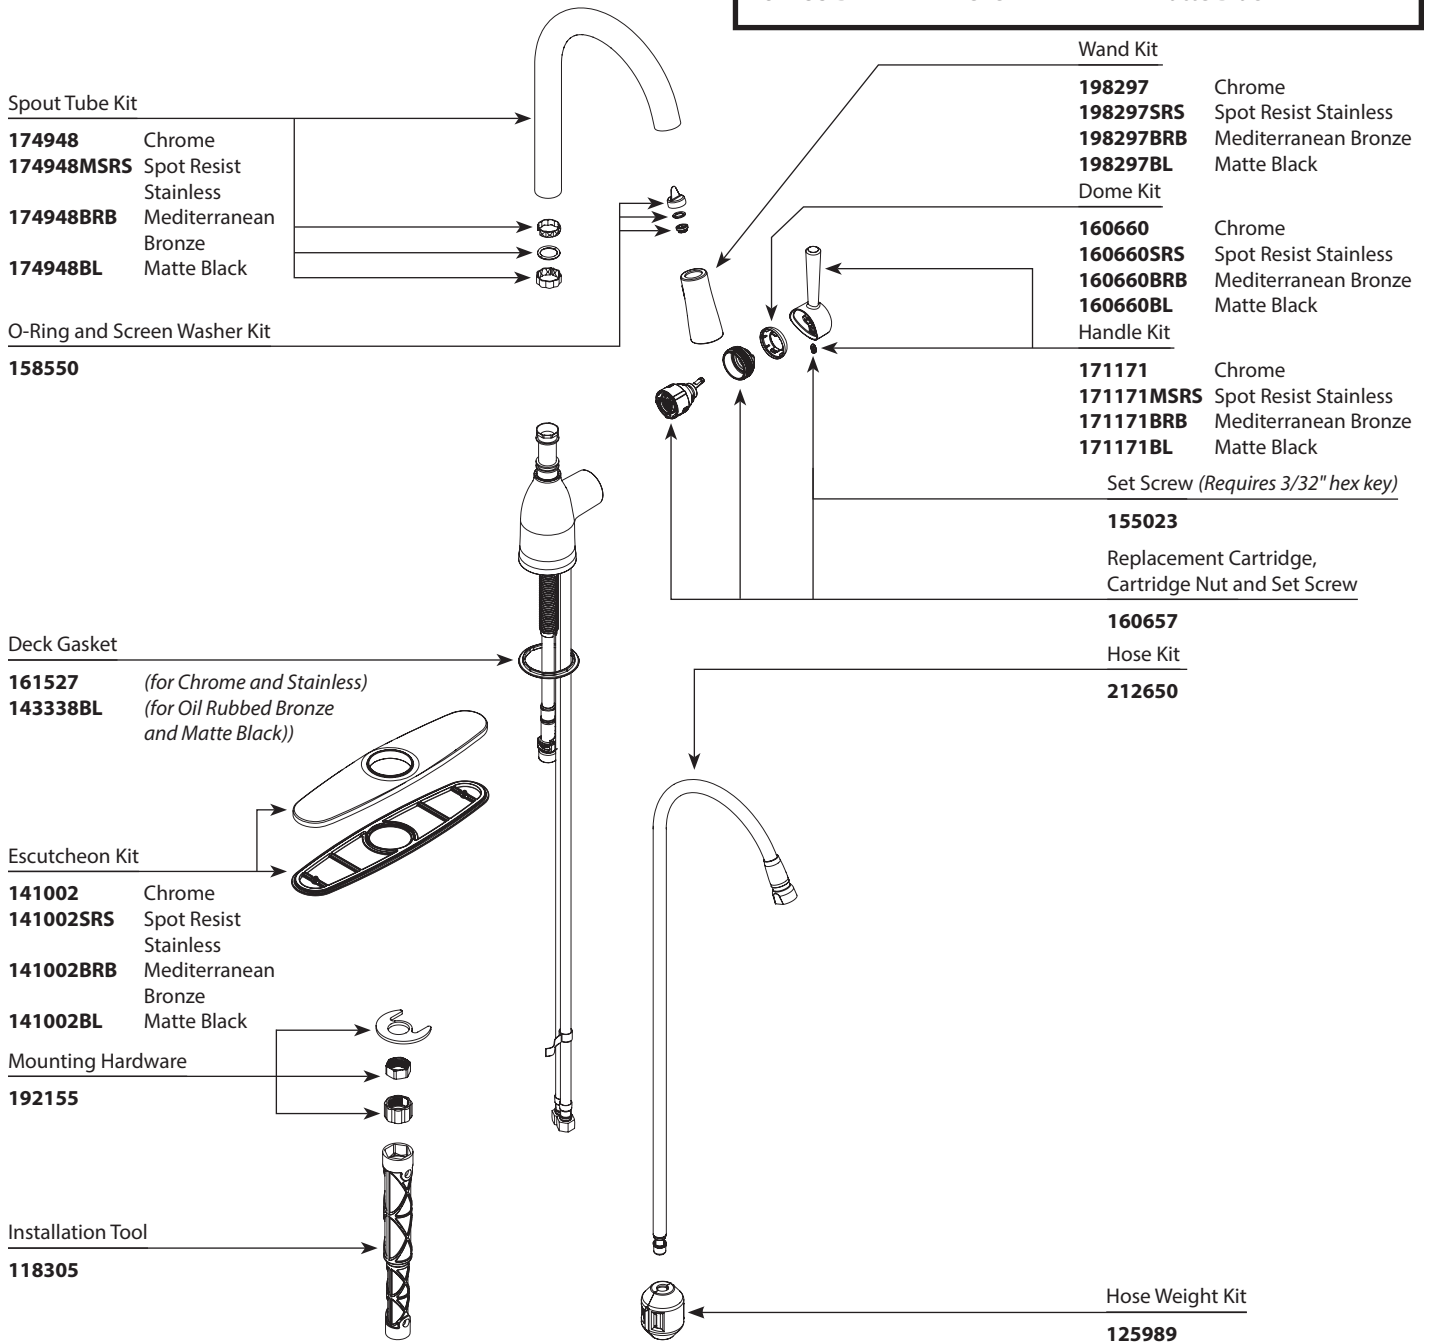

■ Order by Part Number

ADLER™		
Single-Handle High Arc Pulldown Kitchen Faucet		
MODEL	HANDLE	FINISH
87233	Lever	Chrome
87233SRS	Lever	Spot Resist Stainless
87233 BRB	Lever	Mediterranean Bronze
87233 BL	Lever	Matte Black

**OPTIONAL**

Mounting Bracket

**176787**