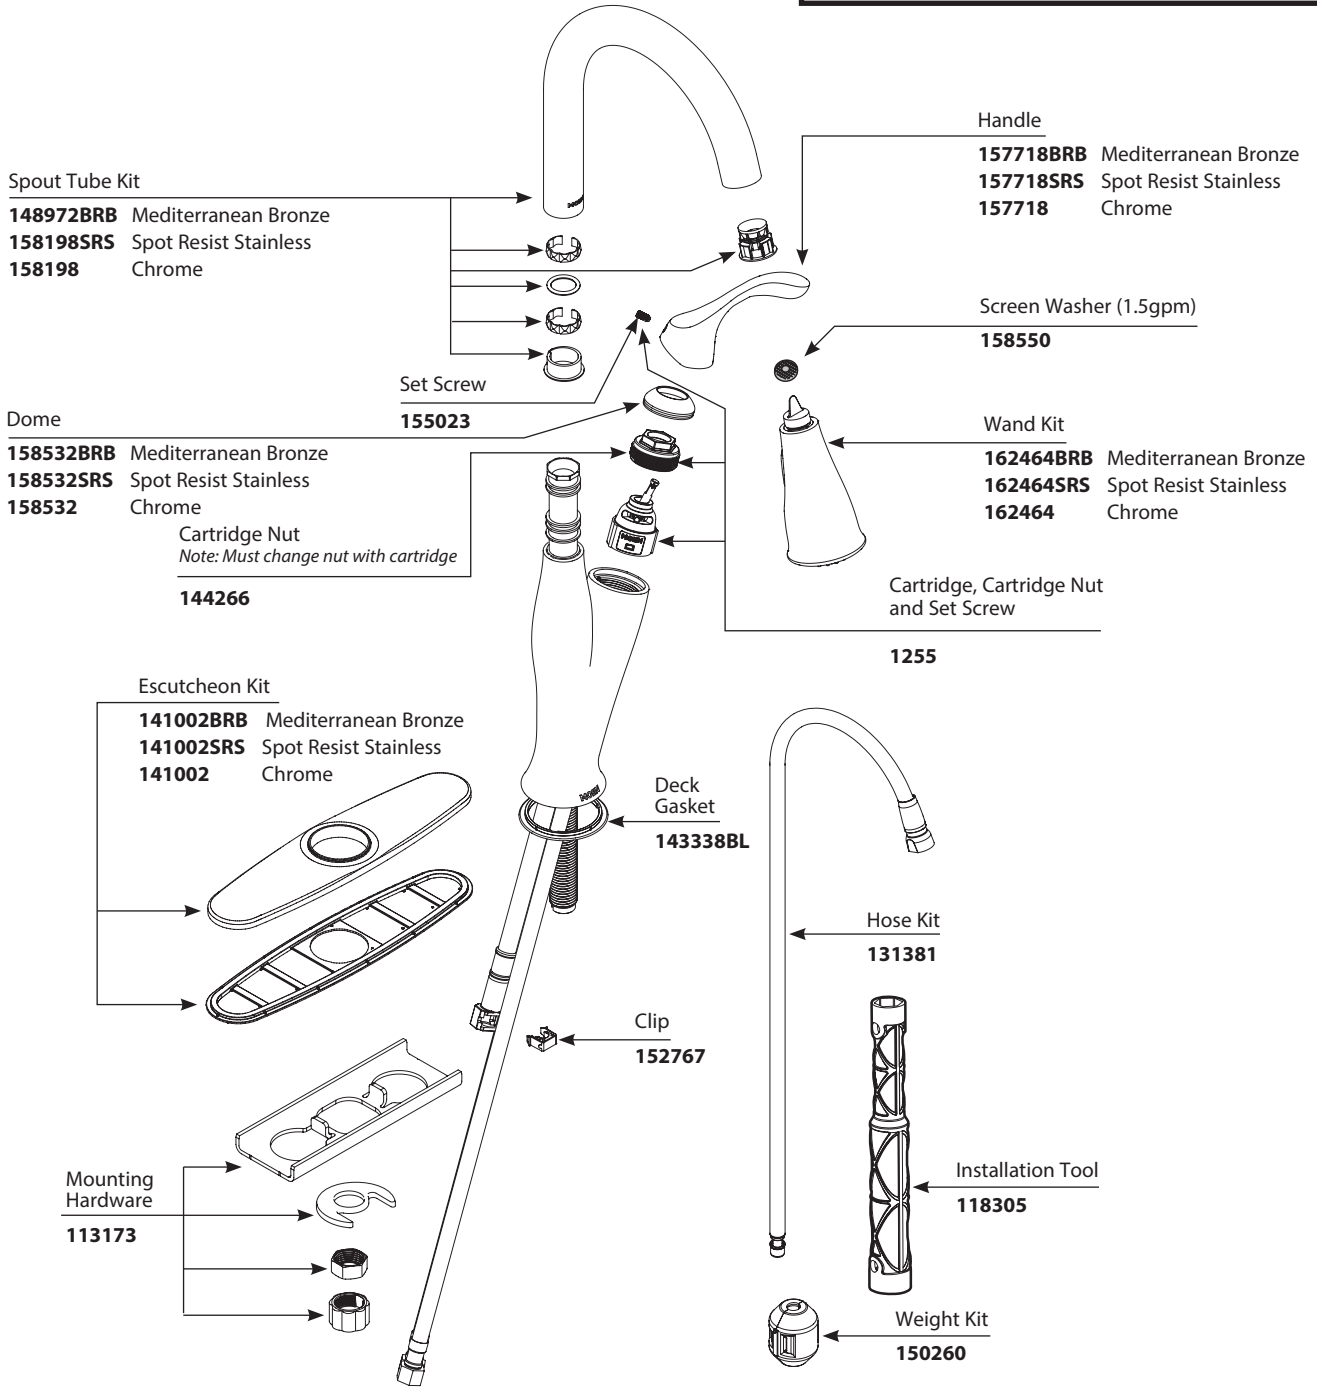

Buy it for looks. Buy it for life.®

■ Order by Part Number

*There is more than 1 version of this model.
Page down to identify the version you have.*

Illustrated Parts

BENTON™		
Single-Handle High Arc Pulldown Kitchen Faucet		
MODEL	HANDLE	FINISH
87211BRB	Lever	Mediterranean Bronze
87211SRS	Lever	Spot Resist Stainless
87211	Lever	Chrome

Buy it for looks. Buy it for life.®

Illustrated Parts

■ Order by Part Number

BENTON™		
Single-Handle High Arc Pulldown Kitchen Faucet		
MODEL	HANDLE	FINISH
87211BRB	Lever	Mediterranean Bronze
87211SRS	Lever	Spot Resist Stainless

TO ORDER PARTS CALL: 1-800-BUY-MOEN

www.moen.com

Buy it for looks. Buy it for life.®

■ Order by Part Number

Illustrated Parts

BENTON™		
Single-Handle High Arc Pulldown Kitchen Faucet		
MODEL	HANDLE	FINISH
87211BRB	Lever	Mediterranean Bronze
87211SRS	Lever	Spot Resist Stainless