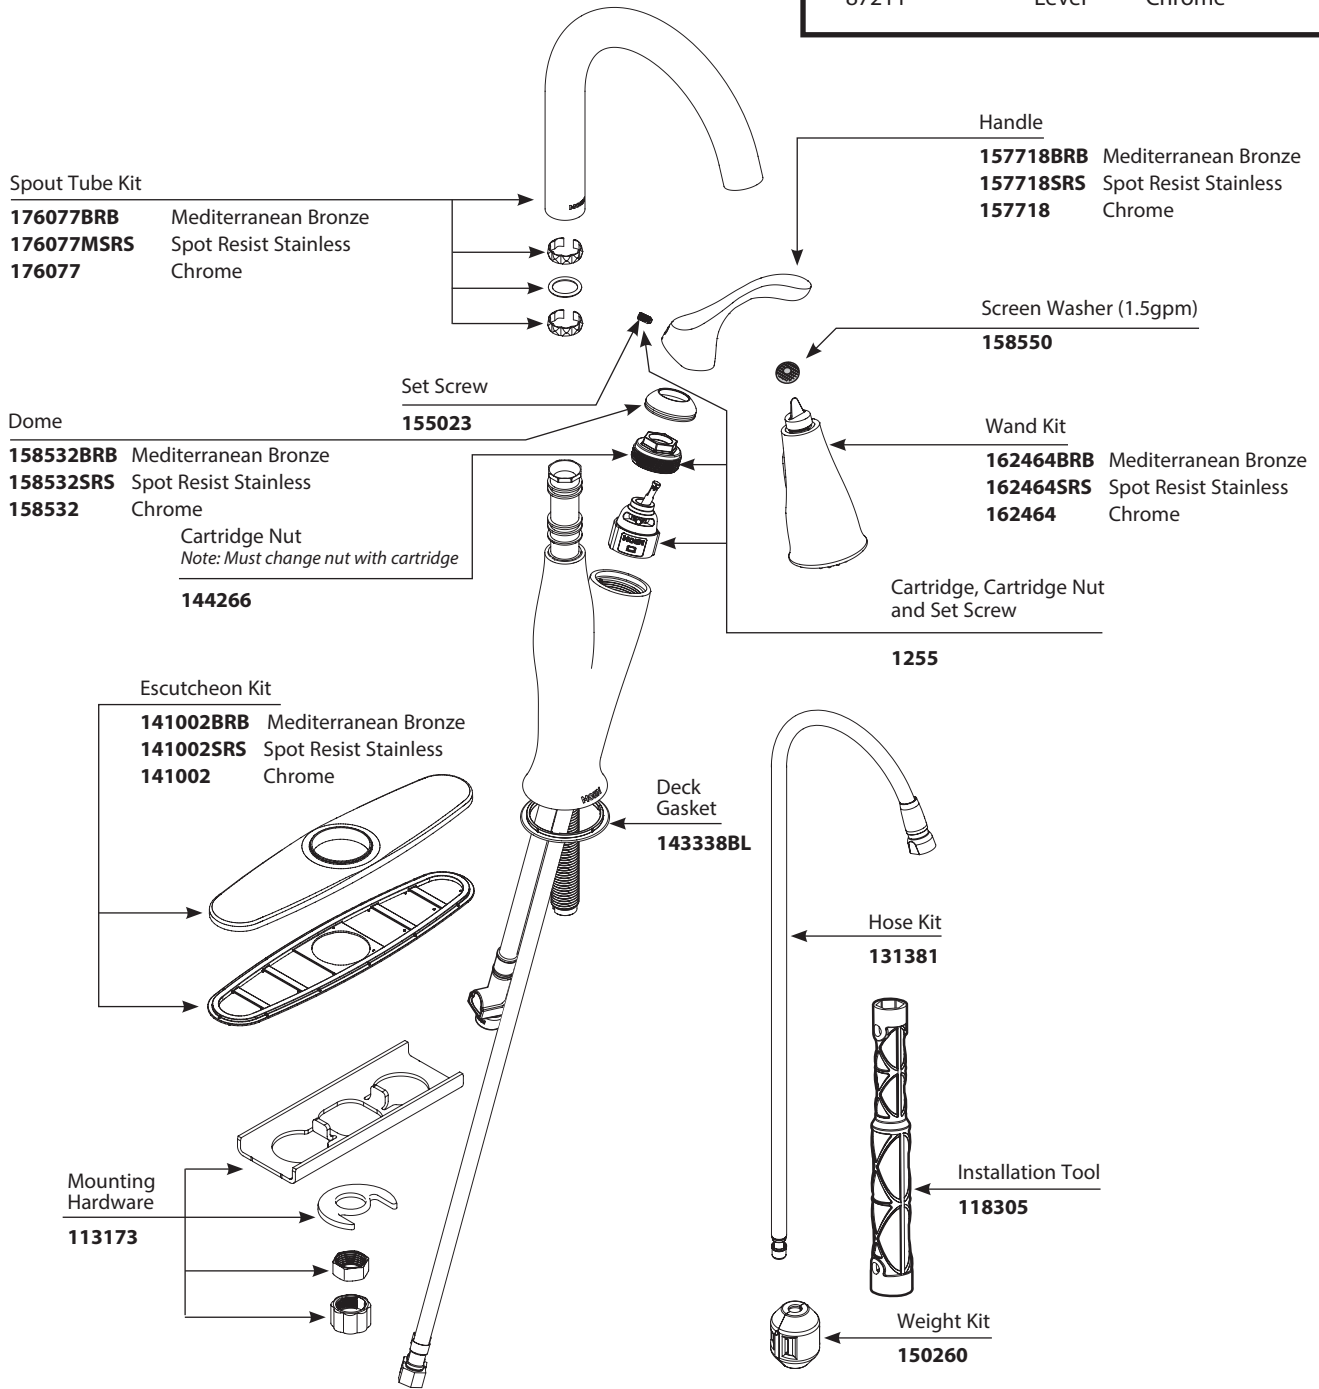

Buy it for looks. Buy it for life.®

■ Order by Part Number

*There is more than 1 version of this model.
Page down to identify the version you have.*

Illustrated Parts

BENTON™		
Single-Handle High Arc Pulldown Kitchen Faucet		
MODEL	HANDLE	FINISH
87211BRB	Lever	Mediterranean Bronze
87211SRS	Lever	Spot Resist Stainless
87211	Lever	Chrome

Buy it for looks. Buy it for life.®

Illustrated Parts

■ Order by Part Number

BENTON™		
Single-Handle High Arc Pulldown Kitchen Faucet		
MODEL	HANDLE	FINISH
87211BRB	Lever	Mediterranean Bronze
87211SRS	Lever	Spot Resist Stainless

TO ORDER PARTS CALL: 1-800-BUY-MOEN

www.moen.com

Buy it for looks. Buy it for life.®

■ Order by Part Number

Illustrated Parts

BENTON™		
Single-Handle High Arc Pulldown Kitchen Faucet		
MODEL	HANDLE	FINISH
87211BRB	Lever	Mediterranean Bronze
87211SRS	Lever	Spot Resist Stainless