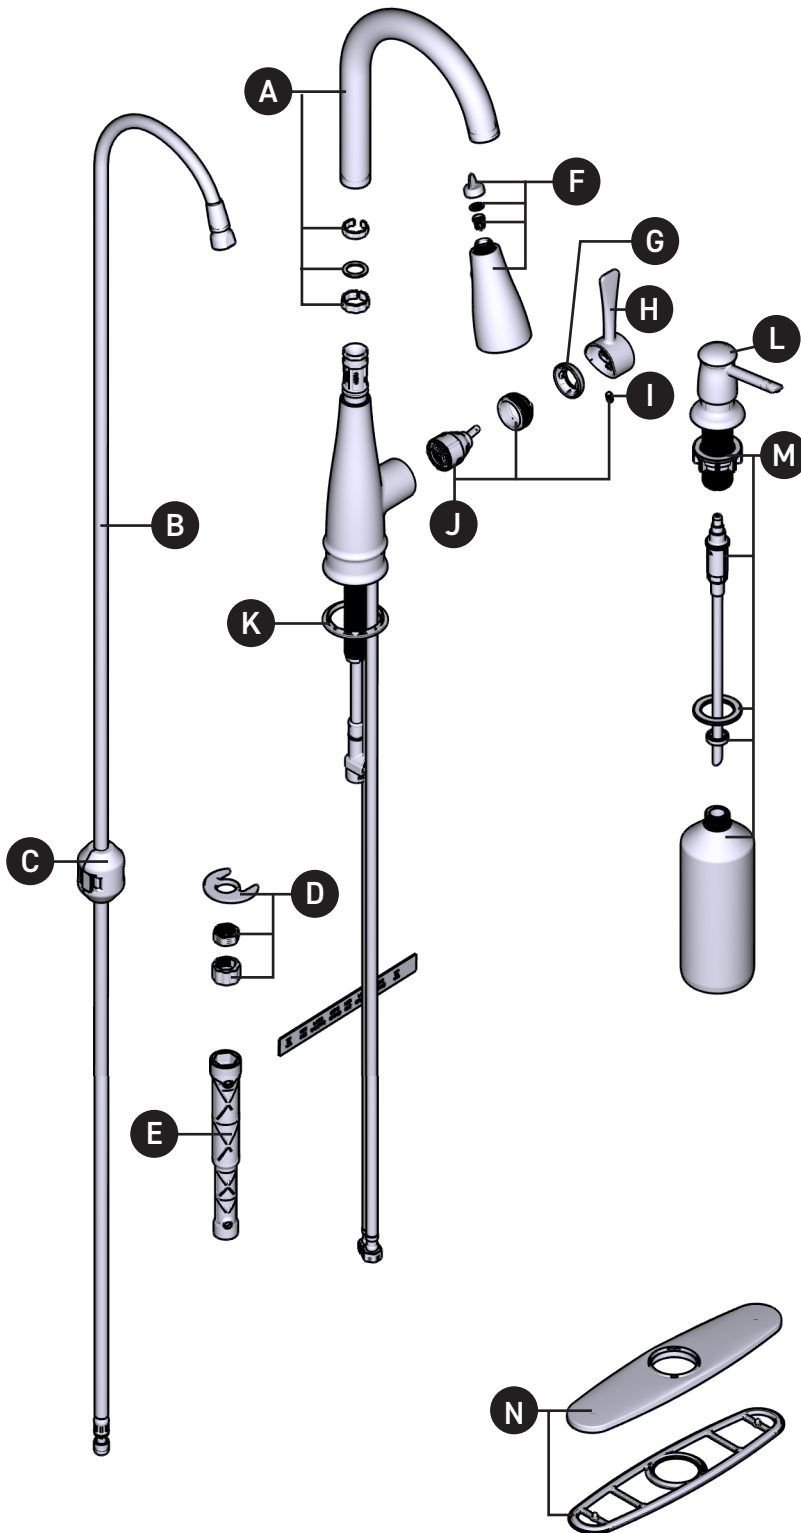

Illustrated Parts

Birchfield™

Single Handle Pulldown Kitchen Faucet

MODEL
87205SRS

HANDLE
Lever

FINISH
Spot Resist Stainless

ID	Kit Number	Kit Description	Finish
A	176078SRS	Spout Tube Kit	Spot Resist Stainless
B	150259	Hose Kit	N/A
C	125989	Hose Weight Kit	N/A
D	192155	Mounting Hardware	N/A
E	118305	Installation Tool	N/A
F	191004SRS	Wand Kit	Spot Resist Stainless
G	160660SRS	Handle Dome	Spot Resist Stainless
H	203694SRS	Handle	Spot Resist Stainless
I	155023	Set Screw (requires 3/32" hex key)	N/A
J	160657	Cartridge, Cartridge Nut & Set Screw	N/A
K	168498	Deck Gasket	N/A
L	169253SRS	Soap Dispenser	Spot Resist Stainless
M	344113	Underdeck Kit	N/A
N	141002SRS	Escutcheon Kit	Spot Resist Stainless