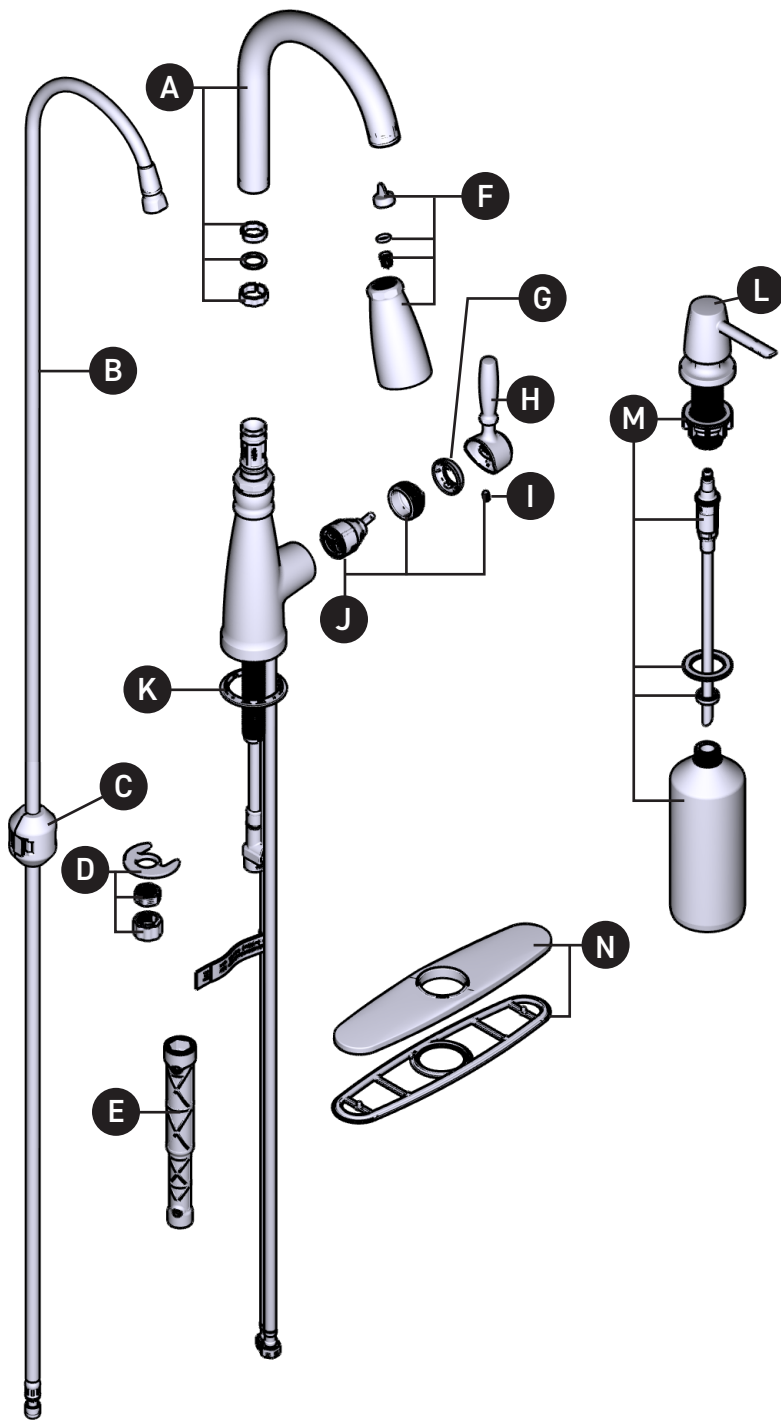

Illustrated Parts

Boman™

Single Handle Pulldown Kitchen Faucet

MODEL 87162SRS **HANDLE** Lever **FINISH** Spot Resist Stainless

ID	Kit Number	Kit Description	Finish
A	176078SRS	Spout Tube Kit	Spot Resist Stainless
B	150259	Hose Kit	N/A
C	125989	Hose Weight Kit	N/A
D	192155	Mounting Hardware	N/A
E	118305	Installation Tool	N/A
F	203824SRS	Wand Kit	Spot Resist Stainless
G	160660SRS	Handle Dome	Spot Resist Stainless
H	203695SRS	Handle	Spot Resist Stainless
I	155023	Set Screw (requires 3/32" hex key)	N/A
J	160657	Cartridge, Cartridge Nut & Set Screw	N/A
K	168498	Deck Gasket	N/A
L	190520SRS	Soap Dispenser	Spot Resist Stainless
M	344113	Underdeck Kit	N/A
N	141002SRS	Escutcheon Kit	Spot Resist Stainless