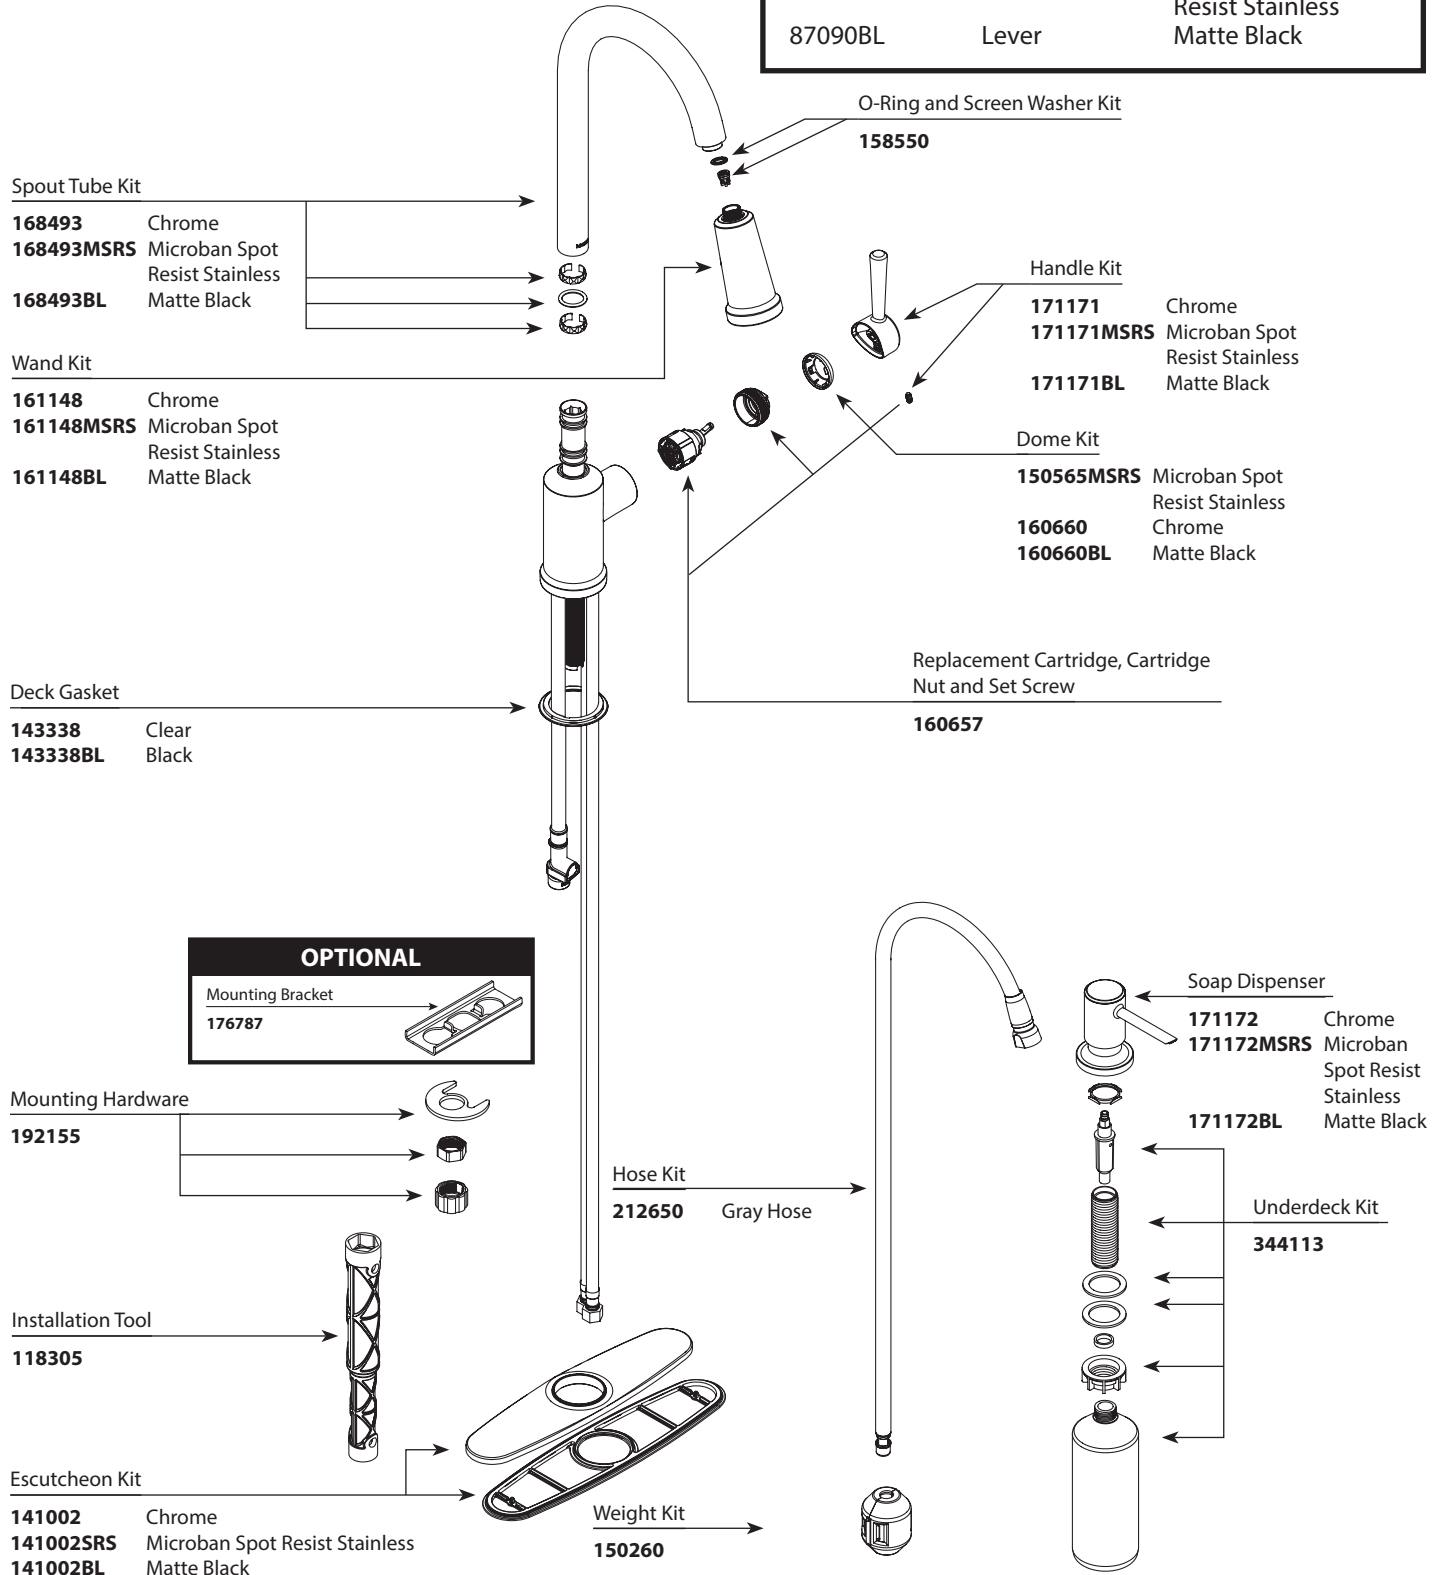

There is more than 1 version of this model.
Page down to identify the version you have.

Order by Part Number

Indi™ Single-Handle High Arc Pulldown Kitchen Faucet		
MODEL	HANDLE	FINISH
87090	Lever	Chrome
87090MSRS	Lever	Microban Spot Resist Stainless
87090BL	Lever	Matte Black

■ Order by Part Number

Indi™ Single-Handle High Arc Pulldown Kitchen Faucet		
MODEL	HANDLE	FINISH
87090	Lever	Chrome
87090MSRS	Lever	Microban Spot Resist Stainless
87090BL	Lever	Matte Black