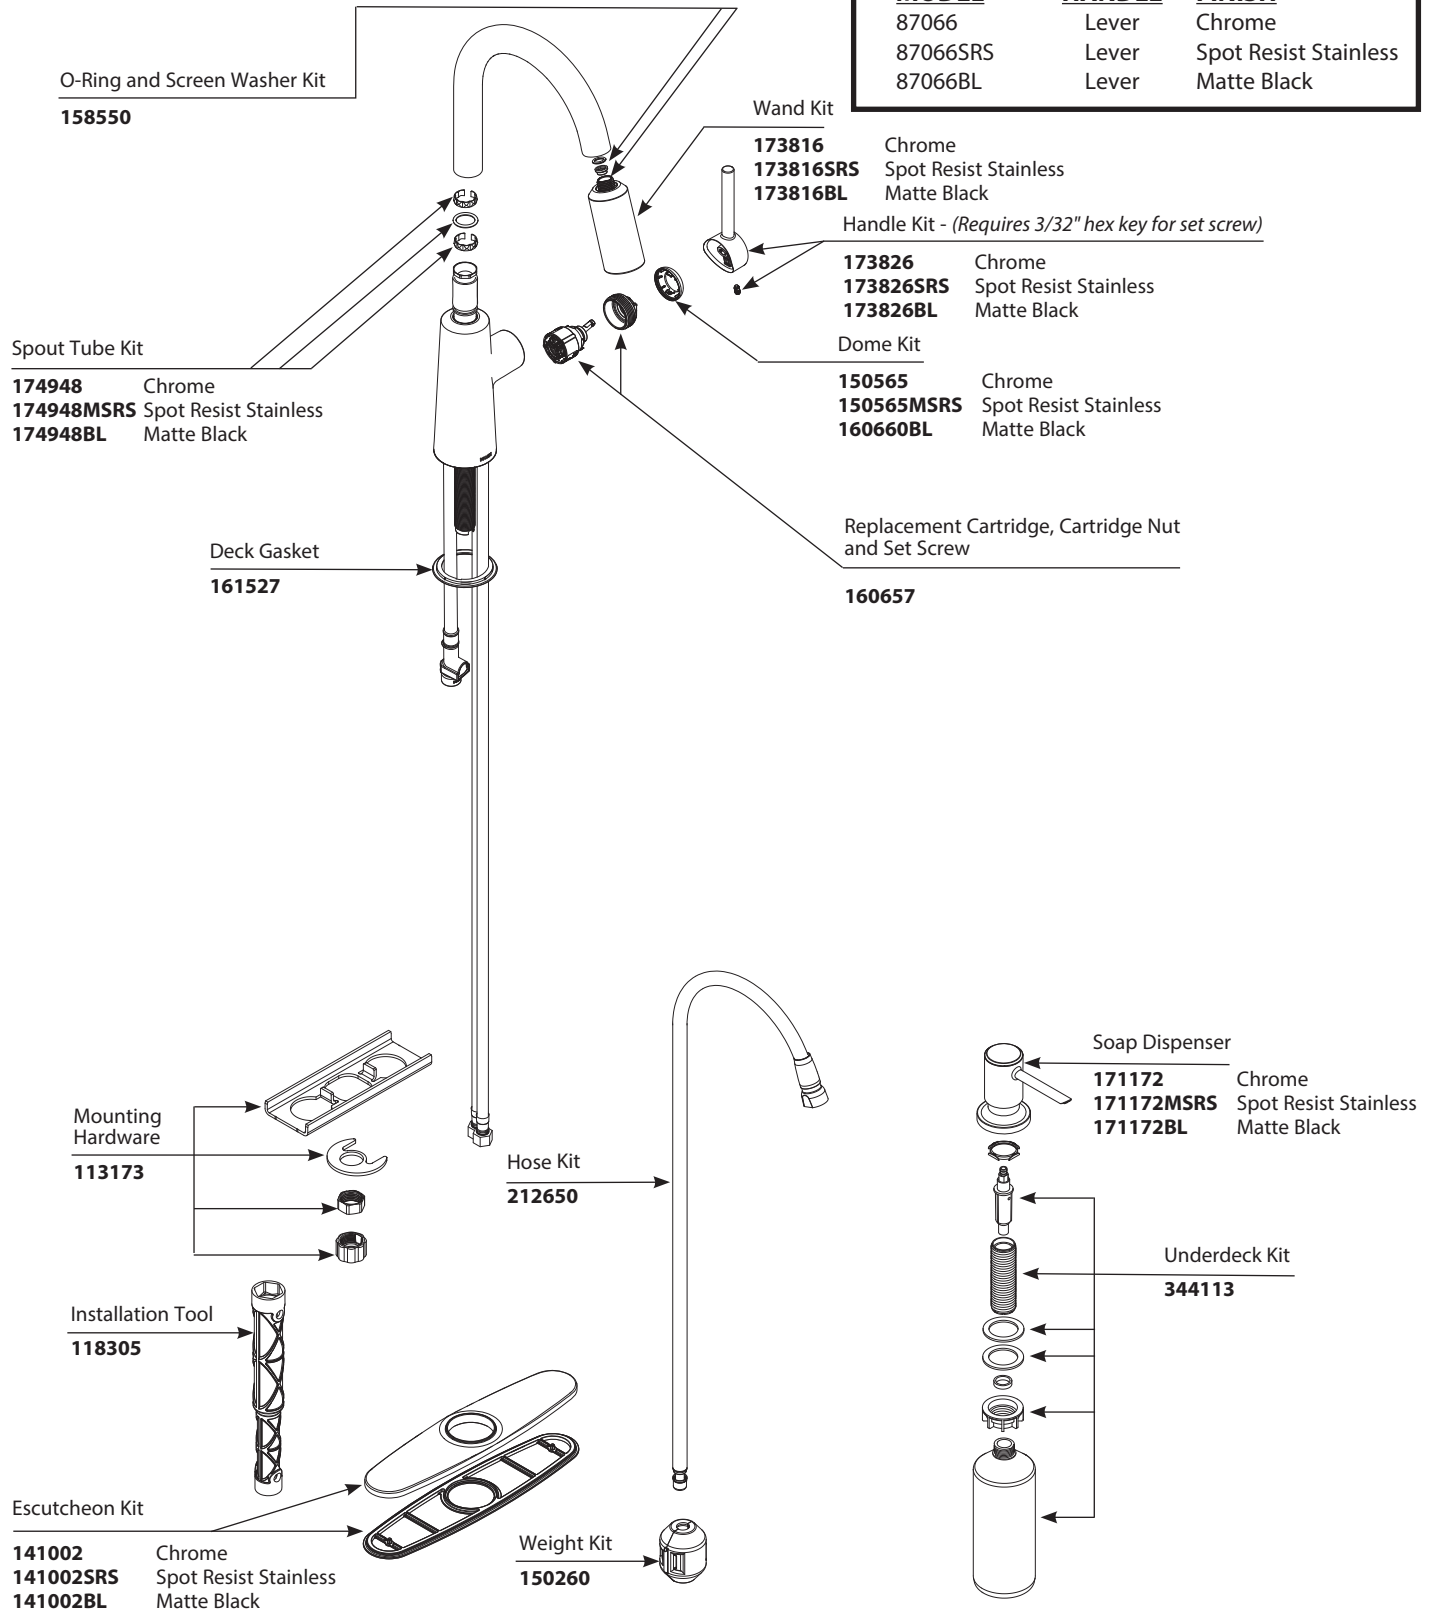

Buy it for looks. Buy it for life.®

■ Order by Part Number

Illustrated Parts

Nori™ Single-Handle High Arc Pulldown Kitchen Faucet

MODEL	HANDLE	FINISH
87066	Lever	Chrome
87066SRS	Lever	Spot Resist Stainless
87066BL	Lever	Matte Black

TO ORDER PARTS CALL: 1-800-BUY-MOEN

www.moen.com