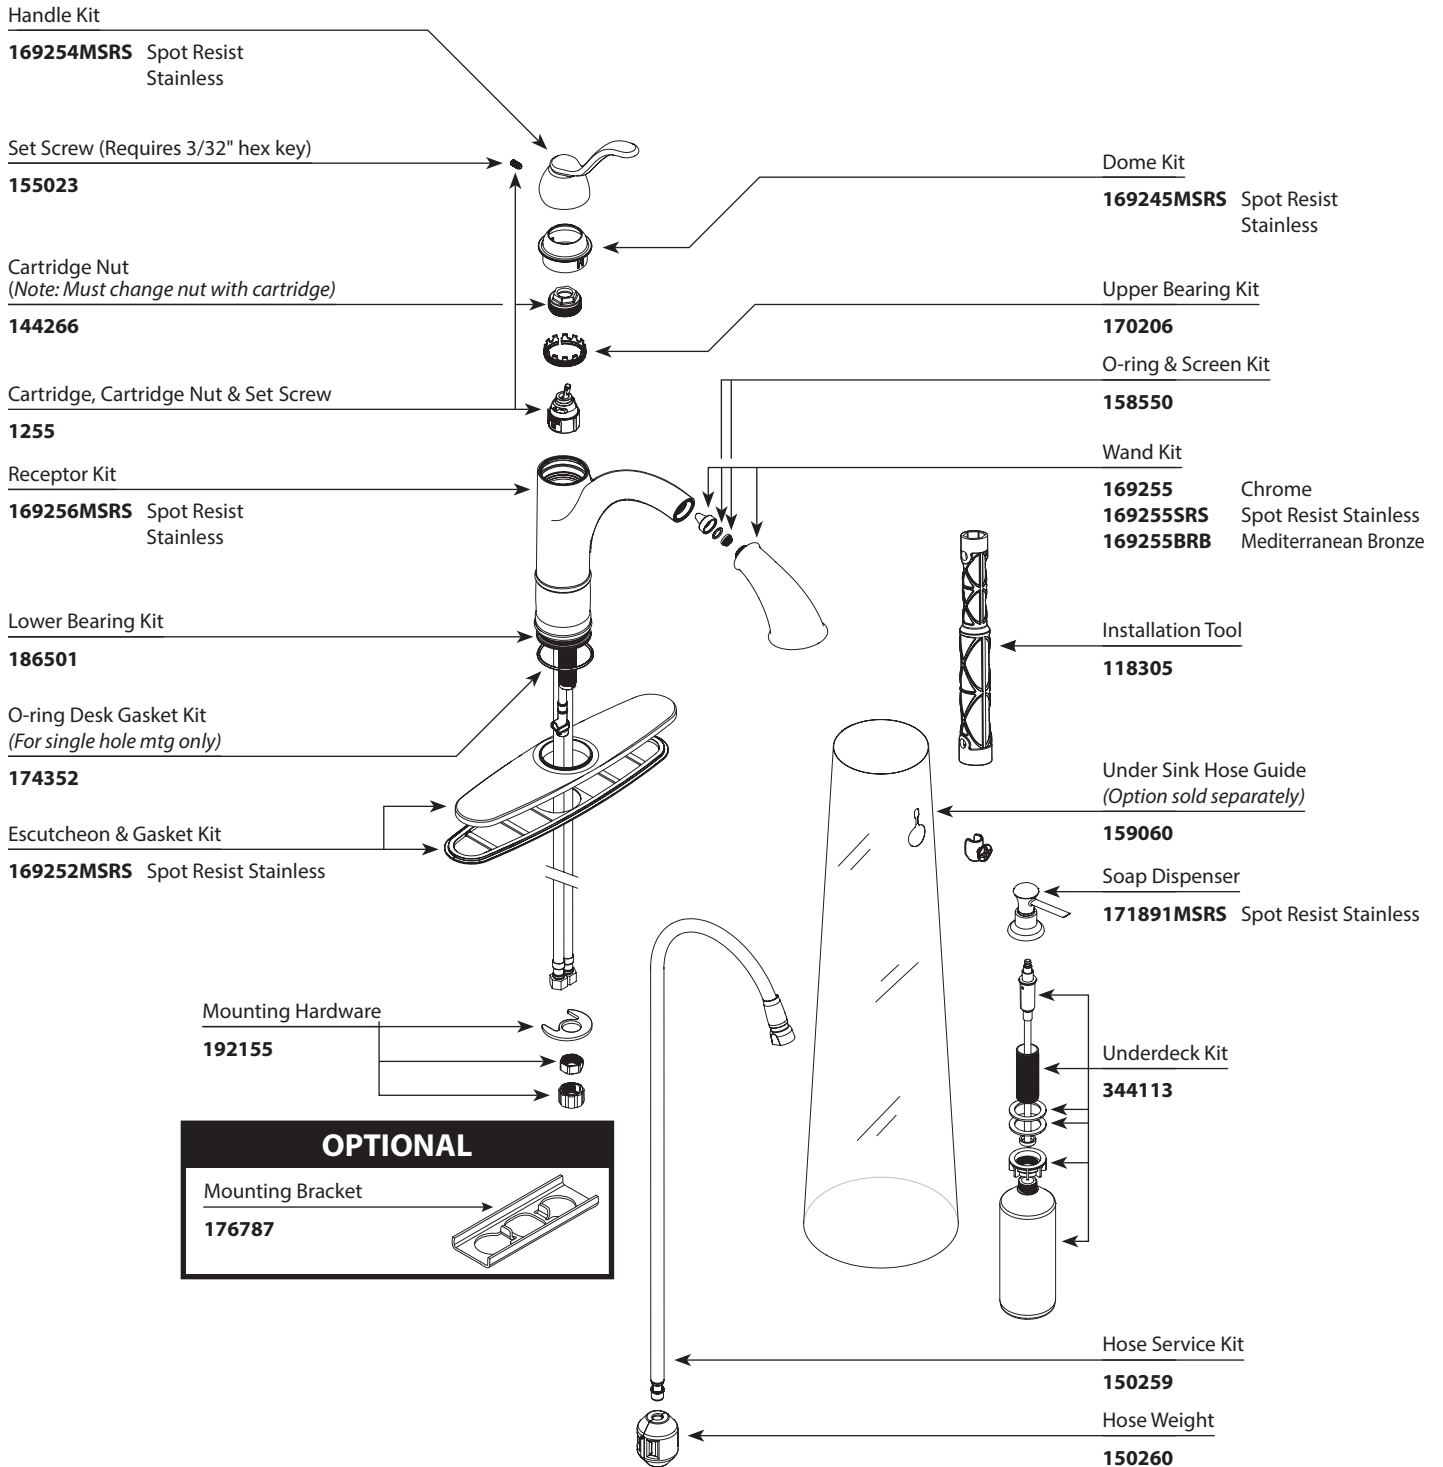

■ Order by Part Number

*There is more than 1 version of this model.
Page down to identify the version you have.*

WALDEN™	
Single Handle Kitchen Pull Out Faucet	
MODEL	FINISH
87045MSRS	Spot Resist Stainless

WALDEN™	
Single Handle Kitchen Pull Out Faucet	
MODEL	FINISH
87045MSRS	Spot Resist Stainless

■ **Order by Part Number**