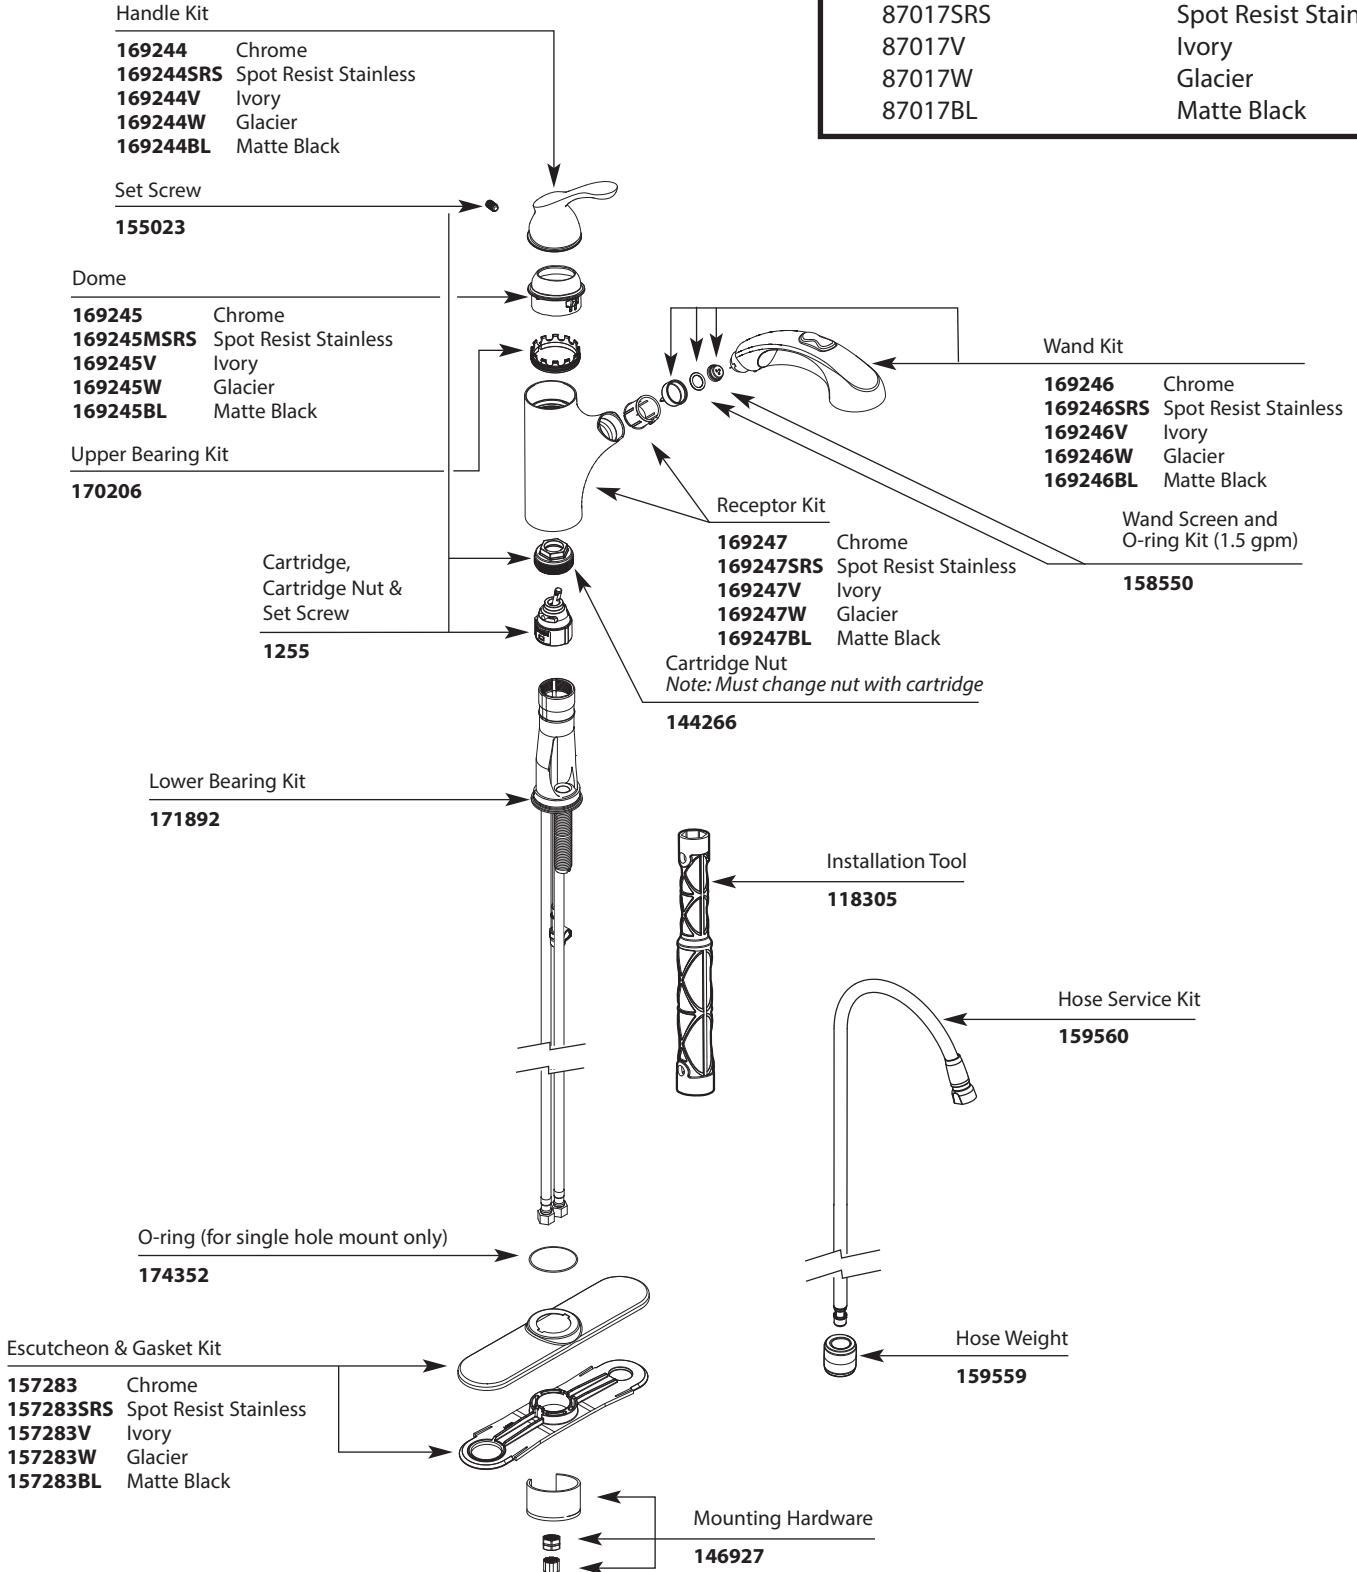

# Illustrated Parts

■ Order by Part Number

*There is more than 1 version of this model.  
Page down to identify the version you have.*

Banbury®	
Single Control Kitchen Pullout Faucet	
MODEL	FINISH
87017	Chrome
87017SRS	Spot Resist Stainless
87017V	Ivory
87017W	Glacier
87017BL	Matte Black

# Illustrated Parts

■ Order by Part Number

Banbury®	
Single Control Kitchen Pullout Faucet	
<u>MODEL</u>	<u>FINISH</u>
87017	Chrome
87017SRS	Spot Resist Stainless
87017V	Ivory
87017W	Glacier
87017BL	Matte Black