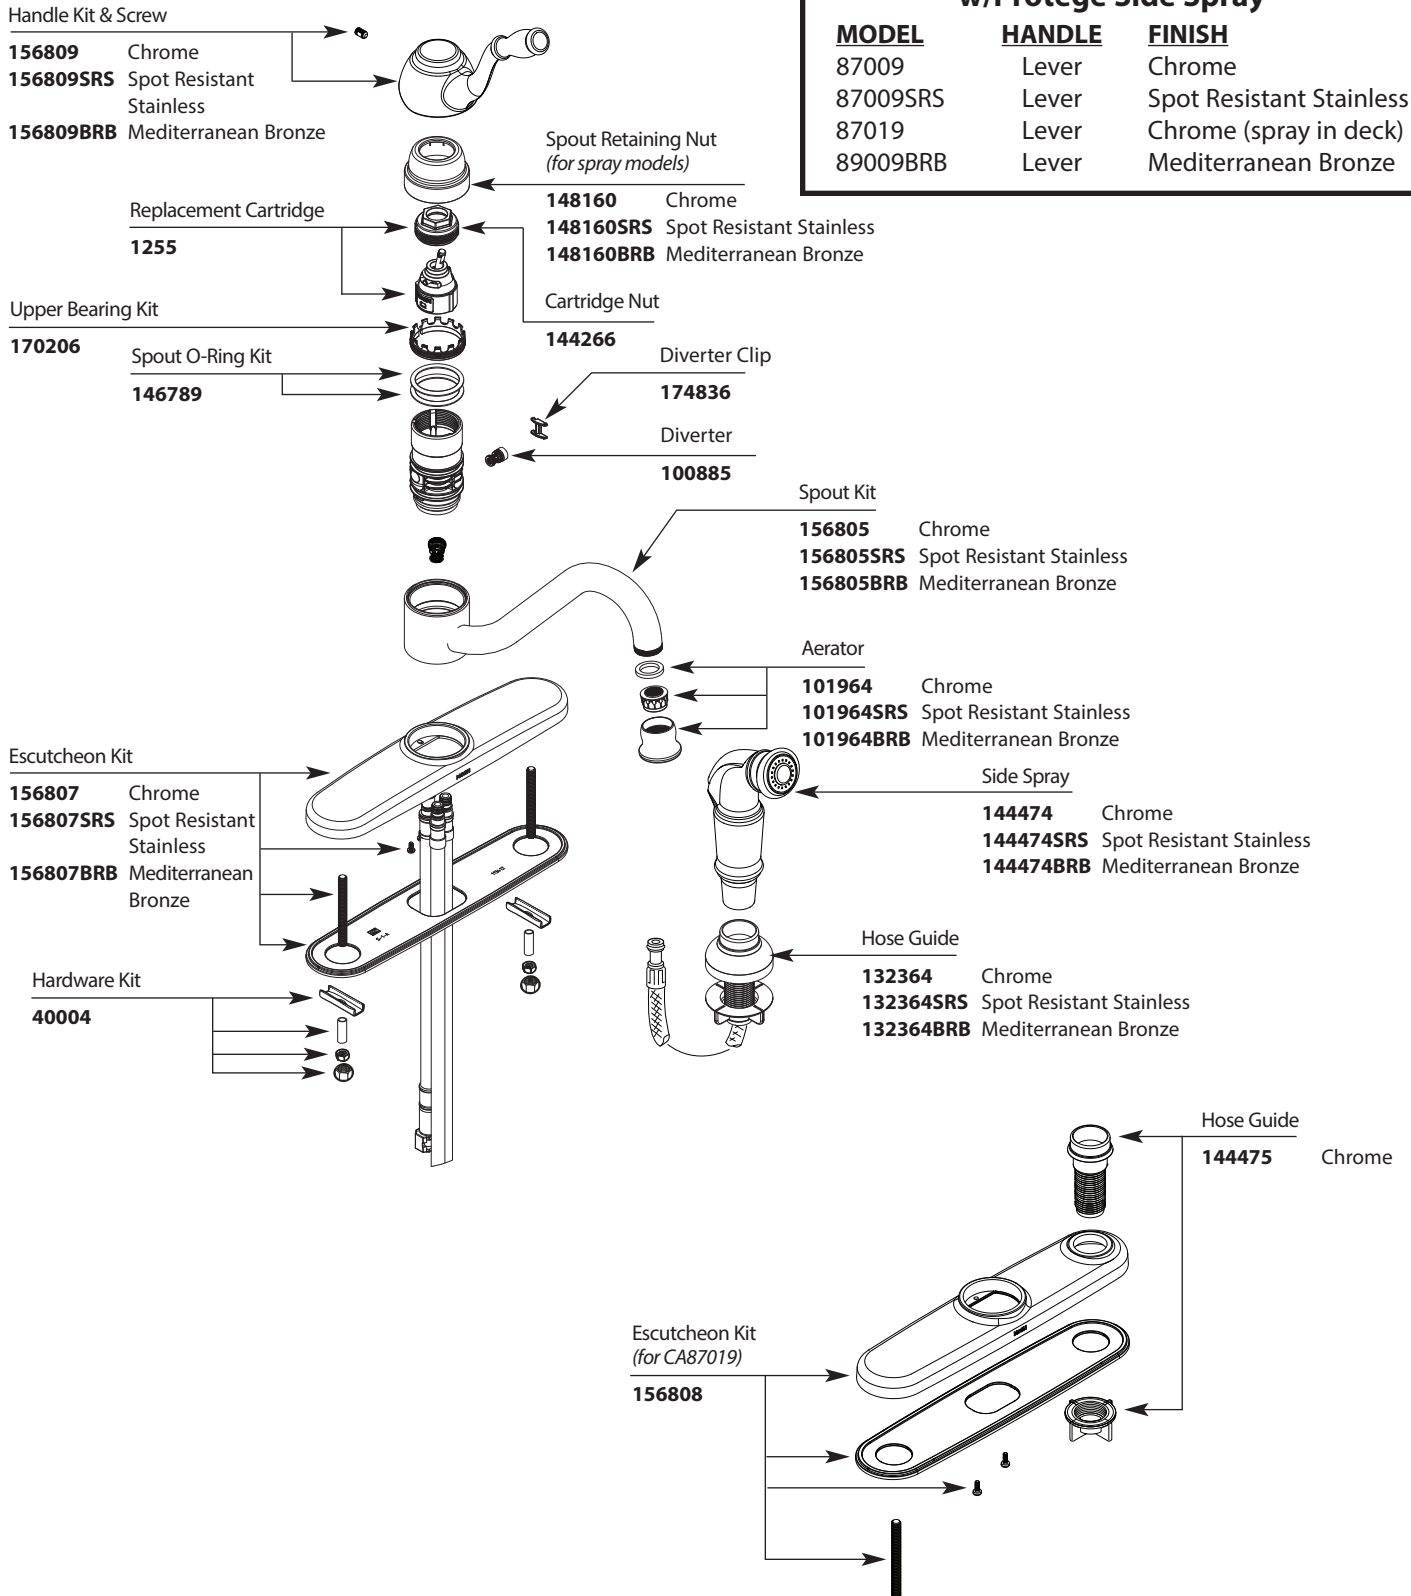

# Illustrated Parts

TO ORDER PARTS CALL: 1-800-BUY-MOEN

www.moen.com

Buy it for looks. Buy it for life.®

■ Order by Part Number

# Illustrated Parts

Lindley™		
Single Handle Lever Kitchen Faucet w/Protégé Side Spray		
MODEL	HANDLE	FINISH
87009	Lever	Chrome
87009SRS	Lever	Spot Resistant Stainless
87019	Lever	Chrome (spray in deck)
89009BRB	Lever	Mediterranean Bronze