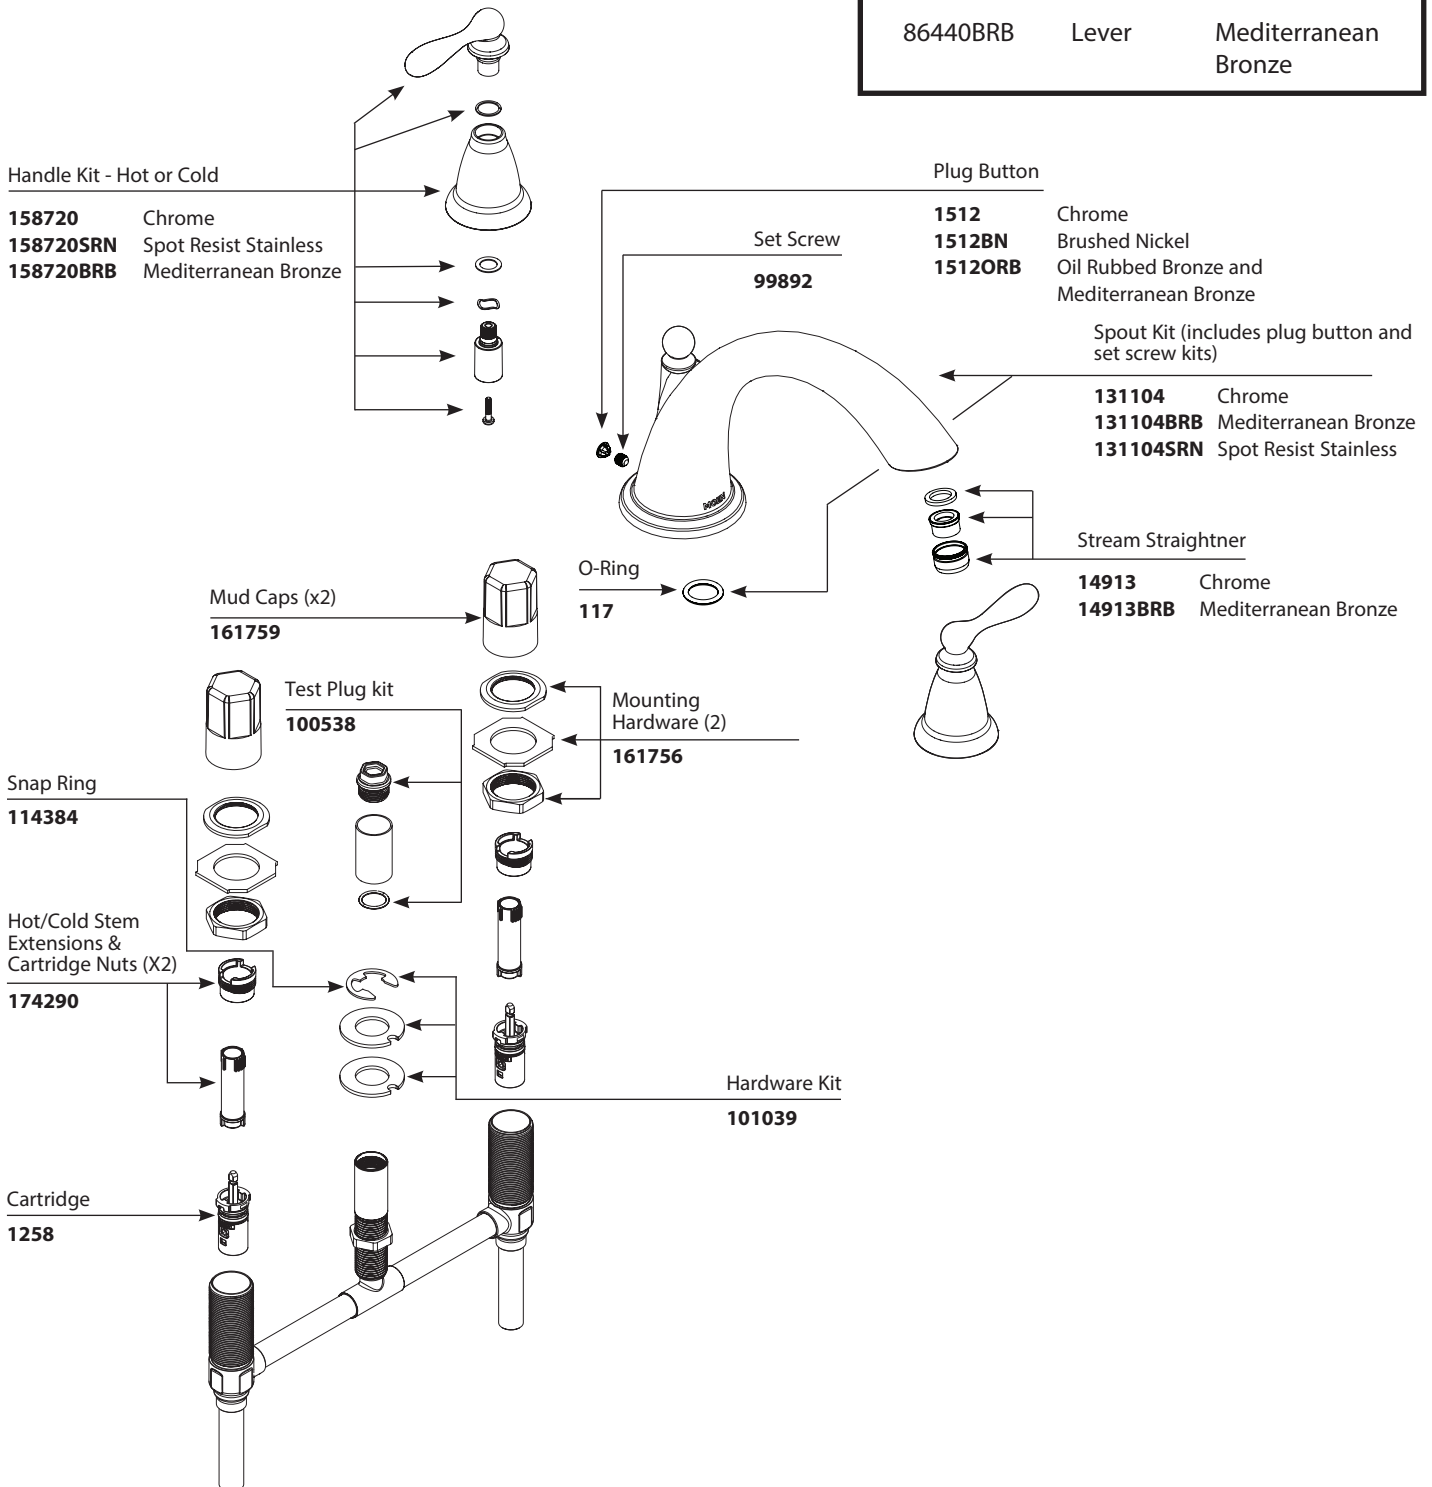

# Illustrated Parts

CALDWELL™		
Two Handle Roman Tub Faucet		
MODEL	HANDLE	FINISH
86440	Lever	Chrome
86440SRN	Lever	Spot Resist Brushed Nickel
86440BRB	Lever	Mediterranean Bronze

Buy it for looks. Buy it for life.®

■ Order by Part Number

# Illustrated Parts

CALDWELL™ Two Handle Roman Tub Faucet		
MODEL	HANDLE	FINISH
86440	Lever	Chrome
86440SRN	Lever	Spot Resist Brushed Nickel
86440BRB	Lever	Mediterranean Bronze