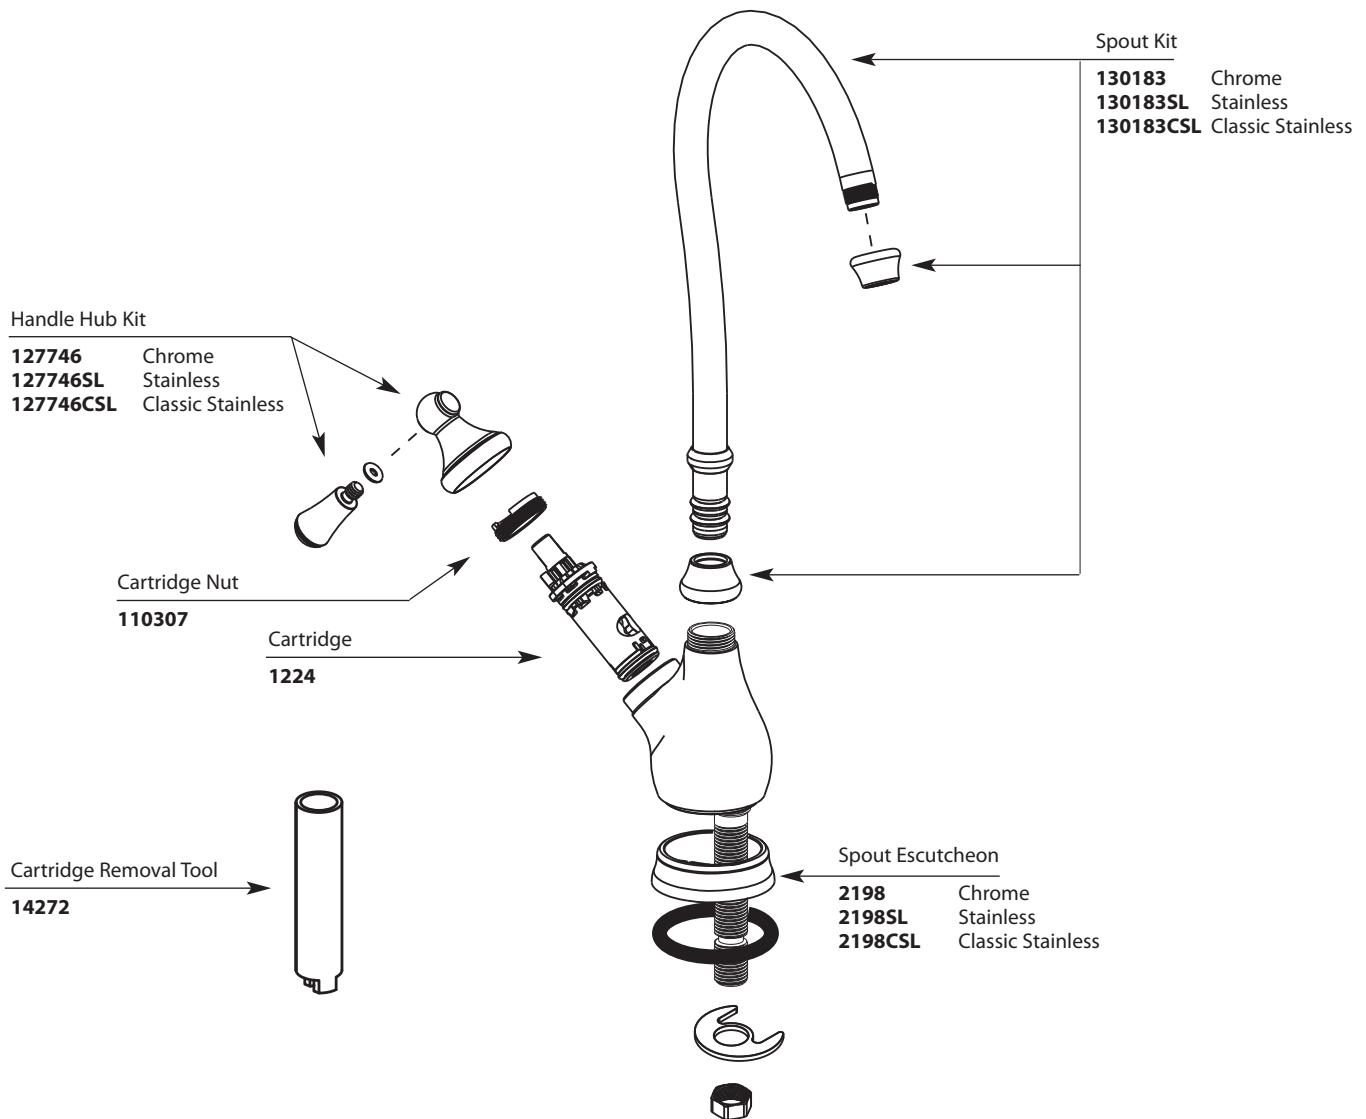

Buy it for looks. Buy it for life.®

■ Order by Part Number

*There is more than 1 version of this model.
Page down to identify the version you have.*

Illustrated Parts

AquaSuite® Butler Faucet

MODEL

85800
85800CSL

FINISH

Chrome
Classic Stainless

Discontinued

85800SL   Stainless