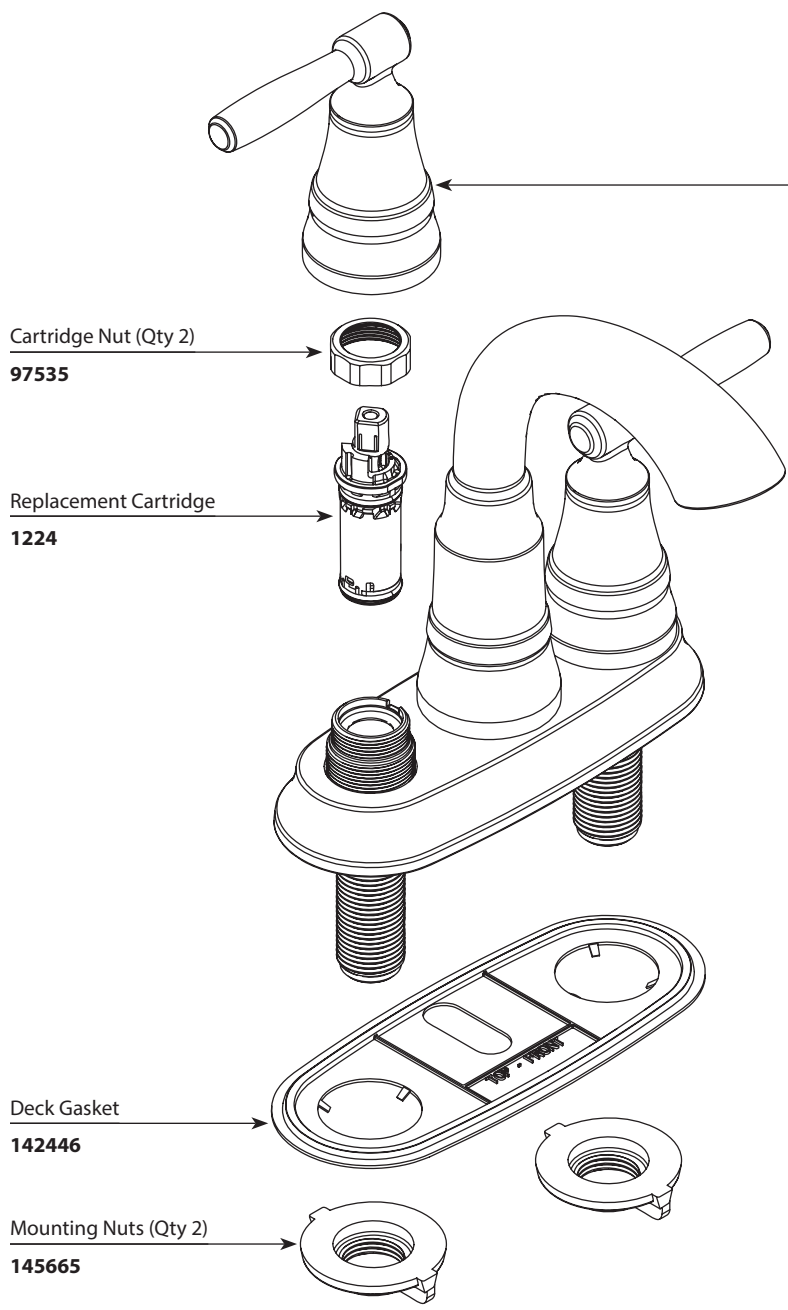

■ Order by Part Number

HALLE™		
4" Lavatory Faucet		
MODEL	HANDLE	FINISH
84971SRN	Lever	Spot Resist Brushed Nickel

Cartridge Nut (Qty 2)
97535

Replacement Cartridge
1224

Deck Gasket
142446

Mounting Nuts (Qty 2)
145665

Handle Kit - Hot

195385SRN Spot Resist Brushed Nickel

Handle Kit - Cold

195392SRN Spot Resist Brushed Nickel

Aerator Kit (Includes tool)

180158 1.2gpm

WASTE ASSEMBLIES	
<p><u>Top only:</u></p> <p>186479CSL Classic Stainless (Use for Spot Resist Brushed Nickel)</p>	
<p><u>Full assembly:</u></p> <p>186478CSL Classic Stainless (Use for Spot Resist Brushed Nickel)</p>	
<p>USE ON DECKS < 1/4" (6mm)</p>	<p>USE ON DECKS > 1-3/16" (30mm)</p>
 <p>Thin Deck Spacer Kit (Qty 2)</p> <p>146936</p>	 <p>Thick Deck Extension Kit (Qty 2)</p> <p>100818</p>