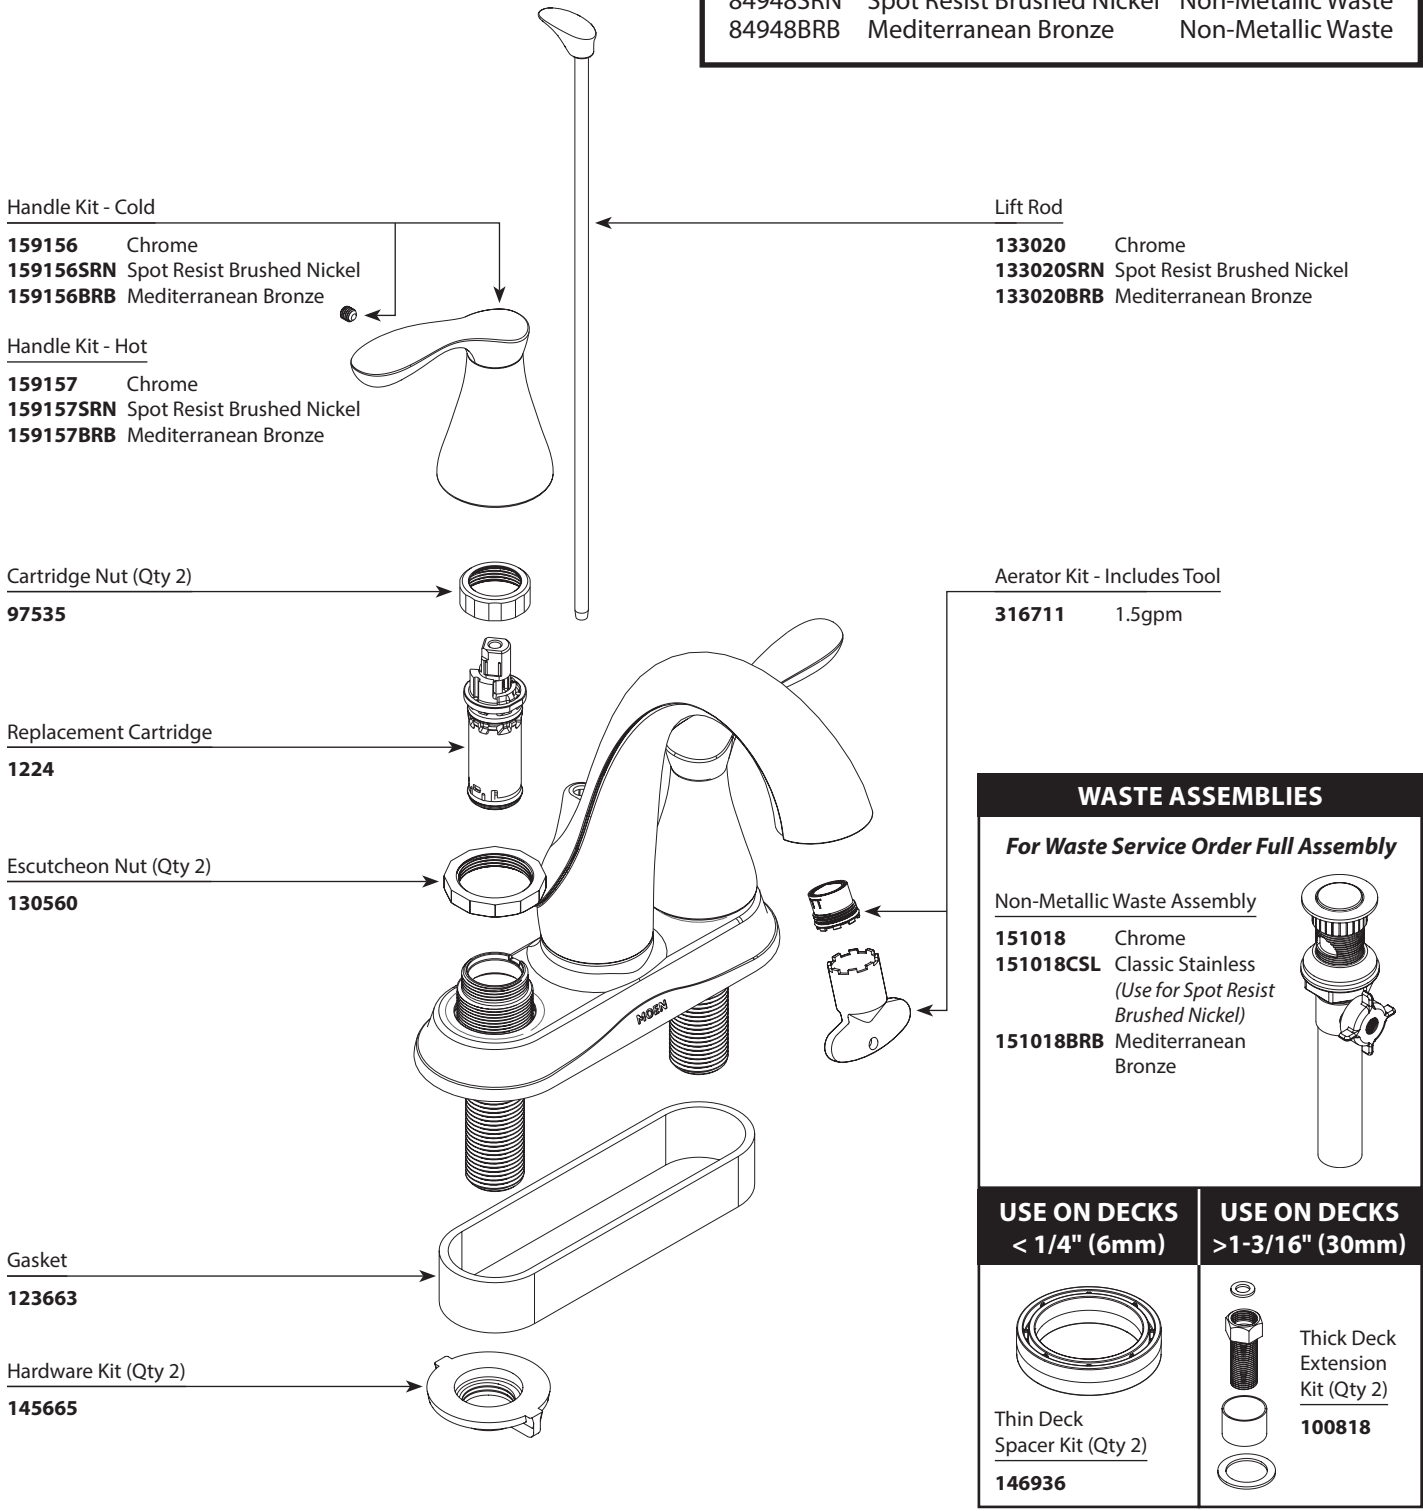

■ Order by Part Number

*There is more than one version of this model.
Page down to identify the version you have.*

VARESE™ Two Handle Lavatory Faucet		
MODEL	FINISH	NOTES
84948	Chrome	Non-Metallic Waste
84948SRN	Spot Resist Brushed Nickel	Non-Metallic Waste
84948BRB	Mediterranean Bronze	Non-Metallic Waste

MOEN® VARESE™ 3000003591

■ Order by Part Number

VARESE™ Two Handle Lavatory Faucet		
MODEL	FINISH	NOTES
84948	Chrome	Non-Metallic Waste
84948SRN	Spot Resist Brushed Nickel	Non-Metallic Waste
84948BRB	Mediterranean Bronze	Non-Metallic Waste

Handle Kit - Cold

- 159156** Chrome
- 159156SRN** Spot Resist Brushed Nickel
- 159156BRB** Mediterranean Bronze

Handle Kit - Hot

- 159157** Chrome
- 159157SRN** Spot Resist Brushed Nickel
- 159157BRB** Mediterranean Bronze

Lift Rod

- 133020** Chrome
- 133020SRN** Spot Resist Brushed Nickel
- 133020BRB** Mediterranean Bronze

Cartridge Nut (Qty 2)

97535

Replacement Cartridge

1224

Escutcheon Nut (Qty 2)

130560