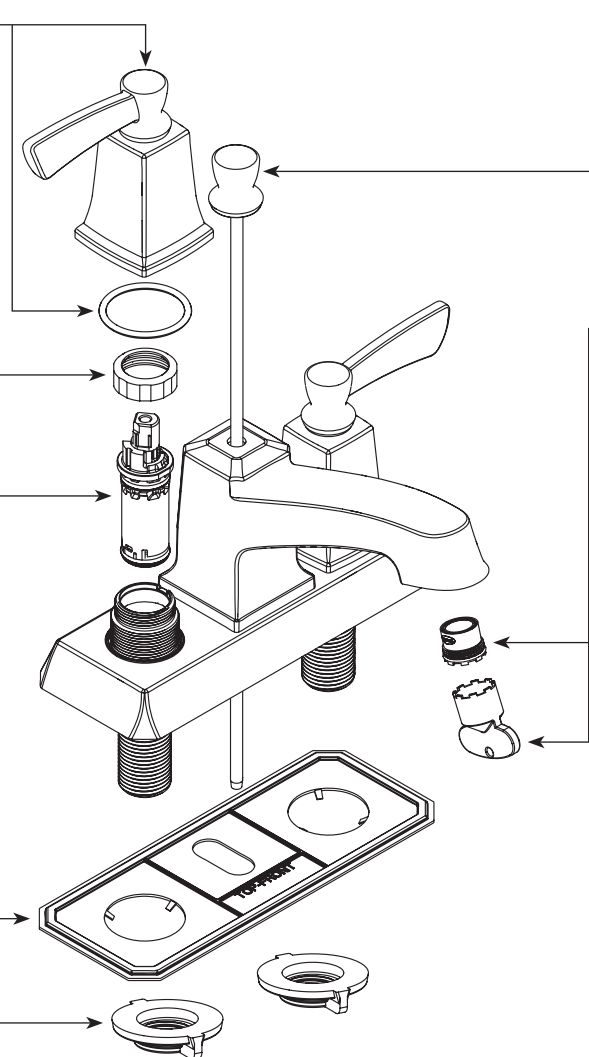

Cartridge Nut (Qty 2)

97535

Replacement Cartridge

1224

Deck Gasket

- 179430** Chrome
- 179430BL** Black

Hardware Kit (Qty 2)

145665

Lift Rod Kit

- 179429** Chrome
- 179429SRN** Spot Resist Brushed Nickel
- 179429BRB** Mediterranean Bronze

Aerator Kit - Includes Tool

316711 1.5gpm

WASTE ASSEMBLIES	
<p>Waste Plug</p> <p>12314 Chrome</p>	
<p>Waste Assembly (Obsolete)</p> <p>139246 Chrome</p> <p>139246CSL Classic Stainless <i>(Use for Spot Resist Brushed Nickel)</i></p>	
<p>USE ON DECKS < 1/4" (6mm)</p> <p>Thin Deck Spacer Kit (Qty 2)</p> <p>146936</p>	<p>USE ON DECKS > 1-3/16" (30mm)</p> <p>Thick Deck Extension Kit (Qty 2)</p> <p>100818</p>