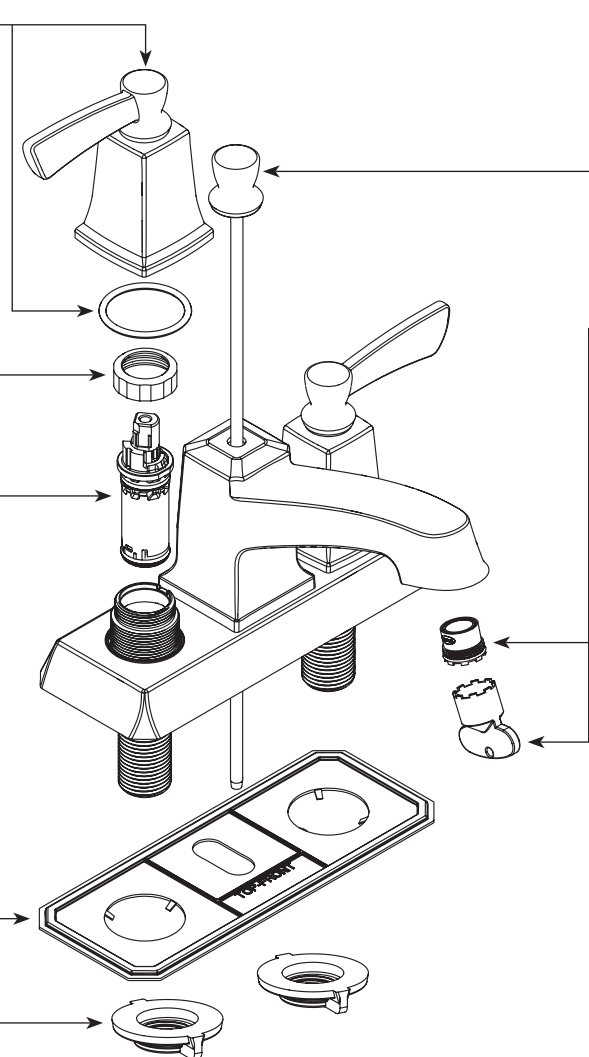

Buy it for looks. Buy it for life.®

*There is more than 1 version of this model.
Page down to identify the version you have.*

■ **Order by Part Number**

Illustrated Parts

CONWAY™		
Two-Handle Lavatory Faucet		
MODEL	FINISH	NOTES
84922	Chrome	Non-Metallic Waste
84922SRN	Spot Resist Stainless	Non-Metallic Waste
84922BRB	Mediterranean Bronze	Non-Metallic Waste

Lever Handle Kit - Hot

- **179427** Chrome
- **179427SRN** Spot Resist Brushed Nickel
- **179427BRB** Mediterranean Bronze

Lever Handle Kit - Cold

- **179428** Chrome
- **179428SRN** Spot Resist Brushed Nickel
- **179428BRB** Mediterranean Bronze

Cartridge Nut (Qty 2)

97535

Replacement Cartridge

1224

Deck Gasket

- **179430** Chrome
- **179430BL** Black

Hardware Kit (Qty 2)

145665

Lift Rod Kit

- **179429** Chrome
- **179429SRN** Spot Resist Brushed Nickel
- **179429BRB** Mediterranean Bronze

Aerator Kit - Includes Tool

316711 1.5gpm

WASTE ASSEMBLIES	
<i>For Waste Service Order Full Assembly</i>	
Non-Metallic Waste Assembly 151018 Chrome 151018CSL Classic Stainless (Use for Spot Resist Brushed Nickel) 151018BRB Mediterranean Bronze	
USE ON DECKS < 1/4" (6mm) Thin Deck Spacer Kit (Qty 2) 146936	USE ON DECKS > 1-3/16" (30mm) Thick Deck Extension Kit (Qty 2) 100818