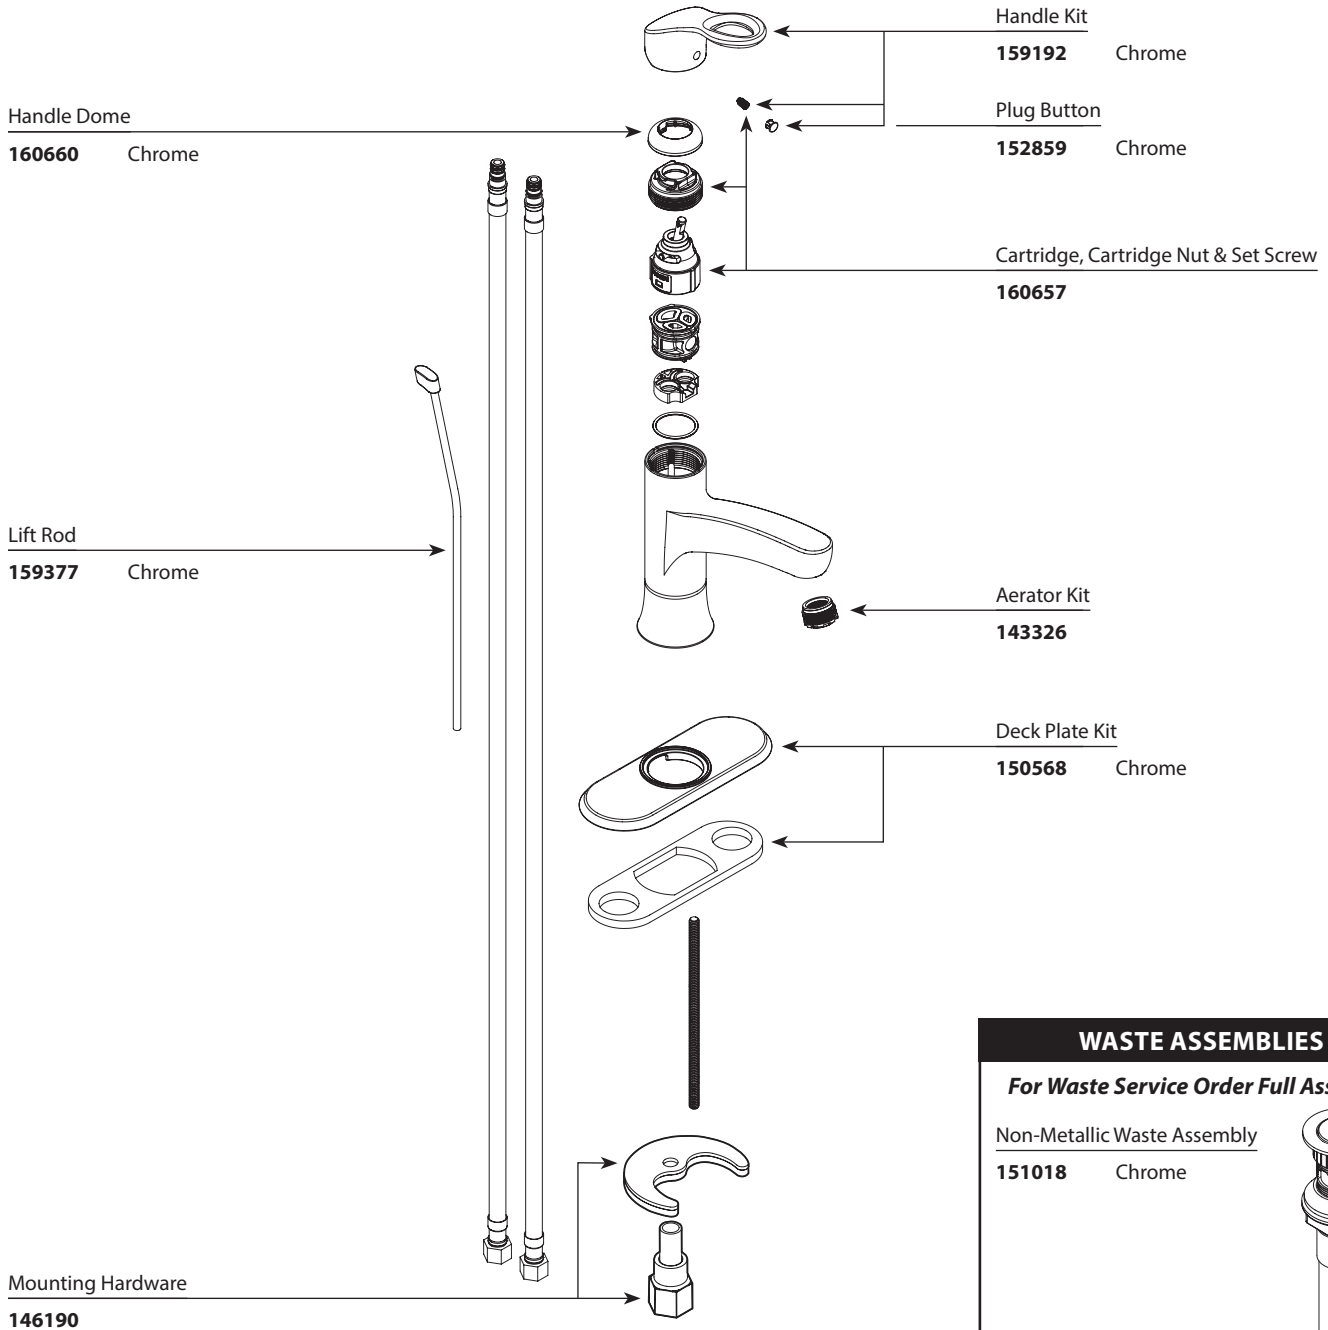

Buy it for looks. Buy it for life.®

*There is more than 1 version of this model.
Page down to identify the version you have.*

■ Order by Part Number

Illustrated Parts

KLEO™ Single-Handle Lavatory Faucet		
MODEL	FINISH	NOTES
84900	Chrome	Non-Metallic Waste

WASTE ASSEMBLIES	
<i>For Waste Service Order Full Assembly</i>	
Non-Metallic Waste Assembly	
151018 Chrome	

Buy it for looks. Buy it for life.®

Illustrated Parts

■ Order by Part Number

KLEO™ Single-Handle Lavatory Faucet		
MODEL	FINISH	NOTES
84900	Chrome	Non-Metallic Waste