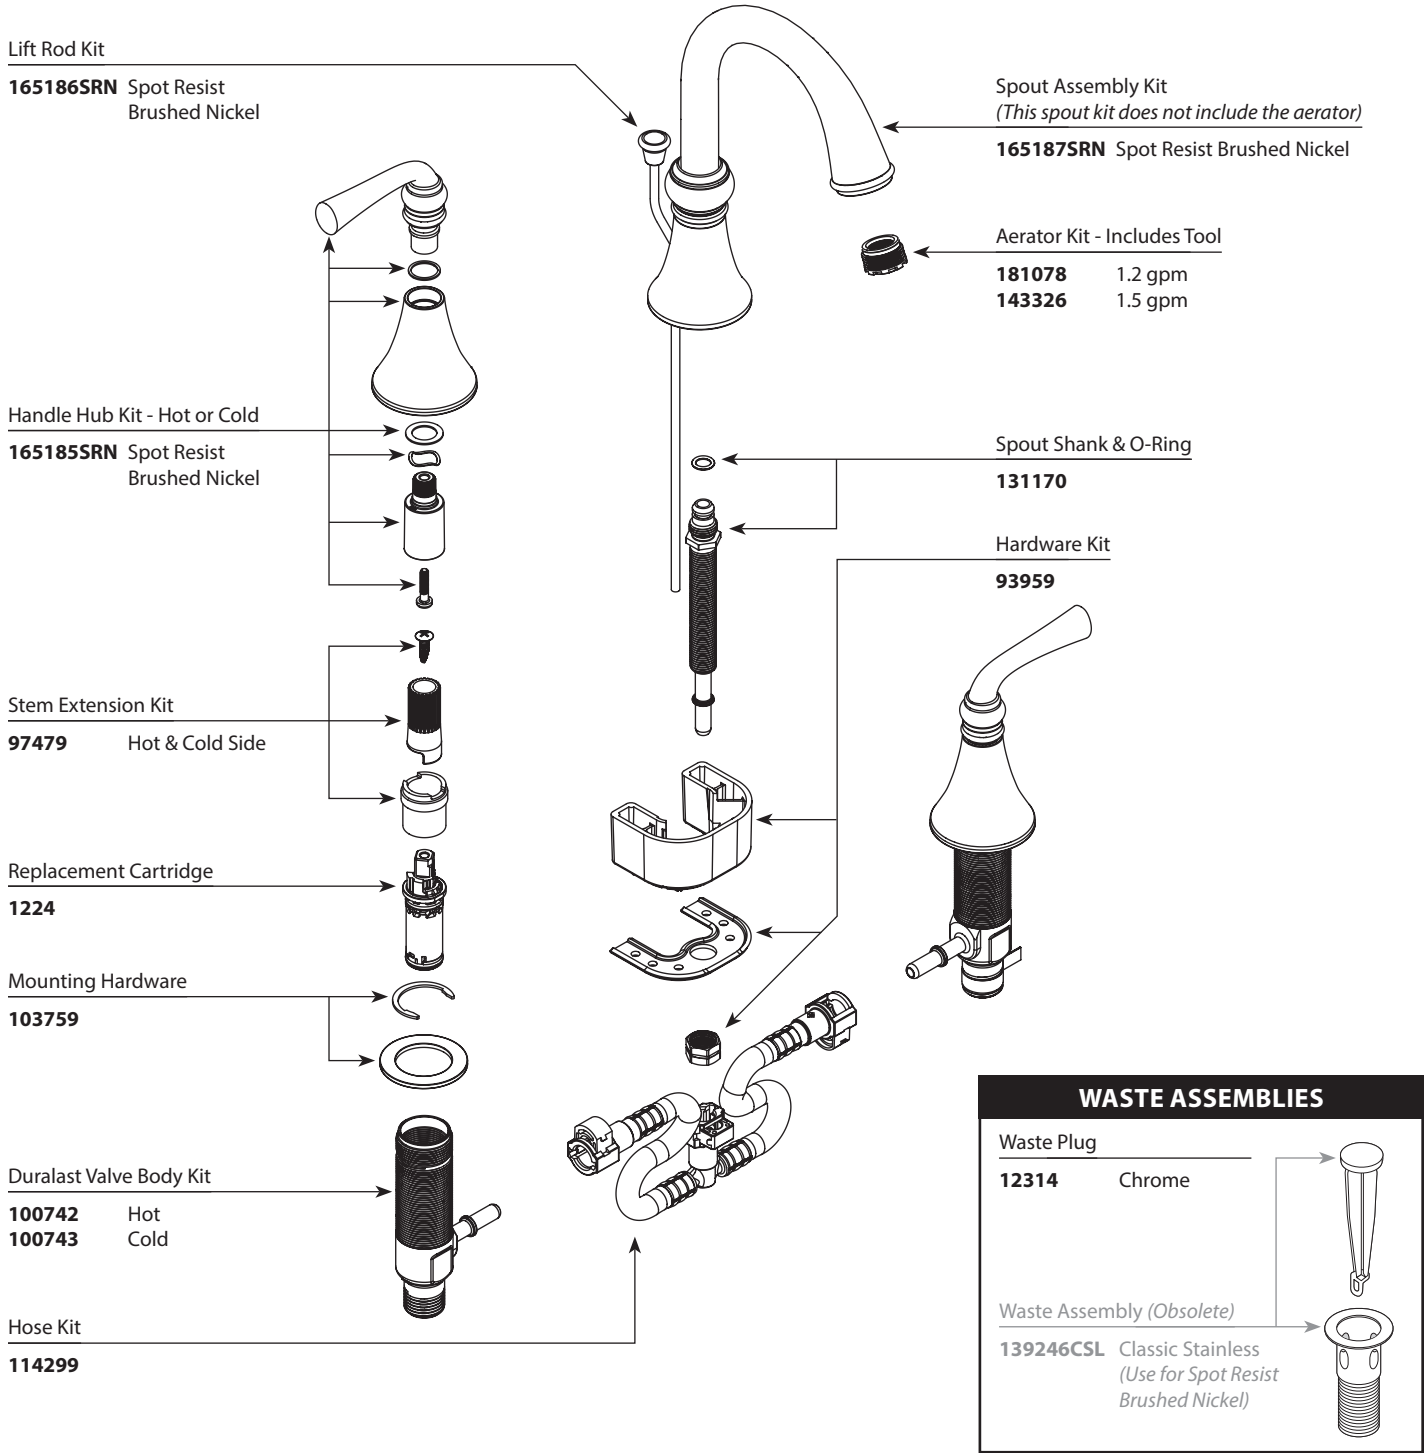

Buy it for looks. Buy it for life.®

Illustrated Parts

■ Order by Part Number

WETHERLY®		
Two-Handle Widespread Lavatory Faucet		
MODEL	FINISH	NOTES
84855SRN	Spot Resist Brushed Nickel	Non-Metallic Waste