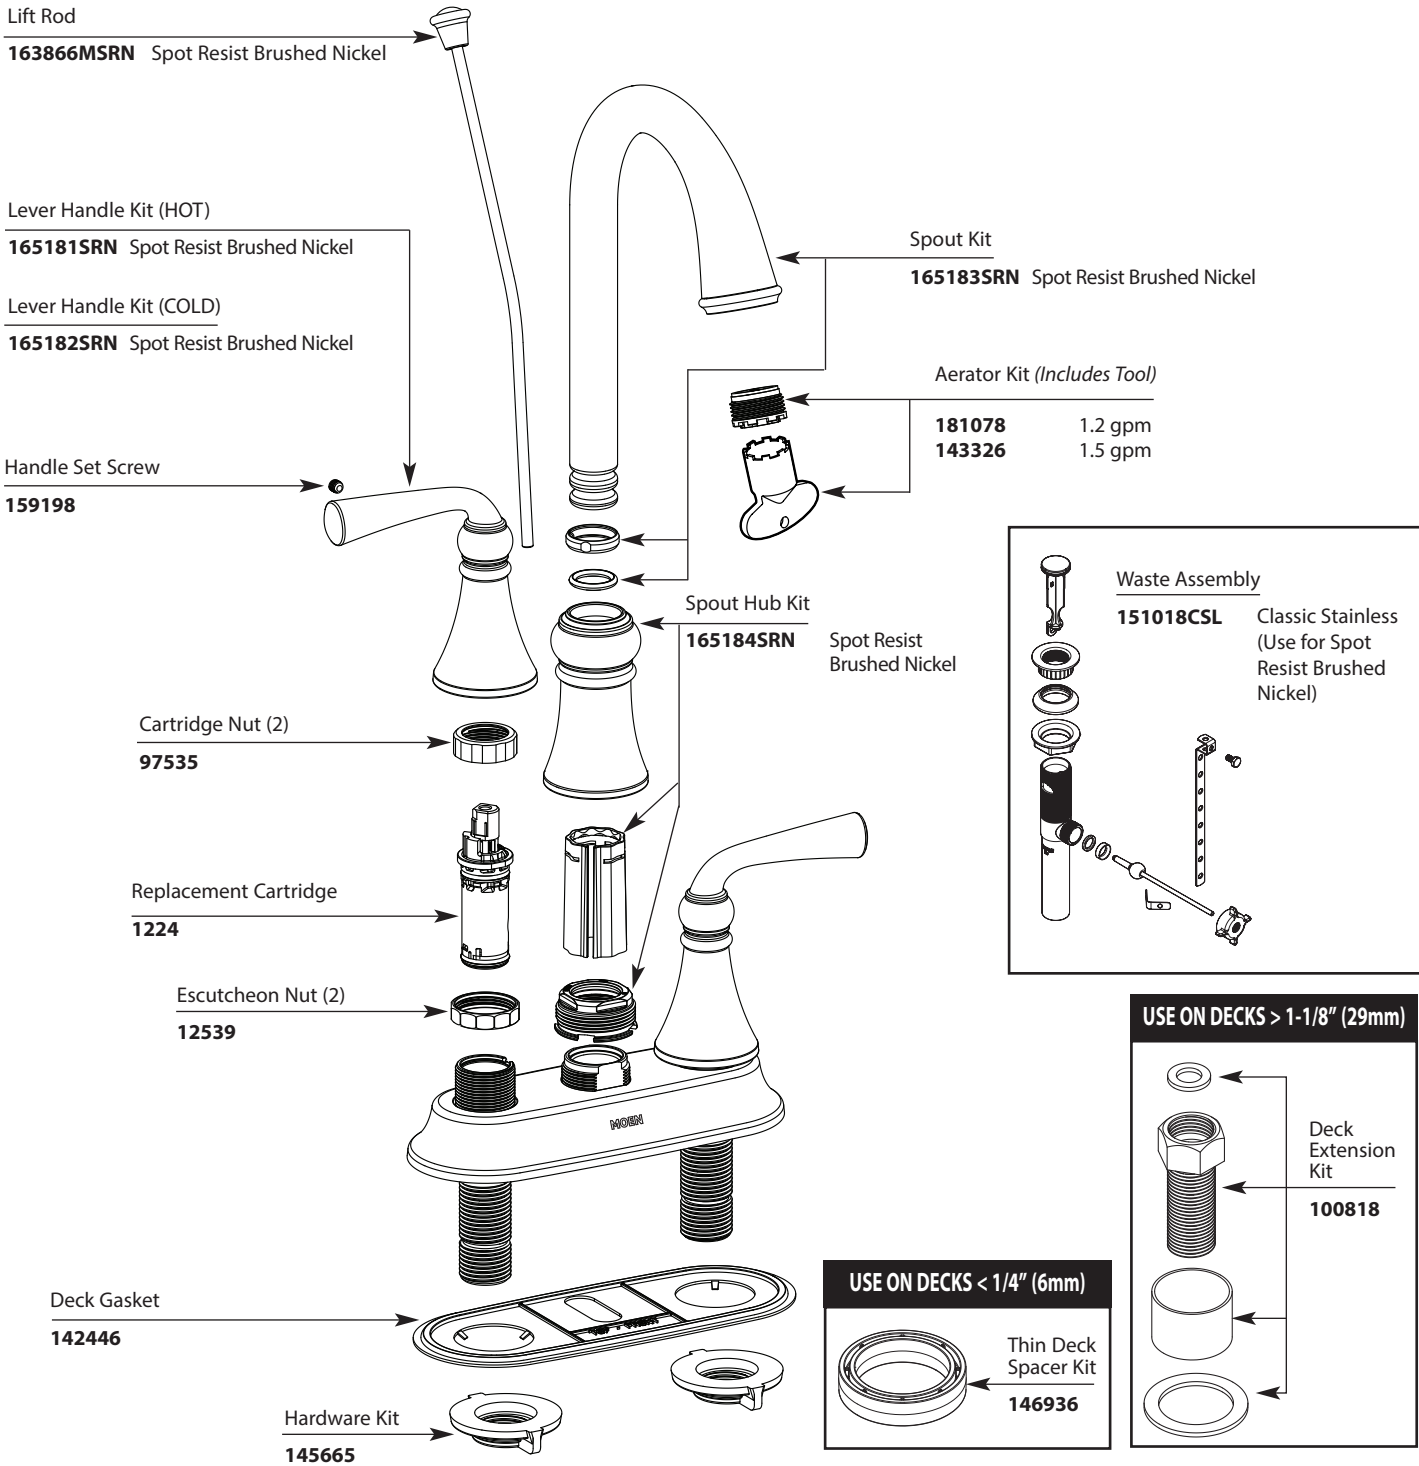

Buy it for looks. Buy it for life.®

■ Order by Part Number

*There is more than 1 version of this model.
Page down to identify the version you have.*

Illustrated Parts

WETHERLY™		
Two Handle Lavatory Faucet		
MODEL	TYPE	FINISH
84850SRN	Lever	Spot Resist Brushed Nickel

Buy it for looks. Buy it for life.®

■ Order by Part Number

Illustrated Parts

WETHERLY™		
Two Handle Lavatory Faucet		
MODEL	TYPE	FINISH
84850SRN	Lever	Spot Resist Brushed Nickel