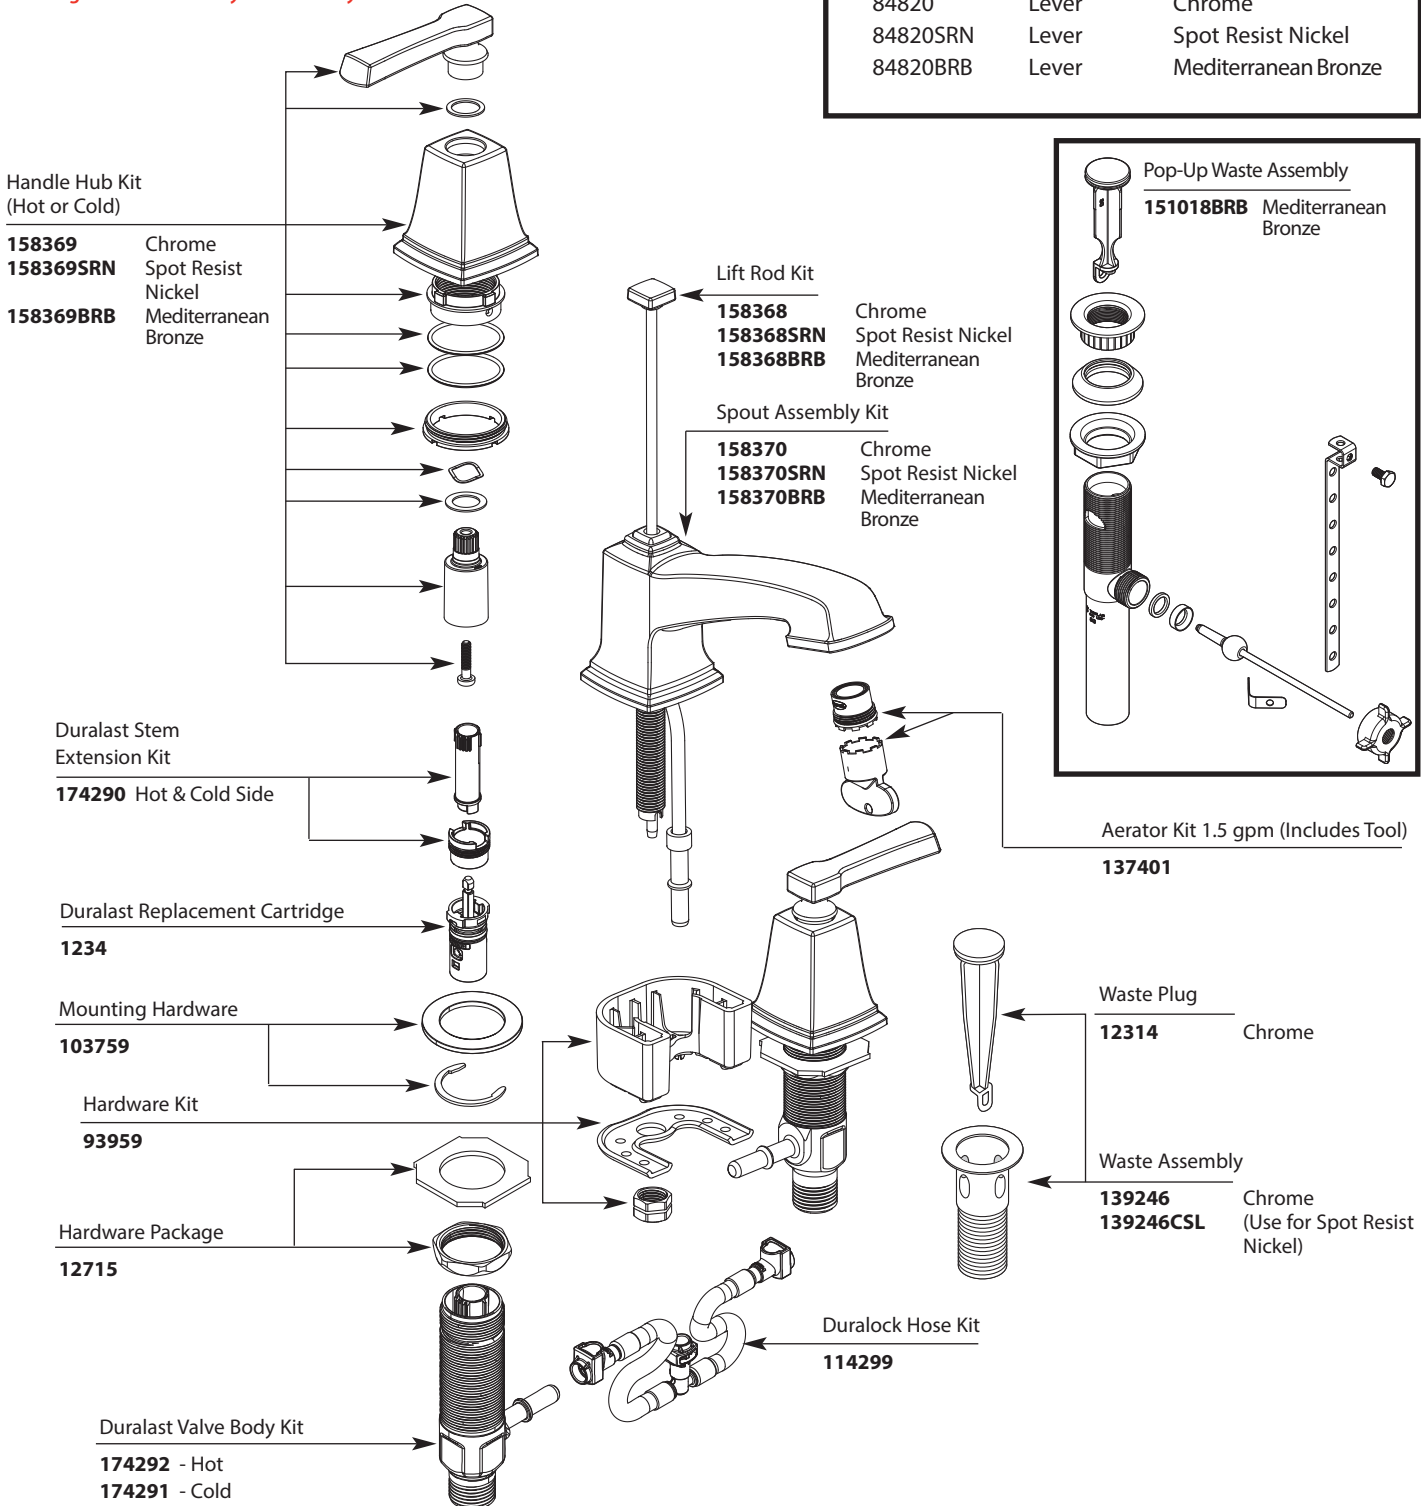

# Illustrated Parts

■ Order by Part Number

*There is more than 1 version of this model.  
Page down to identify the version you have.*

<b>BOARDWALK™</b>		
<b>Two-Handle Widespread Lavatory Faucet</b>		
<u>MODEL</u>	<u>HANDLE</u>	<u>FINISH</u>
84820	Lever	Chrome
84820SRN	Lever	Spot Resist Nickel
84820BRB	Lever	Mediterranean Bronze

# Illustrated Parts

■ Order by Part Number

<b>BOARDWALK™</b>		
<b>Two-Handle Widespread Lavatory Faucet</b>		
<u>MODEL</u>	<u>HANDLE</u>	<u>FINISH</u>
84820	Lever	Chrome
84820SRN	Lever	Spot Resist Nickel
84820BRB	Lever	Mediterranean Bronze

# Illustrated Parts

■ Order by Part Number

<b>BOARDWALK™</b>		
<b>Two-Handle Widespread Lavatory Faucet</b>		
<u>MODEL</u>	<u>HANDLE</u>	<u>FINISH</u>
84820	Lever	Chrome
84820SRN	Lever	Spot Resist Nickel