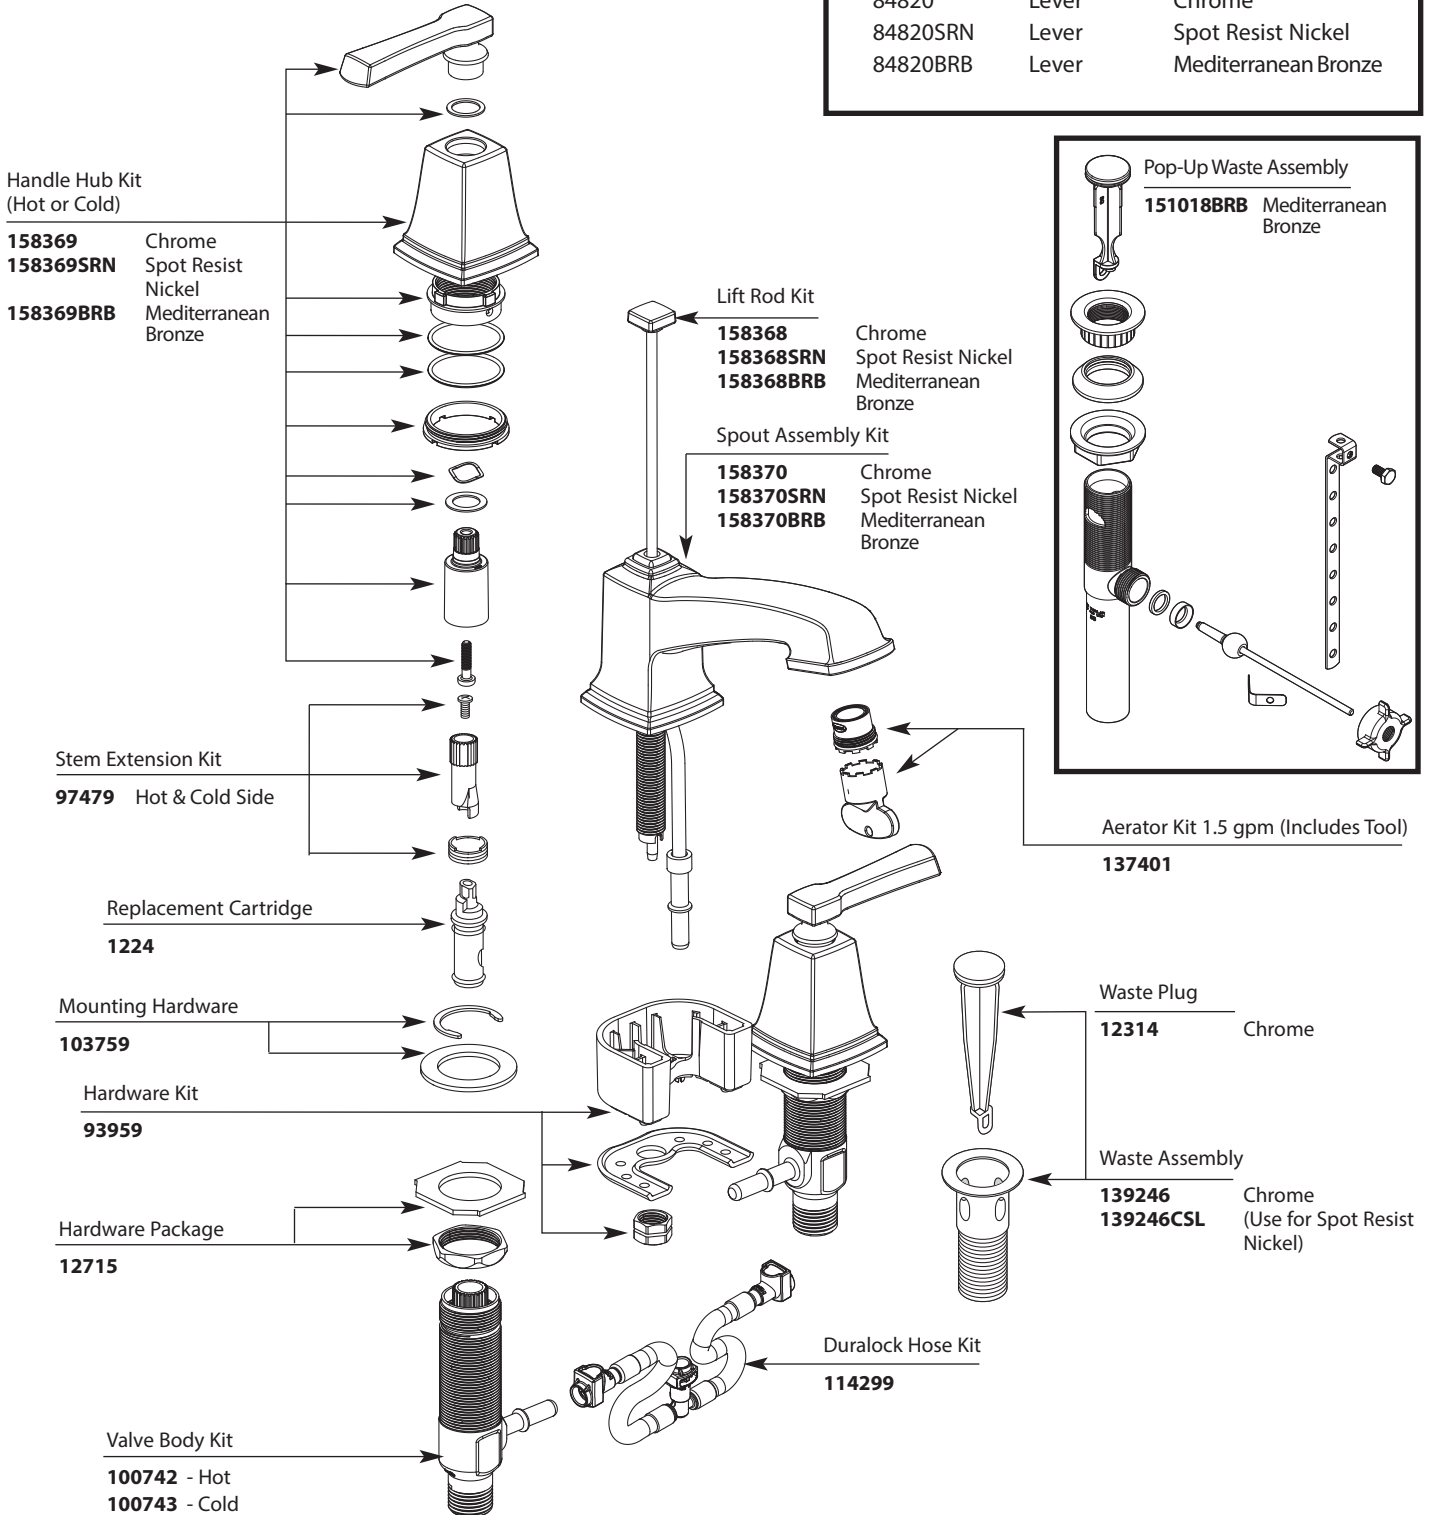

# Illustrated Parts

■ Order by Part Number

*There is more than 1 version of this model.  
Page down to identify the version you have.*

<b>BOARDWALK™</b>		
<b>Two-Handle Widespread Lavatory Faucet</b>		
<u>MODEL</u>	<u>HANDLE</u>	<u>FINISH</u>
84820	Lever	Chrome
84820SRN	Lever	Spot Resist Nickel
84820BRB	Lever	Mediterranean Bronze

# Illustrated Parts

■ Order by Part Number

<b>BOARDWALK™</b>		
<b>Two-Handle Widespread Lavatory Faucet</b>		
<u>MODEL</u>	<u>HANDLE</u>	<u>FINISH</u>
84820	Lever	Chrome
84820SRN	Lever	Spot Resist Nickel
84820BRB	Lever	Mediterranean Bronze

# Illustrated Parts

■ Order by Part Number

<b>BOARDWALK™</b>		
<b>Two-Handle Widespread Lavatory Faucet</b>		
<u>MODEL</u>	<u>HANDLE</u>	<u>FINISH</u>
84820	Lever	Chrome
84820SRN	Lever	Spot Resist Nickel