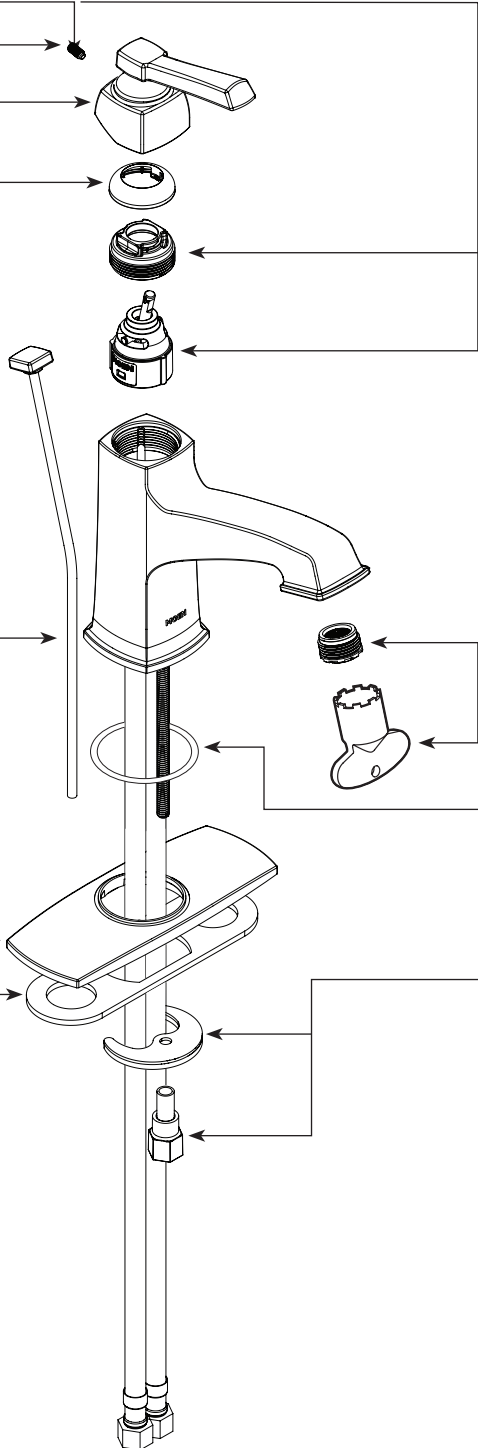

Buy it for looks. Buy it for life.®

Illustrated Parts

*There is more than 1 version of this model.
Page down to identify the version you have.*

■ **Order by Part Number**

BOARDWALK™		
Single-Handle Lavatory Faucet		
MODEL	FINISH	NOTES
84805	Chrome	Non-Metallic Waste
84805SRN	Spot Resist Brushed Nickel	Non-Metallic Waste

Set Screw (Requires 3/32" hex key)

159195

Handle Kit

163320 Chrome
163320SRN Spot Resist Brushed Nickel

Handle Dome

160660 Chrome
150565SRN Spot Resist Brushed Nickel

Cartridge, Cartridge Nut, & Set Screw

160657

Lift Rod

163321 Chrome
163321SRN Spot Resist Brushed Nickel

Aerator Kit

143326

Deck Gasket

150567

Deck Plate Kit

161919 Chrome
161919SRN Spot Resist Brushed Nickel

Mounting Hardware

146190

WASTE ASSEMBLIES

For Waste Service Order Full Assembly

Non-Metallic Waste Assembly

151018 Chrome
151018CSL Classic Stainless
(Use for Spot Resist
Brushed Nickel)