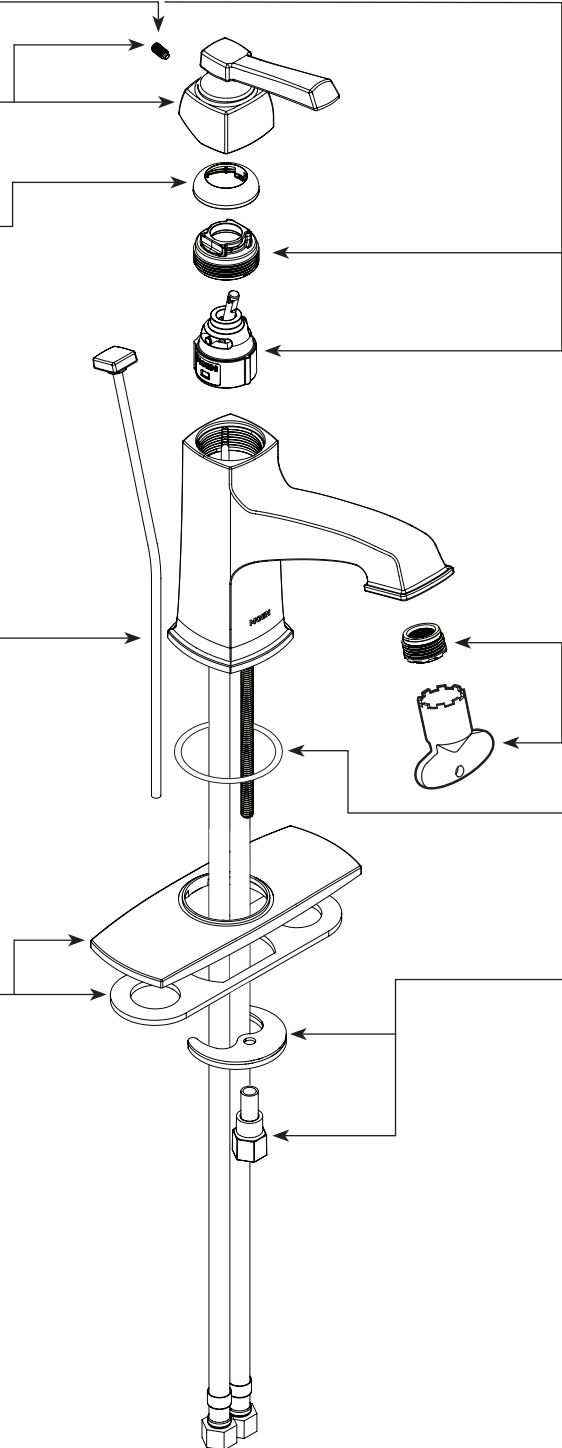

Set Screw (Requires 3/32" hex key)

**159195**

Handle Kit

**163320** Chrome  
**163320SRN** Spot Resist Brushed Nickel

Handle Dome

**160660** Chrome  
**150565SRN** Spot Resist Brushed Nickel

Cartridge, Cartridge Nut, & Set Screw

■ **Order by Part Number**

Set Screw (Requires 3/32" hex key)

**159195**

Handle Kit

**163320** Chrome  
**163320SRN** Spot Resist Brushed Nickel

Handle Dome

**160660** Chrome  
**150565SRN** Spot Resist Brushed Nickel

Cartridge, Cartridge Nut, & Set Screw

**160657**

Lift Rod

**163321** Chrome  
**163321SRN** Spot Resist Brushed Nickel

Aerator Kit

**143326**

Deck Gasket

**150567**

### WASTE ASSEMBLIES

Waste Plug

**12314** Chrome

Waste Assembly (Obsolete)

**139246** Chrome  
**139246CSL** Classic Stainless  
(Use for Spot Resist  
Brushed Nickel)