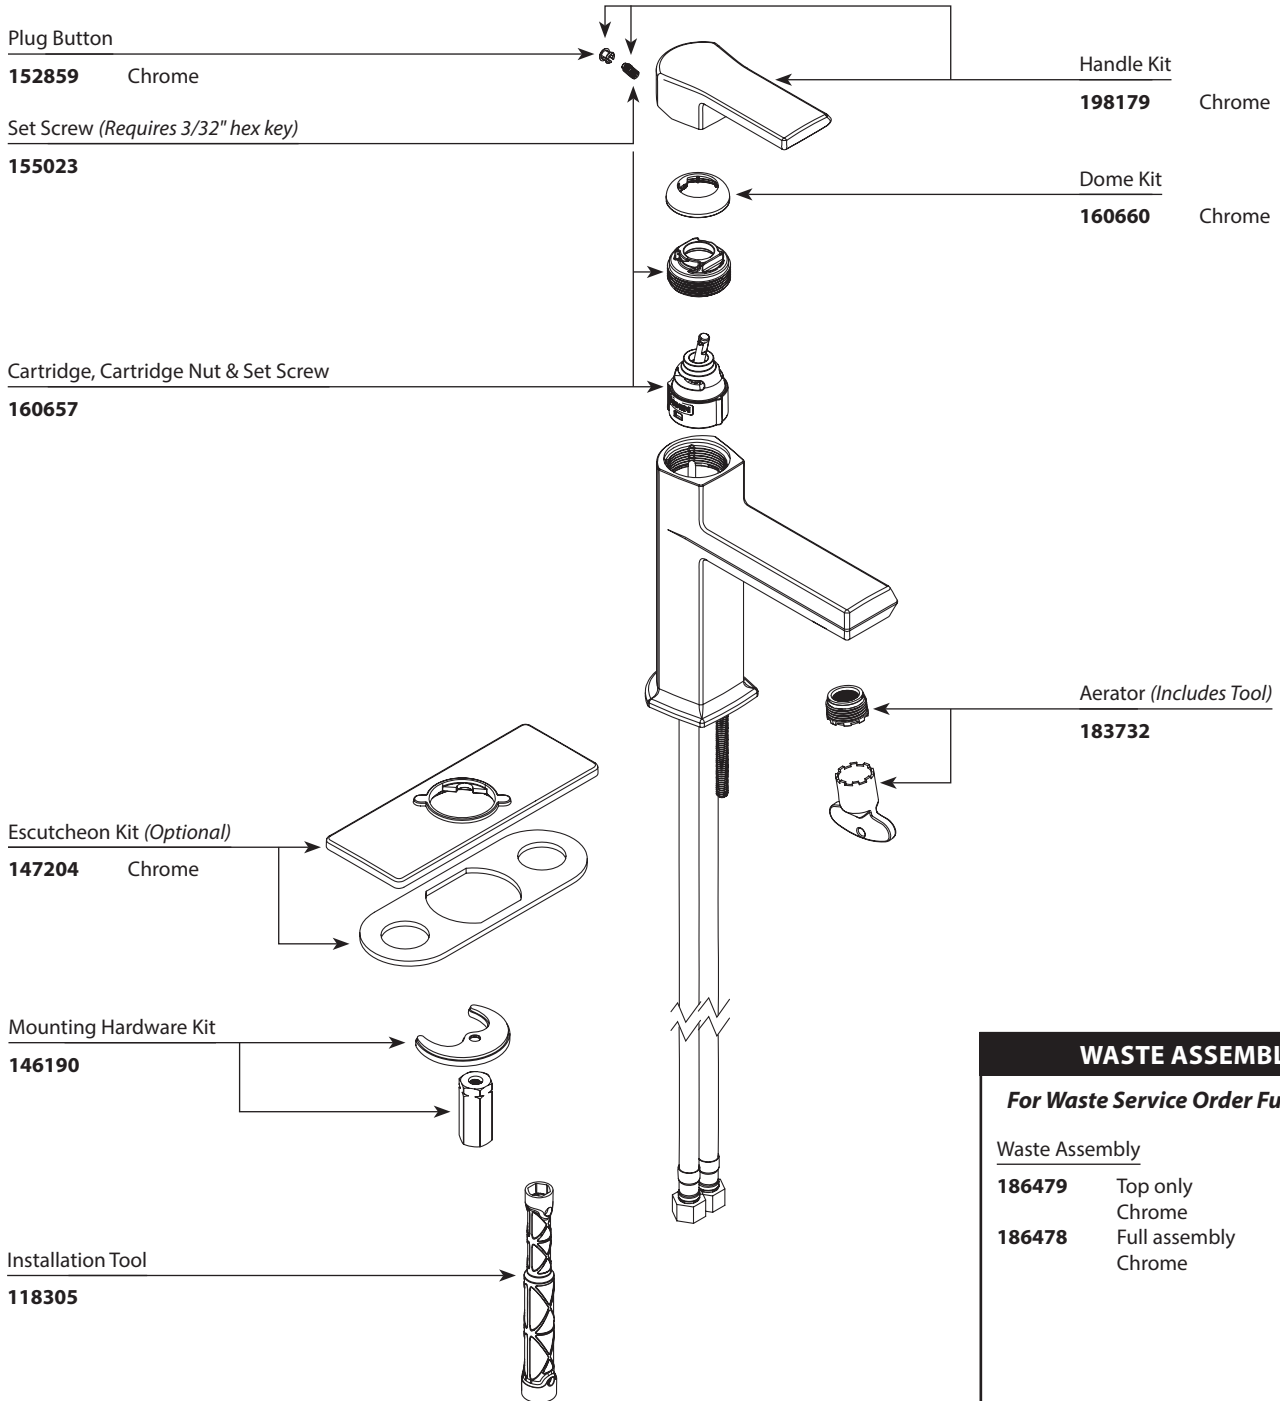

■ Order by Part Number

NEESE™ Single-Handle Lavatory Faucet		
MODEL	HANDLE	FINISH
84784	Lever	Chrome

WASTE ASSEMBLIES	
<i>For Waste Service Order Full Assembly</i>	
Waste Assembly	
186479	Top only Chrome
186478	Full assembly Chrome