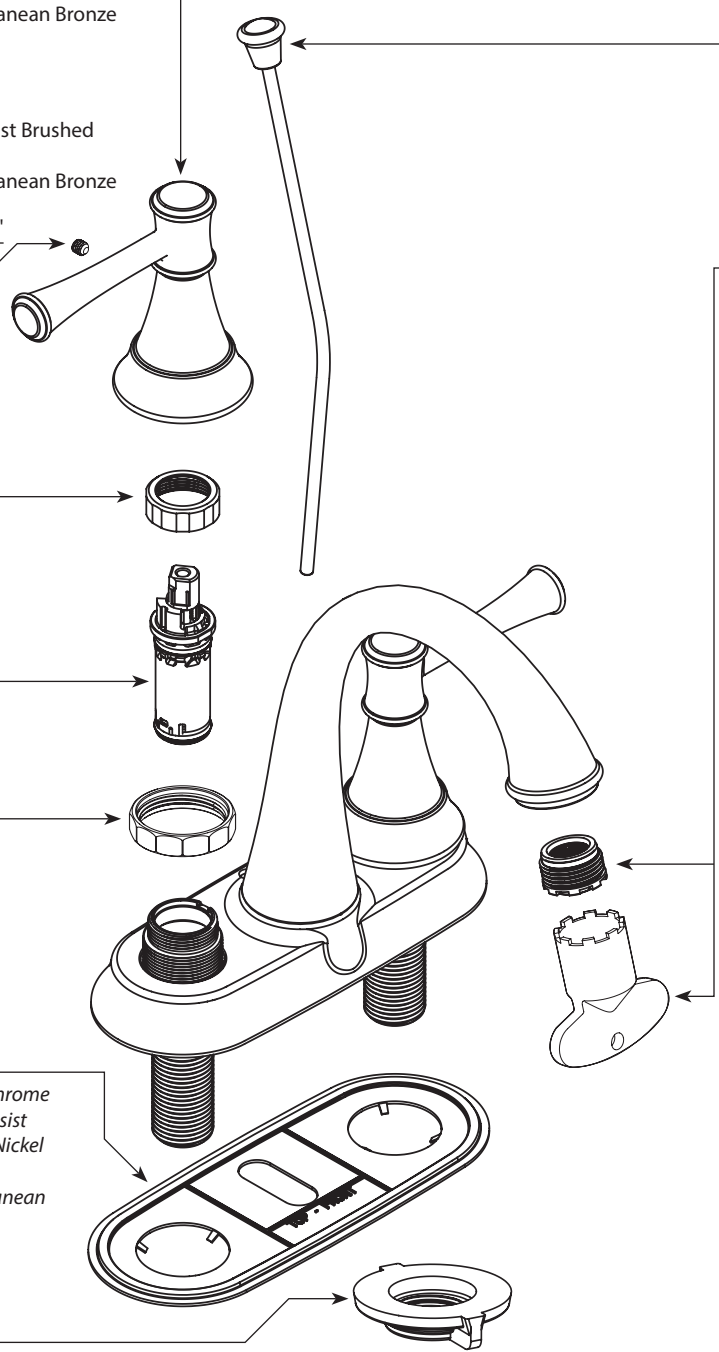

Handle Kit - Hot

- 163864** Chrome
- 163864MSRN** Spot Resist Brushed Nickel
- 163864MBRB** Mediterranean Bronze

Handle Kit - Cold

- 163865** Chrome
- 163865MSRN** Spot Resist Brushed Nickel
- 163865MBRB** Mediterranean Bronze

Set Screw (Requires 3/32" hex key)

**159198**

Cartridge Nut (Qty 2)

**97535**

Replacement Cartridge

**1224**

Escutcheon Nut

**12539**

Gasket

- 142446** Use for Chrome & Spot Resist Brushed Nickel
- 142446BL** Use for Mediterranean Bronze

Hardware Kit (Qty 2)

**145665**

Lift Rod Kit

- 163866** Chrome
- 163866MSRN** Spot Resist Brushed Nickel
- 163866MBRB** Mediterranean Bronze

Aerator - Includes Tool

**143326** 1.5gpm

WASTE ASSEMBLIES	
<p>Waste Plug</p> <p><b>12314</b> Chrome</p>	
<p>Waste Assembly (Obsolete)</p> <p><b>139246</b> Chrome</p> <p><b>139246CSL</b> Classic Stainless (Use for Spot Resist Brushed Nickel)</p>	
<p>Non-Metallic Waste Assembly</p> <p><b>151018BRB</b> Mediterranean Bronze (Use for Mediterranean Bronze)</p>	
<p><b>USE ON DECKS &lt; 1/4" (6mm)</b></p> <p>Thin Deck Spacer Kit (Qty 2)</p> <p><b>146936</b></p>	<p><b>USE ON DECKS &gt; 1-3/16" (30mm)</b></p> <p>Thick Deck Extension Kit (Qty 2)</p> <p><b>100818</b></p>