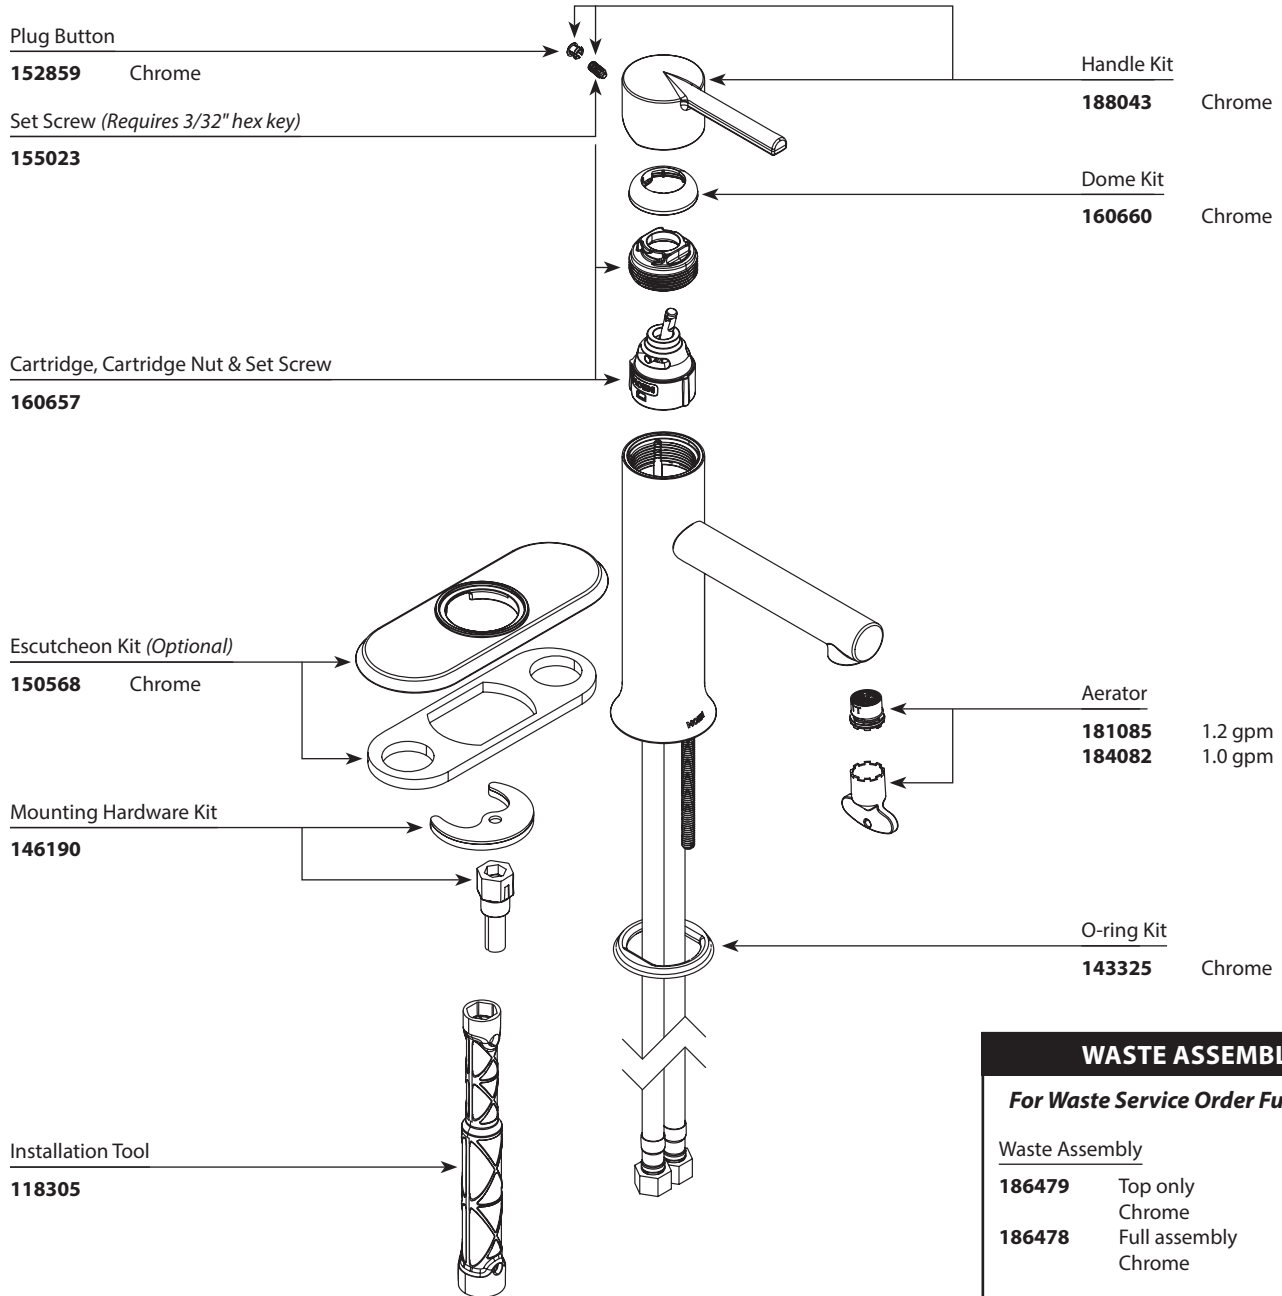

Plug Button

- 152859** Chrome
- 152859BL** Matte Black
- 152859SRN** Spot Resist Brushed Nickel

Set Screw (Requires 3/32" hex key)

155023

Cartridge, Cartridge Nut & Set Screw

160657

Handle Kit

- 188043** Chrome
- 188043BL** Matte Black
- 188043SRN** Spot Resist Brushed Nickel

Dome Kit

- 160660** Chrome
- 160660BL** Matte Black
- 160660SRN** Spot Resist Brushed Nickel

Escutcheon Kit (Optional)

- 150568** Chrome
- 150568BL** Matte Black
- 150568SRN** Spot Resist Brushed Nickel

Mounting Hardware Kit

For Waste Service Order Full Assembly

Spring-Loaded Waste - Full Assembly

- 186478** Chrome
- 186478BL** Matte Black
- 186478SRN** Spot Resist Brushed Nickel

■ Order by Part Number

ARLYS™ Single-Handle Lavatory Faucet		
MODEL	HANDLE	FINISH
84770	Lever	Chrome

WASTE ASSEMBLIES	
<i>For Waste Service Order Full Assembly</i>	
Waste Assembly	
186479	Top only Chrome
186478	Full assembly Chrome