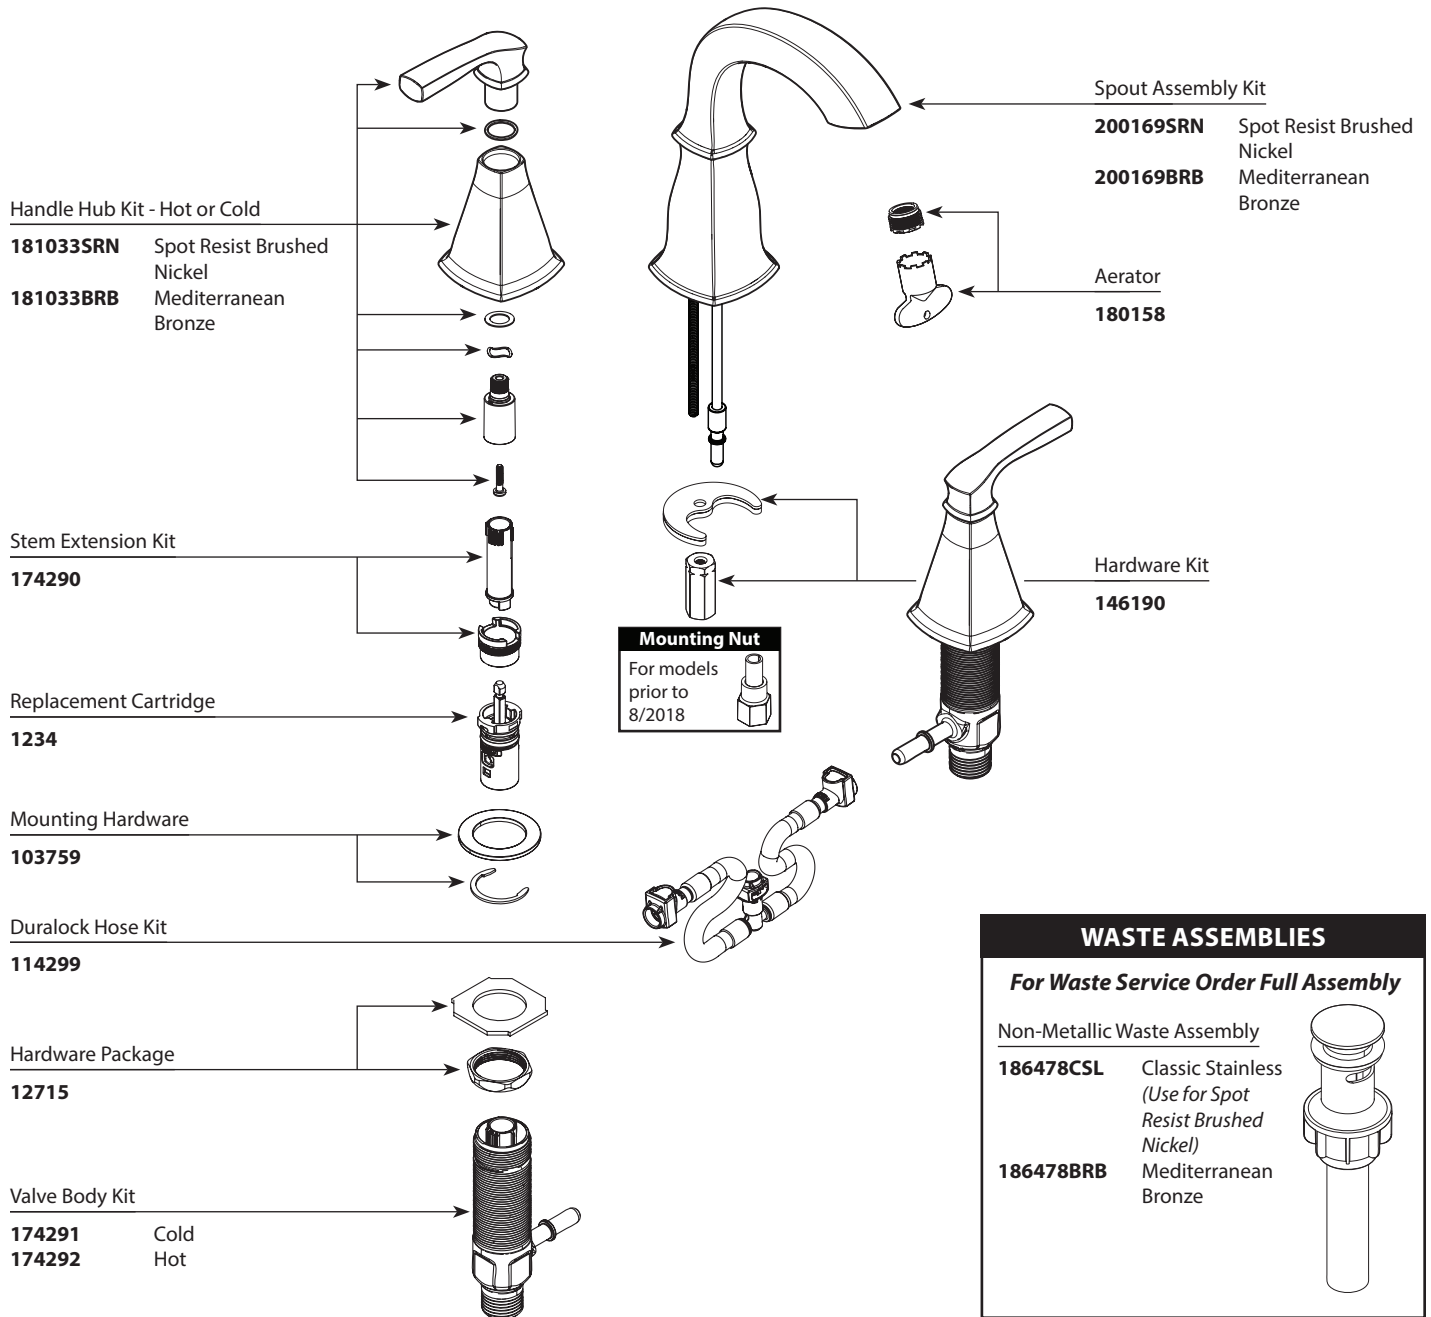

■ Order by Part Number

| | |
|--|----------------------------|
| FINNEY™ | |
| Two-Handle Widespread Lavatory Faucet | |
| MODEL | FINISH |
| 84722SRN | Spot Resist Brushed Nickel |
| 84722BRB | Mediterranean Bronze |

| WASTE ASSEMBLIES | |
|--|---|
| <i>For Waste Service Order Full Assembly</i> | |
| Non-Metallic Waste Assembly | |
| 186478CSL | Classic Stainless (Use for Spot Resist Brushed Nickel) |
| 186478BRB | Mediterranean Bronze |