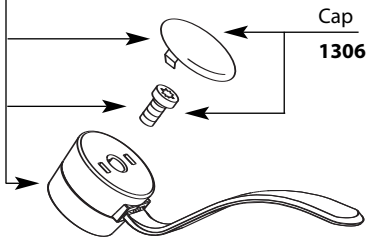

■ Order by Part Number

Illustrated Parts

Single-Handle Lavatory Faucet

MODEL	HANDLE	WASTE	FINISH
8470	Lever Handle	None	Chrome
8475	Lever Handle	Metallic	Chrome
8400	Lever Handle	None	Chrome
8420	Lever Handle	Metallic	Chrome
8425	Lever Handle	Grid Waste	Chrome

DISCONTINUED SKUS

4697	Lever Handle	None	Chrome
4698	Lever Handle	Metallic	Chrome
64697	Lever Handle	Metallic	Chrome

Handle Assembly Kit

93390